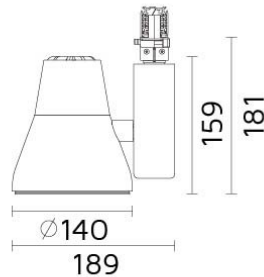

Faro Vertical

6351-K30D30

Faro Vertical

Track Mounted Adjustable Spotlight with LED

- Spotlight: 350° rotatable and 0-90° vertical tilting.
- Lighting Technology LED with integral passive cooling.
- Made from die cast aluminum.
- 3 circuit universal track adaptor.
- Colour Rendering Index (CRI): >80.
- Colour temperature: 3000K, warm white.
- System Power: 48W, Luminous Flux: 4400 lm.
- System Efficiency (lm/W*): 92W.
- Optic Beam angle: 30°.
- Supplied with integral non-dimming driver, Supply Voltage 220-240V.
- Dali adaptor for dimming options is available.
- Design by Franco Mirezzi.

Alternative LED colour rendering options: CRI>90 or CRI>97 available on request.

Alternative LED colour temperature options: 2700K or 3500K available on request.

Specifications

Designed and manufactured to comply with European standard EN 60598.

Product code	Finish	Color temperature	CRI	Beam angle	Dim. options	Code
6351	10 - Black	K30-3000K	>80	D30-30°	Phase	2
	11 - White				LaserDIM	5

Ordering code example : 6351 - K30 D30