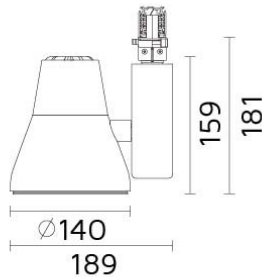

Faro Vertical

6353

Faro Vertical

Track Mounted Adjustable Spotlight for GX8,5 CDM-R111 MH lamps

- Light head: 350° rotation and up to 85° aiming angle.
- 3 circuit universal track adaptor.
- Control gear housing and light head made of die cast aluminium.
- Lamp source: 70W GX8,5 CDM-R111 MH (lamp not included).
- 220-240V 50/60Hz integral control gear is inclusive.
- Versions for G53 AR111 Halogen or LED retrofit lamps or with LED COB package are available.

For lamps Information refer to Osram or Philips or GE lamp data Index.

Specifications

Designed and manufactured to comply with European standard EN 60598.

Product code	Finish	Color temperature	CRI	Beam angle	Dim. options	Code
6353	10 - Black 11 - White					