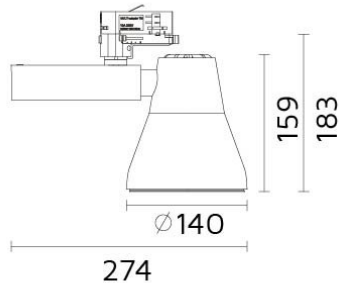

Faro Horizontal

6356

Faro Horizontal

Track Mounted Adjustable Spotlight for AR111 G53 Halogen or LED retrofit lamps

- Light head: 350° rotation and up to 85° aiming angle.
 - 3 circuit universal track adaptor.
 - Control gear housing and light head made of die cast aluminium.
 - Lamp source: max. 75W AR111 Halogen (lamp not included).
 - 220-240/12V 50/60Hz integral control gear is inclusive.
 - Versions for GX8,5 CDM-R111 MH or with LED COB package are available.
- For lamps Information refer to Osram or Philips or GE lamp data Index.

Specifications

Designed and manufactured to comply with European standard EN 60598.

Product code	Finish	Color temperature	CRI	Beam angle	Dim. options	Code
6356	10 - Black 11 - White					

Ordering code example : 6356 - _ _