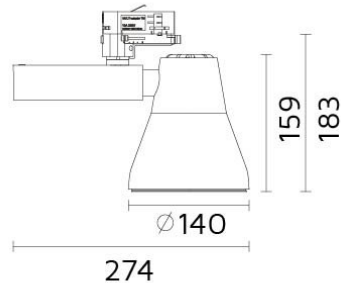

Faro Horizontal

6355-K30D40

Faro Horizontal

Track Mounted Adjustable Spotlight with LED

- Spotlight: 350° rotatable and 0-90° vertical tilting.
- Lighting Technology LED with integral passive cooling.
- Made from die cast aluminum.
- 3 circuit universal track adaptor.
- Colour Rendering Index (CRI): >80.
- Colour temperature: 3000K, warm white.
- System Power: 48W, Luminous Flux: 4400 lm.
- System Efficiency (lm/W*): 92W.
- Optic Beam angle: 40°.
- Supplied with integral non-dimming driver, Supply Voltage 220-240V.
- Dali adaptor for dimming options is available.
- Design by Franco Mireni.

Alternative LED colour rendering options: CRI>90 or CRI>97 available on request.

Alternative LED colour temperature options: 2700K or 3500K available on request.

Specifications

Designed and manufactured to comply with European standard EN 60598.

Product code	Finish	Color temperature	CRI	Beam angle	Dim. options	Code
6355	10 - Black	K30-3000K	>80	D40-40°	Phase	2
	11 - White				LaserDIM	5

Ordering code example : 6355 - __ K30 D40 __