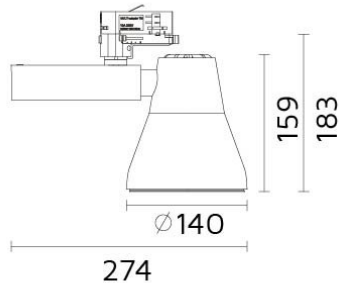

Faro Horizontal

6357

Faro Horizontal

Track Mounted Adjustable Spotlight for GX8,5 CDM-R111 MH lamps

- Light head: 350° rotation and up to 85° aiming angle.
 - 3 circuit universal track adaptor.
 - Control gear housing and light head made of die cast aluminium.
 - Lamp source: 70W GX8,5 CDM-R111 MH (lamp not included).
 - 220-240V 50/60Hz integral control gear is inclusive.
 - Versions for G53 AR111 Halogen or LED retrofit lamps or with LED COB package are available.
- For lamps Information refer to Osram or Philips or GE lamp data Index.

Specifications

Designed and manufactured to comply with European standard EN 60598.

Product code	Finish	Color temperature	CRI	Beam angle	Dim. options	Code
6357	10 - Black 11 - White					

Ordering code example : 6357 - _ _