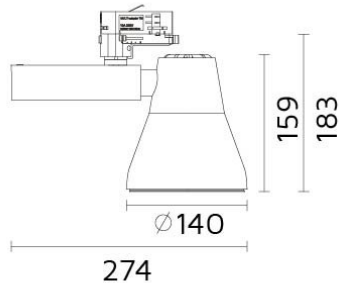

Faro Horizontal

6355-K30D30

Faro Horizontal

Track Mounted Adjustable Spotlight with LED

- Spotlight: 350° rotatable and 0-90° vertical tilting.
- Lighting Technology LED with integral passive cooling.
- Made from die cast aluminum.
- 3 circuit universal track adaptor.
- Colour Rendering Index (CRI): >80.
- Colour temperature: 3000K, warm white.
- System Power: 48W, Luminous Flux: 4400 lm.
- System Efficiency (lm/W*): 92W.
- Optic Beam angle: 30°.
- Supplied with integral non-dimming driver, Supply Voltage 220-240V.
- Dali adaptor for dimming options is available.
- Design by Franco Mirezni.

Alternative LED colour rendering options: CRI>90 or CRI>97 available on request.

Alternative LED colour temperature options: 2700K or 3500K available on request.

Specifications

Designed and manufactured to comply with European standard EN 60598.

Product code	Finish	Color temperature	CRI	Beam angle	Dim. options	Code
6355	10 - Black	K30-3000K	>80	D30-30°	Phase	2
	11 - White				LaserDIM	5

Ordering code example : 6355 - __ K30 D30 __