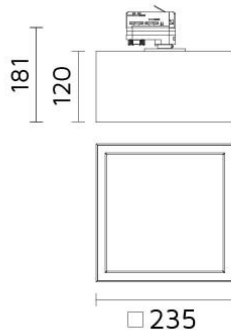

### Square Lensed Track Mounted Fixed Downlight with LED

- Front regressed trim of die cast aluminium with housing made in die formed coated steel.
- Diffuser made of satin acrylic.
- Safety cable included.
- Passive cooling LED source 3000K CRI>80 of 4050 nominal lumen.
- System power 35W; System efficacy 76,7 lm/W; 2685 delivered lumen.
- Supplied with non-dimming integral driver 220-240V 50/60Hz.
- Dimming options available on request.

### Specifications

Designed and manufactured to comply with European standard EN 60598.

Product code	Finish	Color temperature	CRI	Beam angle	Dim. options	Code
6348	10 - Black	<b>K30-3000K</b>	>80		Phase	2
	11 - White				LaserDIM	5
	75 - Grey					