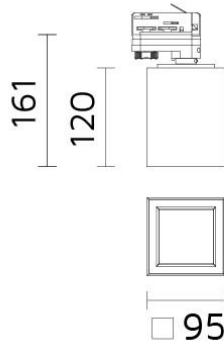

Micro DomoLED

6350-K30

DomoLED Square

Square Lensed Track Mounted Fixed Downlight with LED

- Front regressed trim of die cast aluminium with housing made in die formed coated steel.
- Diffuser made of satin acrylic.
- Safety cable included.
- Passive cooling LED source 3000K CRI>80 of 930 nominal lumen.
- System power 8W; System efficacy 73,3 lm/W; 586 delivered lumen.
- Supplied with non-dimming integral driver 220-240V 50/60Hz.
- Dimming options available on request.

Product code	Finish	Color temperature	CRI	Beam angle	Dim. options	Code
6350	10 - Black	K30-3000K	>80		1-10V DC	0
	11 - White				LaserDIM	5
	75 - Grey					

Ordering code example : 6350 - __ K30 __