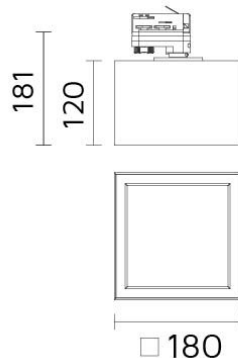

Mini DomoLED

6349-K40

DomoLED Square

Square Lensed Track Mounted Fixed Downlight with LED

- Front regressed trim of die cast aluminium with housing made in die formed coated steel.
- Diffuser made of satin acrylic.
- Safety cable included.
- Passive cooling LED source 4000K CRI>80 of 2630 nominal lumen.
- System power 22W; System efficacy 72 lm/W; 1585 delivered lumen.
- Supplied with non-dimming integral driver 220-240V 50/60Hz.
- Dimming options available on request.

Product code	Finish	Color temperature	CRI	Beam angle	Dim. options	Code
6349	10 - Black	K40-4000K	>80		Phase	2
	11 - White				LaserDIM	5
	75 - Grey					

Ordering code example : 6349 - __ K40 __