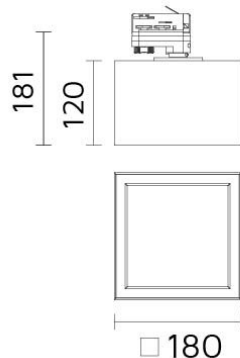

Mini DomoLED

6349-K30

DomoLED Square

Square Lensed Track Mounted Fixed Downlight with LED

- Front regressed trim of die cast aluminium with housing made in die formed coated steel.
- Diffuser made of satin acrylic.
- Safety cable included.
- Passive cooling LED source 3000K CRI>80 of 2520 nominal lumen.
- System power 22W; System efficacy 69 lm/W; 1517 delivered lumen.
- Supplied with non-dimming integral driver 220-240V 50/60Hz.
- Dimming options available on request.

Product code	Finish	Color temperature	CRI	Beam angle	Dim. options	Code
6349	10 - Black	K30-3000K	>80		Phase	2
	11 - White				LaserDIM	5
	75 - Grey					

Ordering code example : 6349 - __ K30 __