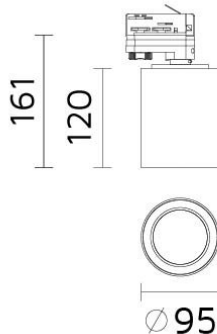

Micro DomoLED

6347-K30

DomoLED Round

Round Lensed Track Mounted Fixed Downlight with LED

- Front regressed trim of die cast aluminium with housing made in die formed coated steel.
- Diffuser made of satin acrylic.
- Safety cable included.
- Passive cooling LED source 3000K CRI>80 of 930 nominal lumen.
- System power 8W; System efficacy 65,8 lm/W; 526 delivered lumen.
- Supplied with non-dimming integral driver 220-240V 50/60Hz.
- Dimming options available on request.

LED source package is available on request with a preferred LED colour rendering CRI>90 and/or other colour temperature K options.

Specifications

Designed and manufactured to comply with European standard EN 60598.

Product code	Finish	Color temperature	CRI	Beam angle	Dim. options	Code
6347	10 - Black	K30-3000K	>80		1-10V DC	0
	11 - White				LaserDIM	5
	75 - Grey					

Ordering code example : 6347 - __ K30 __