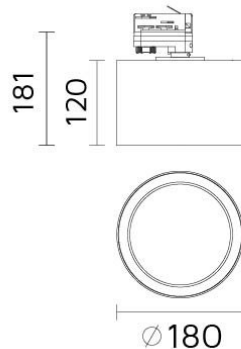

Mini DomoLED

6346-K40

DomoLED Round

Round Lensed Track Mounted Fixed Downlight with LED

- Front regressed trim of die cast aluminium with housing made in die formed coated steel.
- Diffuser made of satin acrylic.
- Safety cable included.
- Passive cooling source 4000K CRI>80 of 2630 nominal lumen.
- System power 22W; System efficacy 63,5 lm/W; 1397 delivered lumen.
- Supplied with non-dimming integral driver 220-240V 50/60Hz.
- Dimming options available on request.

LED source package is available on request with a preferred LED colour rendering CRI>90 and/or other colour temperature K options.

Specifications

Designed and manufactured to comply with European standard EN 60598.

Product code	Finish	Color temperature	CRI	Beam angle	Dim. options	Code
6346	10 - Black	K40-4000K	>80		Phase	2
	11 - White				LaserDIM	5
	75 - Grey					

Ordering code example : 6346 - __ K40 __