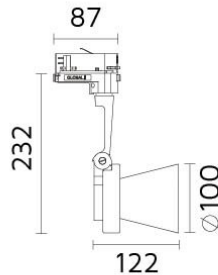

Mini Conos

6062

Conos

Track Mounted Adjustable Spotlight for E27 PAR20 LED retrofit lamps

- Light head: 350° rotation and up to 90° lockable tilting.
- 3 circuit universal track adaptor.
- Light head made of die cast aluminium.
- Lamp source: max. 7W E27 LED retrofit (lamp not included).
- Max. 250V mains voltage.
- Versions for PAR20 CDM-R or G8,5 CDM-TC or GX10 MH or GU5,3 or GU10 Halogen or LED retrofit lamps are available.

For lamps Information refer to Osram or Philips or GE lamp data Index.

Accessories

(To be ordered separately)

Item	Code
Honeycomb Louvre	2367
Ceiling Base	2049

Specifications

Designed and manufactured to comply with European standard EN 60598.

Product code	Finish	Color temperature	CRI	Beam angle	Dim. options	Code
6062	10 - Black 11 - White 75 - Grey					

Ordering code example : 6062 - __ __