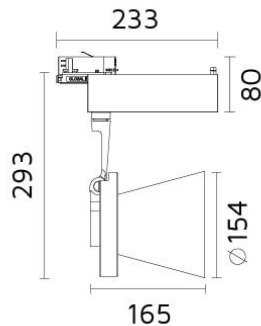

### Track Mounted Adjustable Spotlight with LED

- Light head: 350° rotation and up to 90° lockable tilting.
- Control gear housing and light head made of die cast aluminium.
- Optical grade metalized polycarbonate reflector.
- 3 circuit universal track adaptor.
- Passive cooling COB LED source 3000K CRI>80 of 4660 nominal lumen.
- System power 47W; System efficacy 77,3 lm/W; 3635 delivered lumen.
- Optic: reflector beam angle: 15°.
- 220-240V 50/60Hz integral control gear is inclusive.
- Versions for G12 CDM-T or E27 PAR30 CDM-R or GX8,5 CDM-R111 MH or G53 AR111 Halogen or PAR30 E27 LED retrofit lamps are available.

### Specifications

Designed and manufactured to comply with European standard EN 60598.

Product code	Finish	Color temperature	CRI	Beam angle	Dim. options	Code
6323	10 - Black	<b>K30-3000K</b>	>80	<b>D15-15°</b>	Phase	2
	11 - White				LaserDIM	5
	75 - Grey					