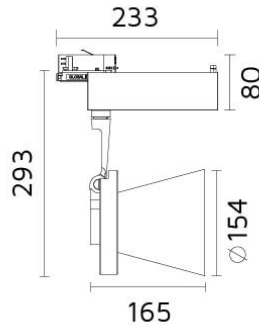

Conos

6323-K30D26

Conos

Track Mounted Adjustable Spotlight with LED

- Light head: 350° rotation and up to 90° lockable tilting.
 - Control gear housing and light head made of die cast aluminium.
 - Optical grade metalized polycarbonate reflector.
 - 3 circuit universal track adaptor.
 - Passive cooling COB LED source 3000K CRI>80 of 4660 nominal lumen.
 - System power 47W; System efficacy 75,6 lm/W; 3554delivered lumen.
 - Optic: reflector beam angle: 26°.
 - 220-240V 50/60Hz integral control gear is inclusive.
 - Versions for G12 CDM-T or E27 PAR30 CDM-R or GX8,5 CDM-R111 MH or G53 AR111 Halogen or PAR30 E27 LED retrofit lamps are available.
- LED source package is available on request with a preferred LED colour rendering CRI>90 and/or other colour temperature K options.

Accessories

(To be ordered separately)

Item	Code
Ceiling Base	2049

Specifications

Designed and manufactured to comply with European standard EN 60598.

Product code	Finish	Color temperature	CRI	Beam angle	Dim. options	Code
6323	10 - Black	K30-3000K	>80	D26-26°	Phase	2
	11 - White				LaserDIM	5
	75 - Grey					

Ordering code example : 6323 - __ K30 D26 __