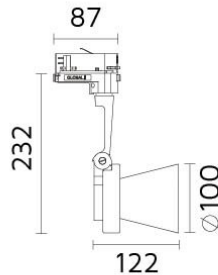

Mini Conos

6062

Conos

Track Mounted Adjustable Spotlight for E27 PAR20 LED retrofit lamps

- Light head: 350° rotation and up to 90° lockable tilting.
- 3 circuit universal track adaptor.
- Light head made of die cast aluminium.
- Lamp source: max. 7W E27 LED retrofit (lamp not included).
- Max. 250V mains voltage.
- Versions for PAR20 CDM-R or G8,5 CDM-TC or GX10 MH or GU5,3 or GU10 Halogen or LED retrofit lamps are available.

For lamps Information refer to Osram or Philips or GE lamp data Index.

Accessories

(To be ordered separately)

Item	Code
Honeycomb Louvre	2367
Ceiling Base	2049

Specifications

Designed and manufactured to comply with European standard EN 60598.

Product code	Finish	Color temperature	CRI	Beam angle	Dim. options	Code
6062	10 - Black 11 - White 75 - Grey					

Ordering code example : 6062 - _ _