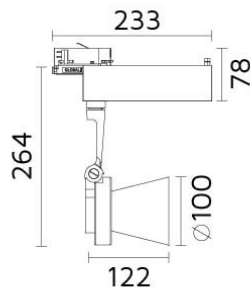

Mini Conos

6311

Conos

Track Mounted Adjustable Spotlight for G8,5 CDM-TC MH lamps

- Light head: 350° rotation and up to 90° lockable tilting.
- 3 circuit universal track adaptor.
- Control gear housing and light head made of die cast aluminium.
- Superpure aluminium reflector.
- Safety glass included.
- Lamp source: 50W G8,5 CDM-TC Metal Halide (lamp not included).
- Optic: reflector beam angle: 40°.
- Accepts optical accessories.
- 220-240V 50/60Hz integral control gear is inclusive.
- Versions for PAR20 CDM-R or GX10 MH or GU5,3 or GU10 Halogen or E27 PAR20 LED retrofit lamps are available.

For lamps Information refer to Osram or Philips or GE lamp data Index.

Accessories

(To be ordered separately)

Item	Code
Coloured Filters	2154
Reflector	2156
UV Filter	2158

Specifications

Designed and manufactured to comply with European standard EN 60598.

Product code	Finish	Color temperature	CRI	Beam angle	Dim. options	Code
6311	10 - Black 11 - White 75 - Grey			40°		

Ordering code example : **6311** - _ _