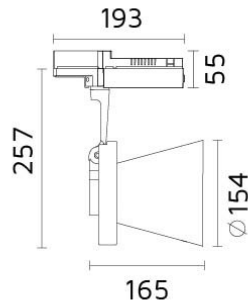

Conos

6052

Conos

Track Mounted Adjustable Spotlight for AR111 G53 Halogen or LED retrofit lamps

- Light head: 350° rotation and up to 90° lockable tilting.
- 3 circuit universal track adaptor.
- Light head made of die cast aluminium with control gear housing in heat resistance thermoplastic.
- Lamp source: max. 75W AR111 Halogen (lamp not included).
- 220-240/12V 50/60Hz integral control gear is inclusive.
- Accepts optical accessories.
- Versions for G12 CDM-T or E27 PAR30 CDM-R or GX8,5 CDM-R111 MH or E27 PAR30 LED retrofit lamps or with LED COB package are available.

For lamps Information refer to Osram or Philips or GE lamp data Index.

Accessories

(To be ordered separately)

Item	Code
Honeycomb Louvre	2367

Specifications

Designed and manufactured to comply with European standard EN 60598.

Product code	Finish	Color temperature	CRI	Beam angle	Dim. options	Code
6052	10 - Black 11 - White 75 - Grey					

Ordering code example : 6052 - __ __