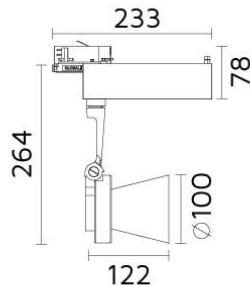

Mini Conos

6058

Conos

Track Mounted Adjustable Spotlight for E27 PAR20 CDM-R MH lamps

- Light head: 350° rotation and up to 90° lockable tilting.
- 3 circuit universal track adaptor.
- Control gear housing and light head made of die cast aluminium.
- Lamp source: 35W E27 PAR20 CDM-R MH (lamp not included).
- 220-240V 50/60Hz integral control gear is inclusive.
- Versions for G8,5 CDM-TC or GX10 MH or GU5,3 or GU10 Halogen or E27 PAR20 LED retrofit lamps are available.

For lamps Information refer to Osram or Philips or GE lamp data Index.

Specifications

Designed and manufactured to comply with European standard EN 60598.

Product code	Finish	Color temperature	CRI	Beam angle	Dim. options	Code
6058	10 - Black 11 - White 75 - Grey					

Ordering code example : 6058 - __ __