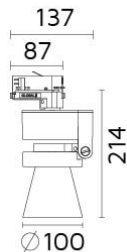

Mini Conos Due

6306

Conos Due

Track Mounted Adjustable Spotlight for E27 PAR20 CDM-R MH lamps

- Light head: 350° rotation and up to 90° vertical tilting.
- 3 circuit universal track adaptor.
- Light head made of die cast aluminium with control gear housing in thermoplastic.
- Lamp source: 20W E27 PAR20 CDM-R MH (lamp not included).
- 220-240V 50/60Hz integral control gear is inclusive.
- Versions for G8,5 CDM-TC or GX10 MH or GU5,3 or GU10 Halogen or E27 PAR20 LED retrofit lamps are available.

For lamps Information refer to Osram or Philips or GE lamp data Index.

Accessories

(To be ordered separately)

Item	Code
Ceiling Base	2049

Specifications

Designed and manufactured to comply with European standard EN 60598.

Product code	Finish	Color temperature	CRI	Beam angle	Dim. options	Code
6306	10 - Black 11 - White 75 - Grey					

Ordering code example : 6306 - _ _