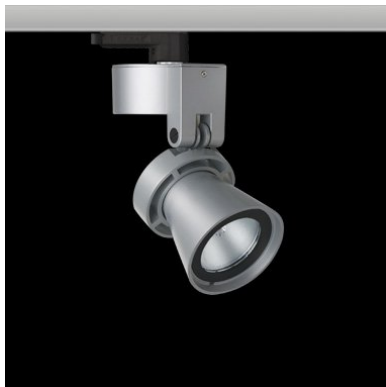

Mini Conos Due

6306

Conos Due

Track Mounted Adjustable Spotlight for E27 PAR20 CDM-R MH lamps

- Light head: 350° rotation and up to 90° vertical tilting.
- 3 circuit universal track adaptor.
- Light head made of die cast aluminium with control gear housing in thermoplastic.
- Lamp source: 20W E27 PAR20 CDM-R MH (lamp not included).
- 220-240V 50/60Hz integral control gear is inclusive.
- Versions for G8,5 CDM-TC or GX10 MH or GU5,3 or GU10 Halogen or E27 PAR20 LED retrofit lamps are available.

For lamps Information refer to Osram or Philips or GE lamp data Index.

Accessories

(To be ordered separately)

Item	Code
Ceiling Base	2049

Specifications

Designed and manufactured to comply with European standard EN 60598.

Product code	Finish	Color temperature	CRI	Beam angle	Dim. options	Code
6306	10 - Black 11 - White 75 - Grey					

Ordering code example : 6306 - _ _