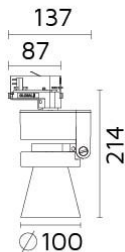

Mini Conos Due

6075

Conos Due

Track Mounted Adjustable Spotlight for E27 PAR20 LED retrofit lamps

- Light head: 350° rotation and up to 90° vertical tilting.
- 3 circuit universal track adaptor.
- Light head made of die cast aluminium with housing in thermoplastic.
- Lamp source: max. 7W E27 LED retrofit (lamp not included).
- Max. 250V mains voltage.
- Versions for PAR20 CDM-R or G8,5 CDM-TC or GX10 MH or GU5,3 or GU10 Halogen or LED retrofit lamps are available.

For lamps Information refer to Osram or Philips or GE lamp data Index.

Accessories

(To be ordered separately)

Item	Code
Ceiling Base	2049

Specifications

Designed and manufactured to comply with European standard EN 60598.

Product code	Finish	Color temperature	CRI	Beam angle	Dim. options	Code
6075	10 - Black 11 - White 75 - Grey					

Ordering code example : 6075 - __ __