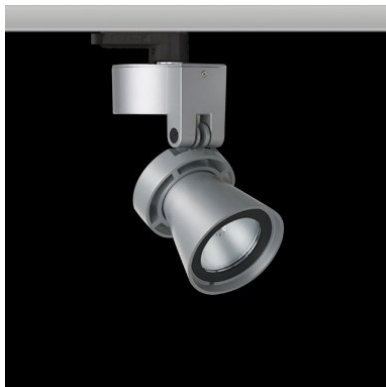

Mini Conos Due

6075

Conos Due

Track Mounted Adjustable Spotlight for E27 PAR20 LED retrofit lamps

- Light head: 350° rotation and up to 90° vertical tilting.
- 3 circuit universal track adaptor.
- Light head made of die cast aluminium with housing in thermoplastic.
- Lamp source: max. 7W E27 LED retrofit (lamp not included).
- Max. 250V mains voltage.
- Versions for PAR20 CDM-R or G8,5 CDM-TC or GX10 MH or GU5,3 or GU10 Halogen or LED retrofit lamps are available.

For lamps Information refer to Osram or Philips or GE lamp data Index.

Accessories

(To be ordered separately)

Item	Code
Ceiling Base	2049

Specifications

Designed and manufactured to comply with European standard EN 60598.

Product code	Finish	Color temperature	CRI	Beam angle	Dim. options	Code
6075	10 - Black 11 - White 75 - Grey					

Ordering code example : 6075 - __ __