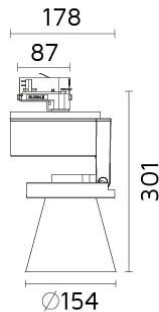

Conos Due

6141

Conos Due

Track Mounted Adjustable Spotlight for AR111 G53 Halogen

or LED retrofit lamps

- Light head: 350° rotation and up to 90° vertical tilting.
- 3 circuit universal track adaptor.
- Light head made of die cast aluminium with control gear housing in heat resistance thermoplastic.
- Lamp source: max. 75W AR111 Halogen (lamp not included).
- Light head made of die cast aluminium with control gear housing in thermoplastic.
- Accepts optical accessories, dependent on lamp.
- Versions for G12 CDM-T or E27 PAR30 CDM-R or GX8,5 CDM-R111 MH or E27 PAR30 LED retrofit lamps or with LED COB package are available.

For lamps Information refer to Osram or Philips or GE lamp data Index.

Accessories

(To be ordered separately)

Item	Code
Honeycomb Louvre	2367
Ceiling Base	2049

Specifications

Designed and manufactured to comply with European standard EN 60598.

Product code	Finish	Color temperature	CRI	Beam angle	Dim. options	Code
6141	10 - Black 11 - White 75 - Grey					

Ordering code example : 6141 - _ _