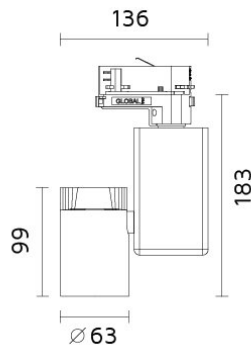

Mini Coco Vertical

6388-K30D26

Coco Vertical

Track Mounted Adjustable Spotlight with LED

- Spotlight: 350° horizontal rotation and up to 180° vertical tilting.
- Lighting Technology LED C.o.B with integral passive cooling.
- Made from die cast aluminum.
- 3 circuit universal track adaptor.
- Colour Rendering Index (CRI): >80
- Colour temperature: 3000K, warm white.
- System Power: 16W, Luminous Flux: 1460 lm.
- System Efficiency (lm/W*): 91W.
- Optic Beam angle: 26°.
- Supplied with integral non-dimming driver, Supply Voltage 220-240V.
- Dali adaptor for dimming options is available.
- Available in 2 sizes.

Product code	Finish	Color temperature	CRI	Beam angle	Dim. options	Code
6388	11 - White 75 - Grey	K30-3000K	>80	D26-26°	Phase LaserDIM	2 5

Ordering code example : 6388 - __ K30 D26 __