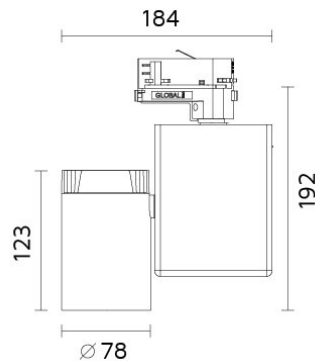

## 6373-K30D16

Coco Vertical

### Track Mounted Adjustable Spotlight with LED

- Spotlight: 350° horizontal rotation and up to 180° vertical tilting.
- Lighting Technology LED C.o.B with integral passive cooling.
- Made from die cast aluminum.
- 3 circuit universal track adaptor.
- Colour Rendering Index (CRI): >80
- Colour temperature: 3000K, warm white.
- System Power: 28W, Luminous Flux: 2540 lm.
- System Efficiency (lm/W\*): 91W.
- Optic Beam angle: 16°.
- Supplied with integral non-dimming driver, Supply Voltage 220-240V.
- Dali adaptor for dimming options is available.
- Available in 2 sizes.

### Specifications

Designed and manufactured to comply with European standard EN 60598.

Product code	Finish	Color temperature	CRI	Beam angle	Dim. options	Code
6373	11 - White	<b>K30-3000K</b>	>80	<b>D16-16°</b>	Phase	2
	75 - Grey				LaserDIM	5