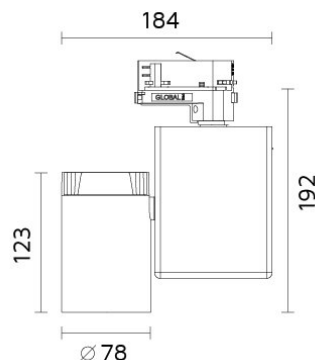

Coco Vertical

6373-K40D30

Coco Vertical

Track Mounted Adjustable Spotlight with LED

- Spotlight: 350° horizontal rotation and up to 180° vertical tilting.
- Lighting Technology LED C.o.B with integral passive cooling.
- Made from die cast aluminum.
- 3 circuit universal track adaptor.
- Colour Rendering Index (CRI): >80
- Colour temperature: 4000K, cool white.
- System Power: 28W, Luminous Flux: 2650 lm.
- System Efficiency (lm/W*): 95W.
- Optic Beam angle: 30°.
- Supplied with integral non-dimming driver, Supply Voltage 220-240V.
- Dali adaptor for dimming options is available.
- Available in 2 sizes.

Product code	Finish	Color temperature	CRI	Beam angle	Dim. options	Code
6373	11 - White 75 - Grey	K40-4000K	>80	D30-30°	Phase LaserDIM	2 5

Ordering code example : 6373 - __ K40 D30 __