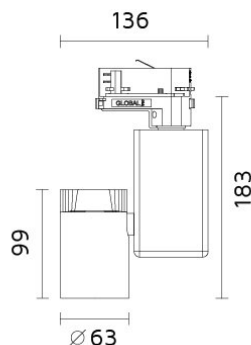

Mini Coco Vertical

6388-K40D38

Coco Vertical

Track Mounted Adjustable Spotlight with LED

- Spotlight: 350° horizontal rotation and up to 180° vertical tilting.
- Lighting Technology LED C.o.B with integral passive cooling.
- Made from die cast aluminum.
- 3 circuit universal track adaptor.
- Colour Rendering Index (CRI): >80
- Colour temperature: 4000K, cool white.
- System Power: 16W, Luminous Flux: 1540 lm.
- System Efficiency (lm/W*): 96W.
- Optic Beam angle: 38°.
- Supplied with integral non-dimming driver, Supply Voltage 220-240V.
- Dali adaptor for dimming options is available.
- Available in 2 sizes.

Product code	Finish	Color temperature	CRI	Beam angle	Dim. options	Code
6388	11 - White 75 - Grey	K40-4000K	>80	D38-38°	Phase LaserDIM	2 5

Ordering code example : 6388 - __ K40 D38 __