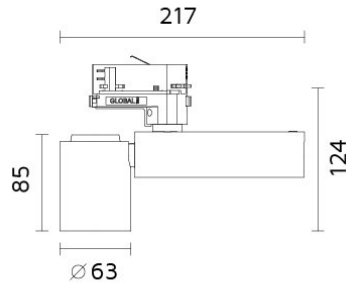

Mini Coco Vertical

6226

Coco Vertical

Specifications

Designed and manufactured to comply with European standard EN 60598.

Product code	Finish	Color temperature	CRI	Beam angle	Dim. options	Code
6226	11 - White 75 - Grey					