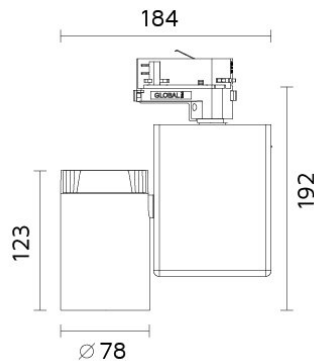

Coco Vertical

6373-K40D16

Coco Vertical

Track Mounted Adjustable Spotlight with LED

- Spotlight: 350° horizontal rotation and up to 180° vertical tilting.
- Lighting Technology LED C.o.B with integral passive cooling.
- Made from die cast aluminum.
- 3 circuit universal track adaptor.
- Colour Rendering Index (CRI): >80
- Colour temperature: 4000K, cool white.
- System Power: 28W, Luminous Flux: 2650 lm.
- System Efficiency (lm/W*): 95W.
- Optic Beam angle: 16°.
- Supplied with integral non-dimming driver, Supply Voltage 220-240V.
- Dali adaptor for dimming options is available.
- Available in 2 sizes.

Alternative LED colour rendering options: CRI>90 or CRI>97 available on request

Alternative LED colour temperature options: 2700K or 3500K available on request

Specifications

Designed and manufactured to comply with European standard EN 60598.

Product code	Finish	Color temperature	CRI	Beam angle	Dim. options	Code
6373	11 - White	K40-4000K	>80	D16-16°	Phase	2
	75 - Grey				LaserDIM	5

Ordering code example : 6373 - __ K40 D16 __