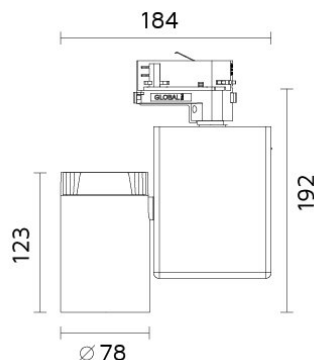

Coco Vertical

6373-K40D60

Coco Vertical

Track Mounted Adjustable Spotlight with LED

- Spotlight: 350° horizontal rotation and up to 180° vertical tilting.
- Lighting Technology LED C.o.B with integral passive cooling.
- Made from die cast aluminum.
- 3 circuit universal track adaptor.
- Colour Rendering Index (CRI): >80
- Colour temperature: 4000K, cool white.
- System Power: 28W, Luminous Flux: 2650 lm.
- System Efficiency (lm/W*): 95W.
- Optic Beam angle: 60°.
- Supplied with integral non-dimming driver, Supply Voltage 220-240V.
- Dali adaptor for dimming options is available.
- Available in 2 sizes.

| Product code | Finish | Color temperature | CRI | Beam angle | Dim. options | Code |
|--------------|------------|-------------------|-----|----------------|--------------|------|
| 6373 | 11 - White | K40-4000K | >80 | D60-60° | Phase | 2 |
| | 75 - Grey | | | | LaserDIM | 5 |

Ordering code example : 6373 - __ K40 D60 __