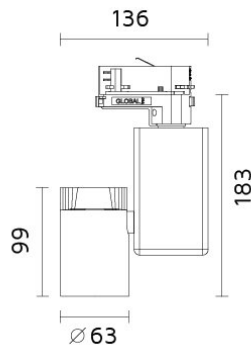

Mini Coco Vertical

6388-K40D26

Coco Vertical

Track Mounted Adjustable Spotlight with LED

- Spotlight: 350° horizontal rotation and up to 180° vertical tilting.
- Lighting Technology LED C.o.B with integral passive cooling.
- Made from die cast aluminum.
- 3 circuit universal track adaptor.
- Colour Rendering Index (CRI): >80
- Colour temperature: 4000K, cool white.
- System Power: 16W, Luminous Flux: 1540 lm.
- System Efficiency (lm/W*): 96W.
- Optic Beam angle: 26°.
- Supplied with integral non-dimming driver, Supply Voltage 220-240V.
- Dali adaptor for dimming options is available.
- Available in 2 sizes.

| Product code | Finish | Color temperature | CRI | Beam angle | Dim. options | Code |
|--------------|-------------------------|-------------------|-----|----------------|-------------------|--------|
| 6388 | 11 - White 75 - Grey | K40-4000K | >80 | D26-26° | Phase LaserDIM | 2 5 |

Ordering code example : 6388 - __ K40 D26 __