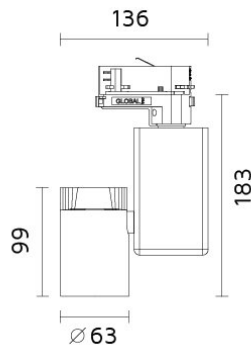

Mini Coco Vertical

6388-K30D38

Coco Vertical

Track Mounted Adjustable Spotlight with LED

- Spotlight: 350° horizontal rotation and up to 180° vertical tilting.
- Lighting Technology LED C.o.B with integral passive cooling.
- Made from die cast aluminum.
- 3 circuit universal track adaptor.
- Colour Rendering Index (CRI): >80
- Colour temperature: 3000K, warm white.
- System Power: 16W, Luminous Flux: 1460 lm.
- System Efficiency (lm/W*): 91W.
- Optic Beam angle: 38°.
- Supplied with integral non-dimming driver, Supply Voltage 220-240V.
- Dali adaptor for dimming options is available.
- Available in 2 sizes.

Product code	Finish	Color temperature	CRI	Beam angle	Dim. options	Code
6388	11 - White 75 - Grey	K30-3000K	>80	D38-38°	Phase LaserDIM	2 5

Ordering code example : 6388 - __ K30 D38 __