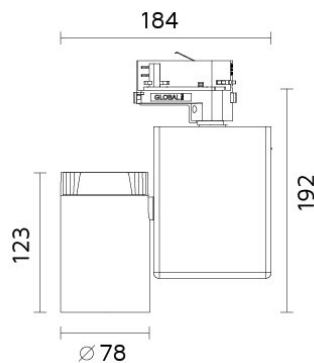

Coco Vertical

6373-K30D30

Coco Vertical

Track Mounted Adjustable Spotlight with LED

- Spotlight: 350° horizontal rotation and up to 180° vertical tilting.
- Lighting Technology LED C.o.B with integral passive cooling.
- Made from die cast aluminum.
- 3 circuit universal track adaptor.
- Colour Rendering Index (CRI): >80
- Colour temperature: 3000K, warm white.
- System Power: 28W, Luminous Flux: 2540 lm.
- System Efficiency (lm/W*): 91W.
- Optic Beam angle: 30°.
- Supplied with integral non-dimming driver, Supply Voltage 220-240V.
- Dali adaptor for dimming options is available.
- Available in 2 sizes.

Alternative LED colour rendering options: CRI>90 or CRI>97 available on request

Alternative LED colour temperature options: 2700K or 3500K available on request

Specifications

Designed and manufactured to comply with European standard EN 60598.

Product code	Finish	Color temperature	CRI	Beam angle	Dim. options	Code
6373	11 - White	K30-3000K	>80	D30-30°	Phase	2
	75 - Grey				LaserDIM	5

Ordering code example : 6373 - __ K30 D30 __