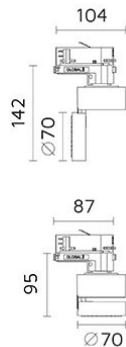

Micro Arena Due Track

6276-K40D65

Arena Due

Track Mounted Adjustable Spotlight with LED

- Light head: 350° rotation and up to 90° lockable aiming angle.
- Made from die cast aluminum in powder coat finish, light head designed with integrated heat-sink.
- Optical grade metalized polycarbonate reflector.
- 3 circuit universal track adaptor.
- Safety cable included.
- Passive cooling COB LED source 4000K CRI>80 of 890 nominal lumen.
- System power 10 W; System efficacy 78,0 lm/W; 780 delivered lumen.
- Optic: reflector beam angle: 65°.
- 100-240V 50/60Hz integral driver is inclusive.
- Dimming options available on request.
- Design by Franco Mirezzi.

Product code	Finish	Color temperature	CRI	Beam angle	Dim. options	Code
6276	11 - White 75 - Grey	K40-4000K	>80	D65-65°	1-10V DC	0
					Dali	1
					Phase	2
					LaserDIM	5

Ordering code example : 6276 - _ K40 D65 _