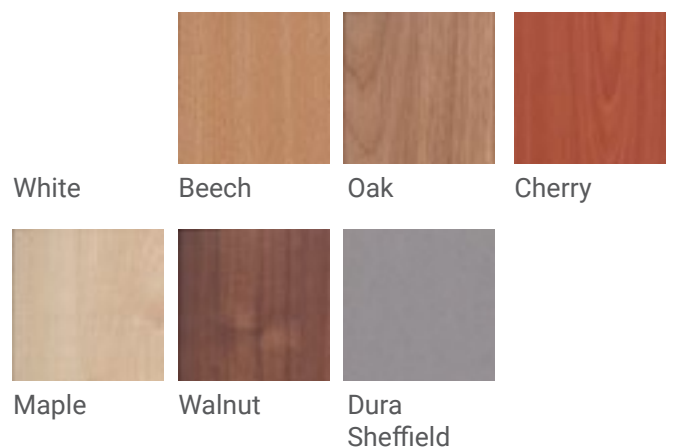

Optional extras:

- Stretch fabric cover

Dimensions:

1800 x 1000 x 900 mm
2000 x 1000 x 900 mm

Other sizes available on request.

Buffet Cube with stretch cover

Finishes:

Frame is available in natural finish or powder coated in black, silver or gold.