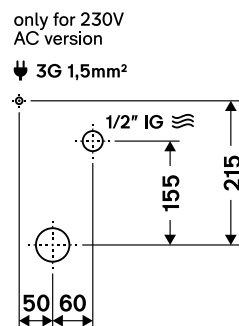

Position of fixing points
Water supply
Power supply

We reserve the right to make technical improvements and enhance the appearance of the products shown.