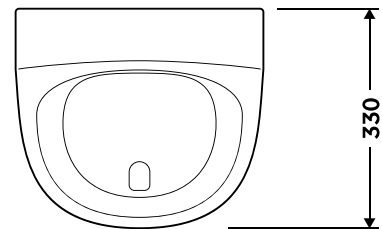

Position of fixing points
Water supply
Power supply

We reserve the right to make technical improvements and enhance the appearance of the products shown.