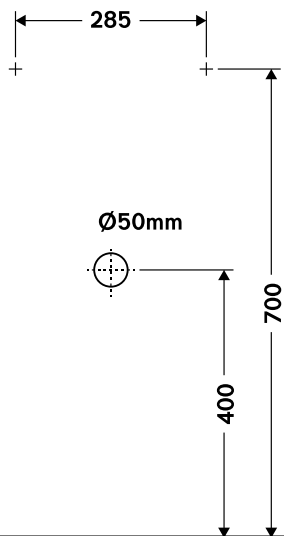

Position of fixing points
Water supply
Power supply

We reserve the right to make technical improvements and enhance the appearance of the products shown.