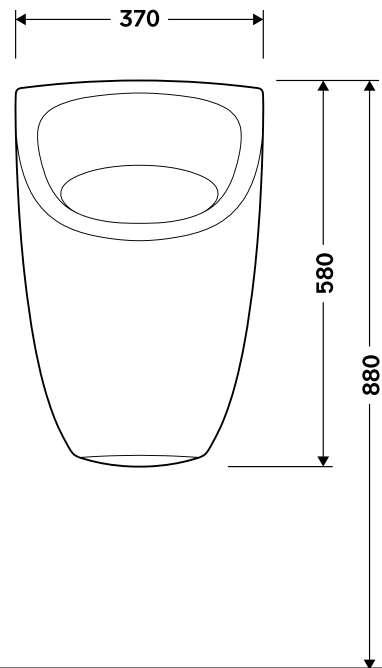

Position of fixing points
Water supply
Power supply

We reserve the right to make technical improvements and enhance the appearance of the products shown.