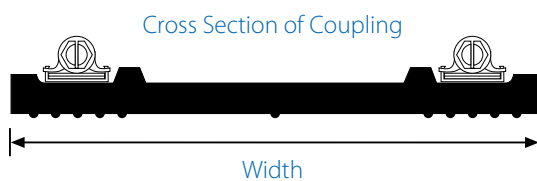

Straight Couplings

23-500mm diameter

Used for the connection of drain, waste and vent fittings for pipes of similar diameters.

Introduction

Fernco Straight Couplings are available in a complete range of sizes from 23mm to 500mm in diameter and provide an effective solution for jointing pipes with similar outside diameters. They are ideal for all repairs, whatever the pipe size or material.

Clamp bands are provided as standard in corrosion resistant Grade 1.4310 (301) stainless steel. Grade 1.4301 (304) and Grade 1.4401 (316) stainless steel clamp bands are available upon request.

Benefits

- Quick, versatile and easy to use solution for many domestic drain, waste and vent plumbing problems
- Ideal for repairs
- Can be installed onto any pipe material
- No special tools required as the range can be installed with a screwdriver, nut driver or socket
- Provide a watertight seal

Applications

- Can be used to connect plain ended pipes
- Repair of existing pipe systems by replacing short sections of pipe
- Connects short and cut lengths of pipe
- An inexpensive option when a shielded coupling is not required