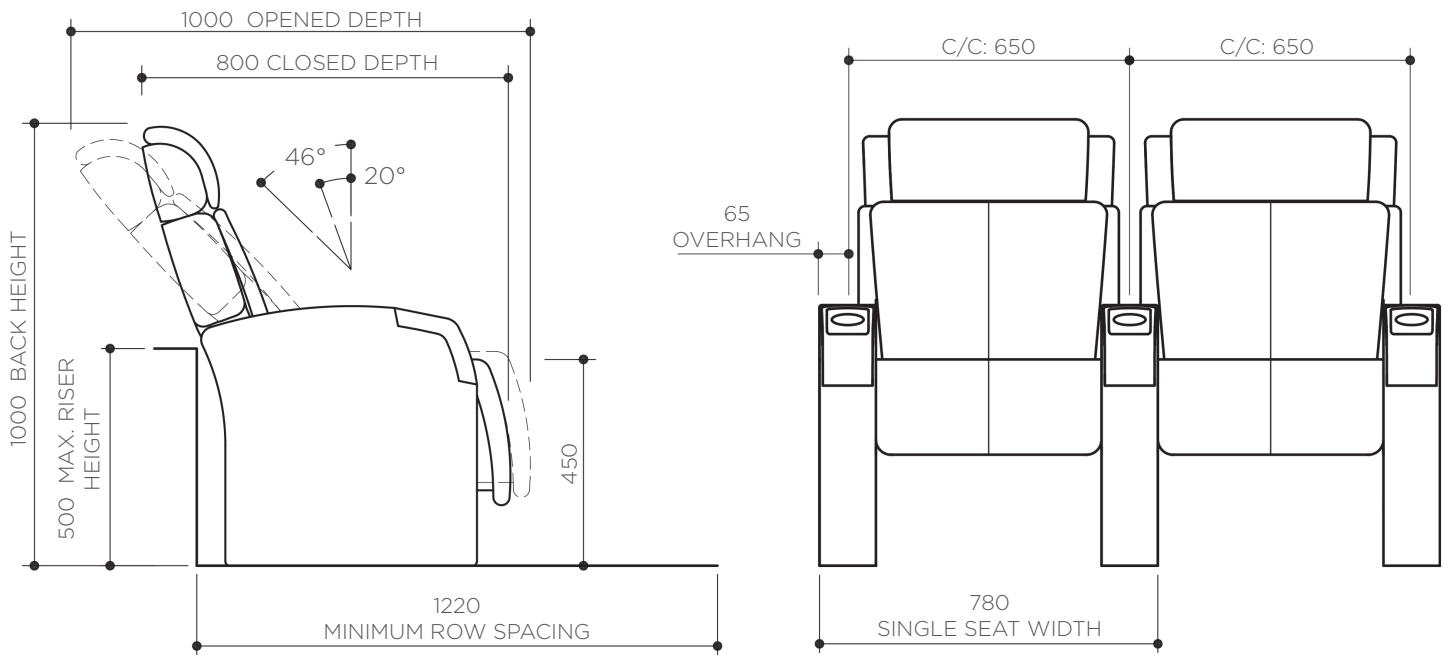

# Introducing Opus

Opus is the most comfortable chair we have ever made. We have spared nothing in giving you the maximum sitting comfort. What makes this recliner so special, is the shape of the seat and back, which literally embrace you and gives your body support in all the right places. Economical reclining solution that operates without electrical motors or controls, as you lean back it intuitively glides into a reclined position.

## OPUS SEAT DIMENSIONS:

## SPECIAL FEATURES:

Built-in cupholder

Wider backrest

Smooth glide operation

Lift-up seat for cleaning

Cushioned headrest

Modern design