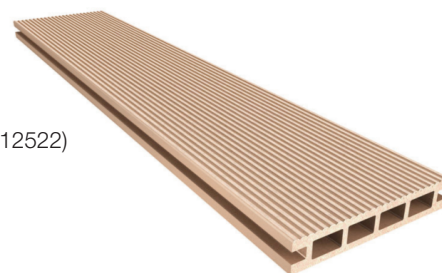

Resysta® Decking

Resysta® rightly claim that 'some miracles happen'. Resysta® is a cutting edge material development that combines the pleasing aesthetic qualities of hardwood whilst overcoming the inherent problems of timber. Resysta® does not rot and is resistant to insect and fungal decay. Resysta® does not fade to grey in sunlight, nor will it swell or shrink in water, whether fresh, salt or chlorinated. Resysta® is very stable, even in the harshest of climates and has admirable ecological credentials due to its ingredients, which are rice husks, mineral oil and rock salt. Resysta® can even be recycled.

All of these qualities produce an exceptionally low maintenance material. Whether left raw, lacquered with Resysta® Glaze or painted with Resysta® Colour Concept, no loss of colour occurs except for an initial minor settling after installation. Resysta® is an extruded product which is available in a range of profiles, including claddings, facades and sun and rain screening.

As if these qualities were not enough, Resysta® tests to B2(E) fire rating, has a class 1 durability rating (the highest resistance to wood destructive fungi) and has a Brinell hardness value of 81.1 N/mm². Resysta® can be drilled, sawn, mitred, sanded and fixed with ordinary timber tools.

Grooved Decking

Dimension
22x125mm (DKG12522)

Length
3.0, 4.0 and 5.0m

Smooth Decking

Dimension
20x140mm (DKG14020)
20x200mm (DKG20020)

Length
3.0, 4.0 and 5.0m

Runner

Dimension
25x38mm (RUH3825)
38x70mm (RUH7038)