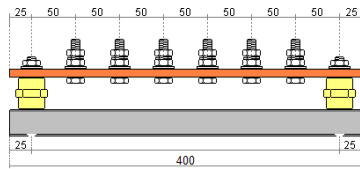

EBC 004

EBC 014

EBC 006

EBC 016

EBC 008

EBC 020

EBC 010

EBC 012

- M10 brass set screw assembly
- M10 brass full hexagon nut
- M10 brass full hexagon nut
- M10 brass form B full washer
- M10 x 35mm brass hexagon head set screw

Units 4-6, Red Lion Business Park,
Red Lion Road,
Tolworth, Surrey, KT6 7QD
Tel: 0044 (0)208 405 6789
Email: sales@etscablecomponents.com
Web: www.etscablecomponents.com