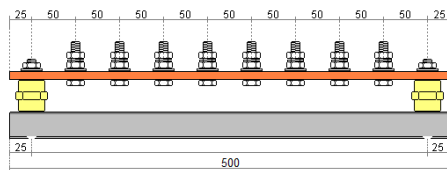

EBC 004

EBC 014

EBC 006

EBC 016

EBC 008

EBC 020

EBC 010

EBC 012

- M10 brass set screw assembly
- M10 brass full hexagon nut
- M10 brass full hexagon nut
- M10 brass form B full washer
- M10 x 35mm brass hexagon head set screw

Units 4-6, Red Lion Business Park,
Red Lion Road,
Tolworth, Surrey, KT6 7QD
Tel: 0044 (0)208 405 6789
Email: sales@etscablecomponents.com
Web: www.etscablecomponents.com