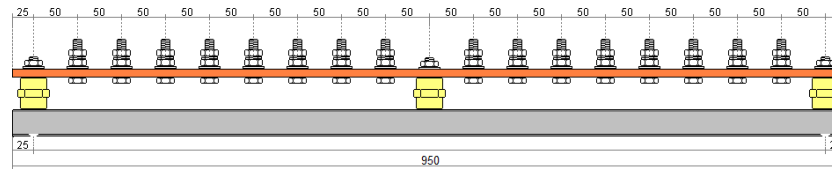

EBC 004

EBC 014

EBC 006

EBC 016

EBC 008

EBC 020

EBC 010

EBC 012

- M10 brass set screw assembly
- M10 brass full hexagon nut
- M10 brass full hexagon nut
- M10 brass form B full washer
- M10 x 35mm brass hexagon head set screw

Units 4-6, Red Lion Business Park,
Red Lion Road,
Tolworth, Surrey, KT6 7QD
Tel: 0044 (0)208 405 6789
Email: sales@etscablecomponents.com
Web: www.etscablecomponents.com