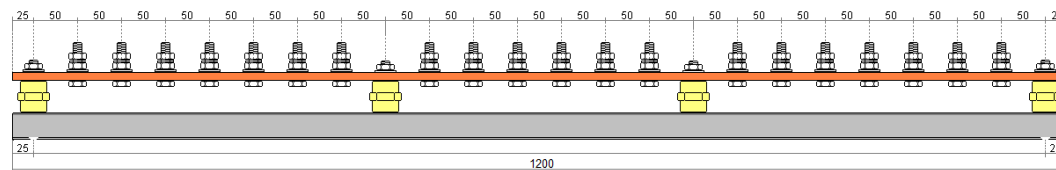

EBC 004

EBC 014

EBC 006

EBC 016

EBC 008

EBC 020

EBC 010

EBC 012

- M10 brass set screw assembly
- M10 brass full hexagon nut
- M10 brass full hexagon nut
- M10 brass form B full washer
- M10 x 35mm brass hexagon head set screw

Units 4-6, Red Lion Business Park,
Red Lion Road,
Tolworth, Surrey, KT6 7QD
Tel: 0044 (0)208 405 6789
Email: sales@etscablecomponents.com
Web: www.etscablecomponents.com