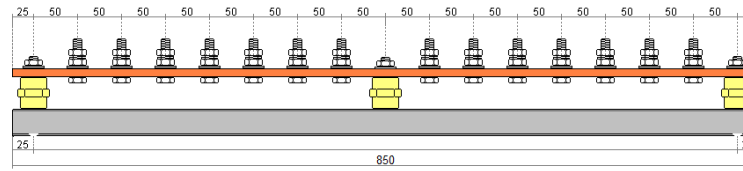

EBC 004

EBC 014

EBC 006

EBC 016

EBC 008

EBC 020

EBC 010

EBC 012

- M10 brass set screw assembly
- M10 brass full hexagon nut
- M10 brass full hexagon nut
- M10 brass form B full washer
- M10 x 35mm brass hexagon head set screw

Units 4-6, Red Lion Business Park,
Red Lion Road,
Tolworth, Surrey, KT6 7QD
Tel: 0044 (0)208 405 6789
Email: sales@etscablecomponents.com
Web: www.etscablecomponents.com