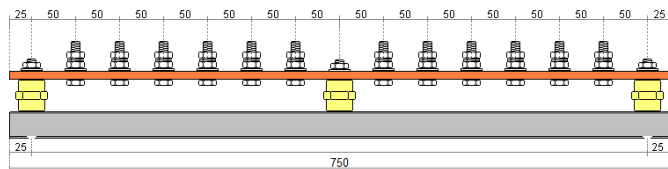

EBC 004

EBC 014

EBC 006

EBC 016

EBC 008

EBC 020

EBC 010

EBC 012

- M10 brass set screw assembly
- M10 brass full hexagon nut
- M10 brass full hexagon nut
- M10 brass form B full washer
- M10 x 35mm brass hexagon head set screw

Units 4-6, Red Lion Business Park,
Red Lion Road,
Tolworth, Surrey, KT6 7QD
Tel: 0044 (0)208 405 6789
Email: sales@etscablecomponents.com
Web: www.etscablecomponents.com