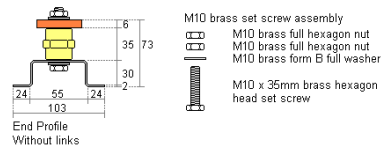

EBC 004

EBC 014

EBC 006

EBC 016

EBC 008

EBC 020

EBC 010

EBC 012

- M10 brass set screw assembly
- M10 brass full hexagon nut
- M10 brass full hexagon nut
- M10 brass form B full washer
- M10 x 35mm brass hexagon head set screw

Units 4-6, Red Lion Business Park,
Red Lion Road,
Tolworth, Surrey, KT6 7QD
Tel: 0044 (0)208 405 6789
Email: sales@etscablecomponents.com
Web: www.etscablecomponents.com