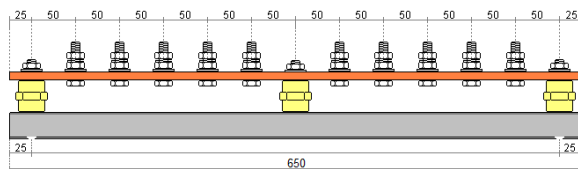

EBC 004

EBC 014

EBC 006

EBC 016

EBC 008

EBC 020

EBC 010

EBC 012

- M10 brass set screw assembly
- M10 brass full hexagon nut
- M10 brass full hexagon nut
- M10 brass form B full washer
- M10 x 35mm brass hexagon head set screw

Units 4-6, Red Lion Business Park,
Red Lion Road,
Tolworth, Surrey, KT6 7QD
Tel: 0044 (0)208 405 6789
Email: sales@etscablecomponents.com
Web: www.etscablecomponents.com