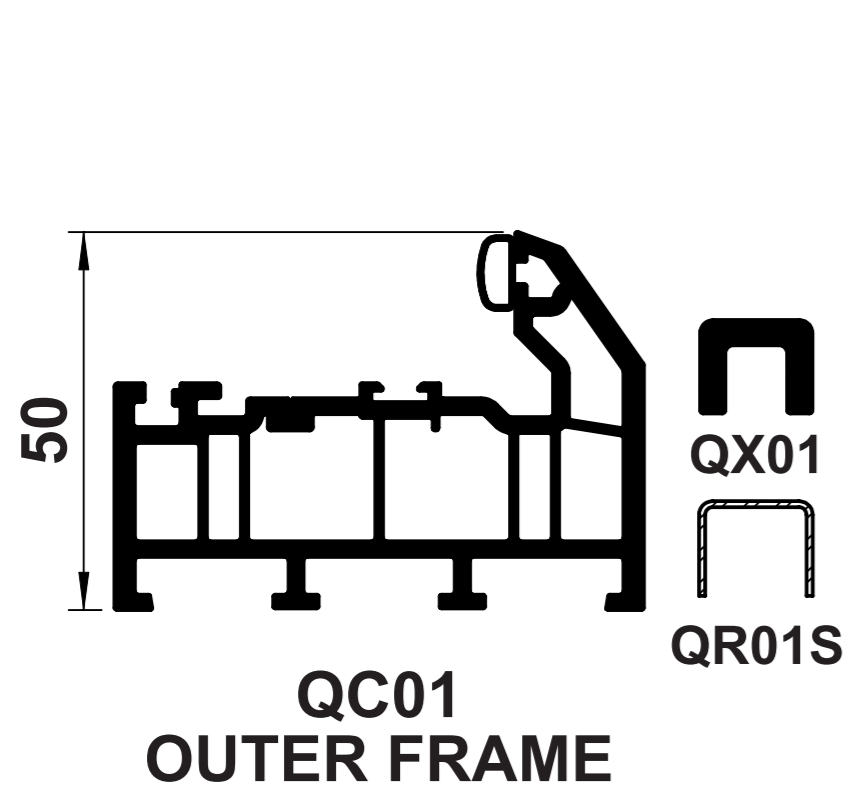

OUTER FRAMES

TRANSOMS/MULLIONS

WINDOW SASHES

DOOR PROFILES

FLUSH CASEMENT

GLAZING BEADS

FLUSH CASEMENT USES
QS65 GLAZING BEAD FOR
24mm GLAZING