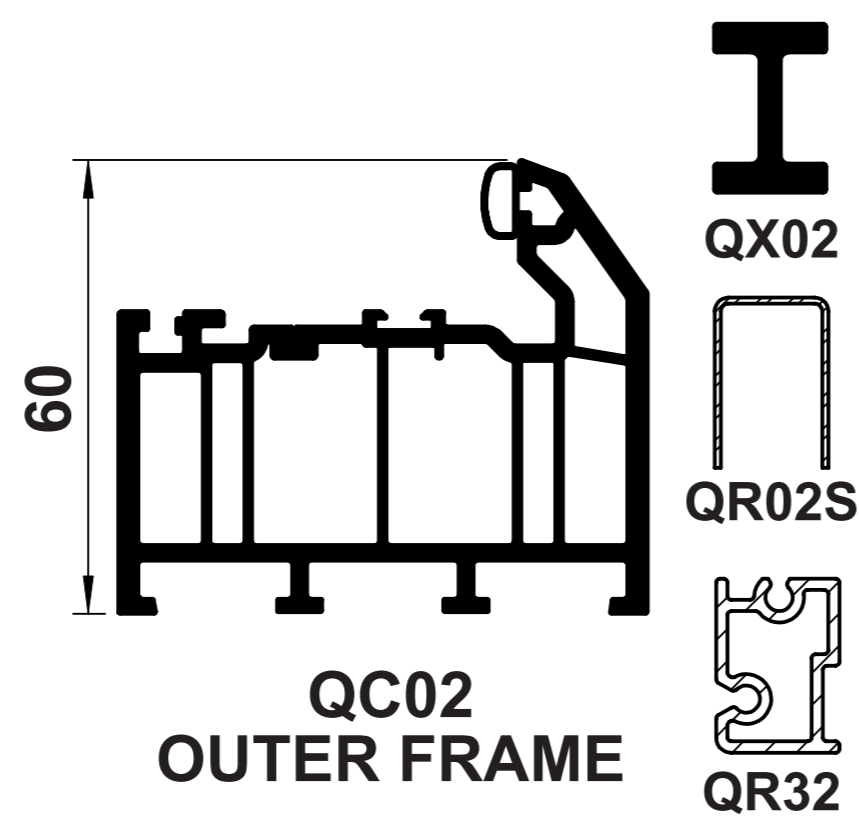

OUTER FRAMES

TRANSOMS/MULLIONS

WINDOW SASHES

DOOR PROFILES

FLUSH CASEMENT

GLAZING BEADS

FLUSH CASEMENT USES
QS65 GLAZING BEAD FOR
24mm GLAZING