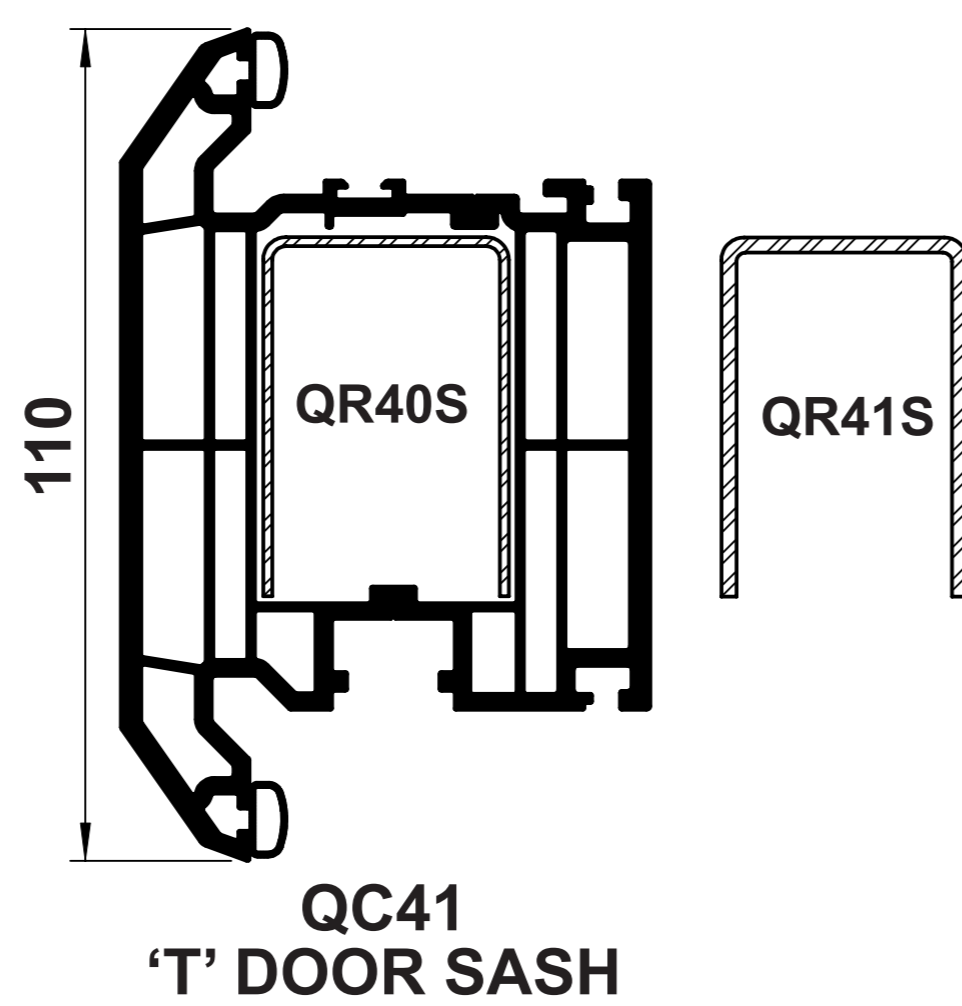

OUTER FRAMES

TRANSOMS/MULLIONS

WINDOW SASHES

DOOR PROFILES

FLUSH CASEMENT

GLAZING BEADS

FLUSH CASEMENT USES
QS65 GLAZING BEAD FOR
24mm GLAZING