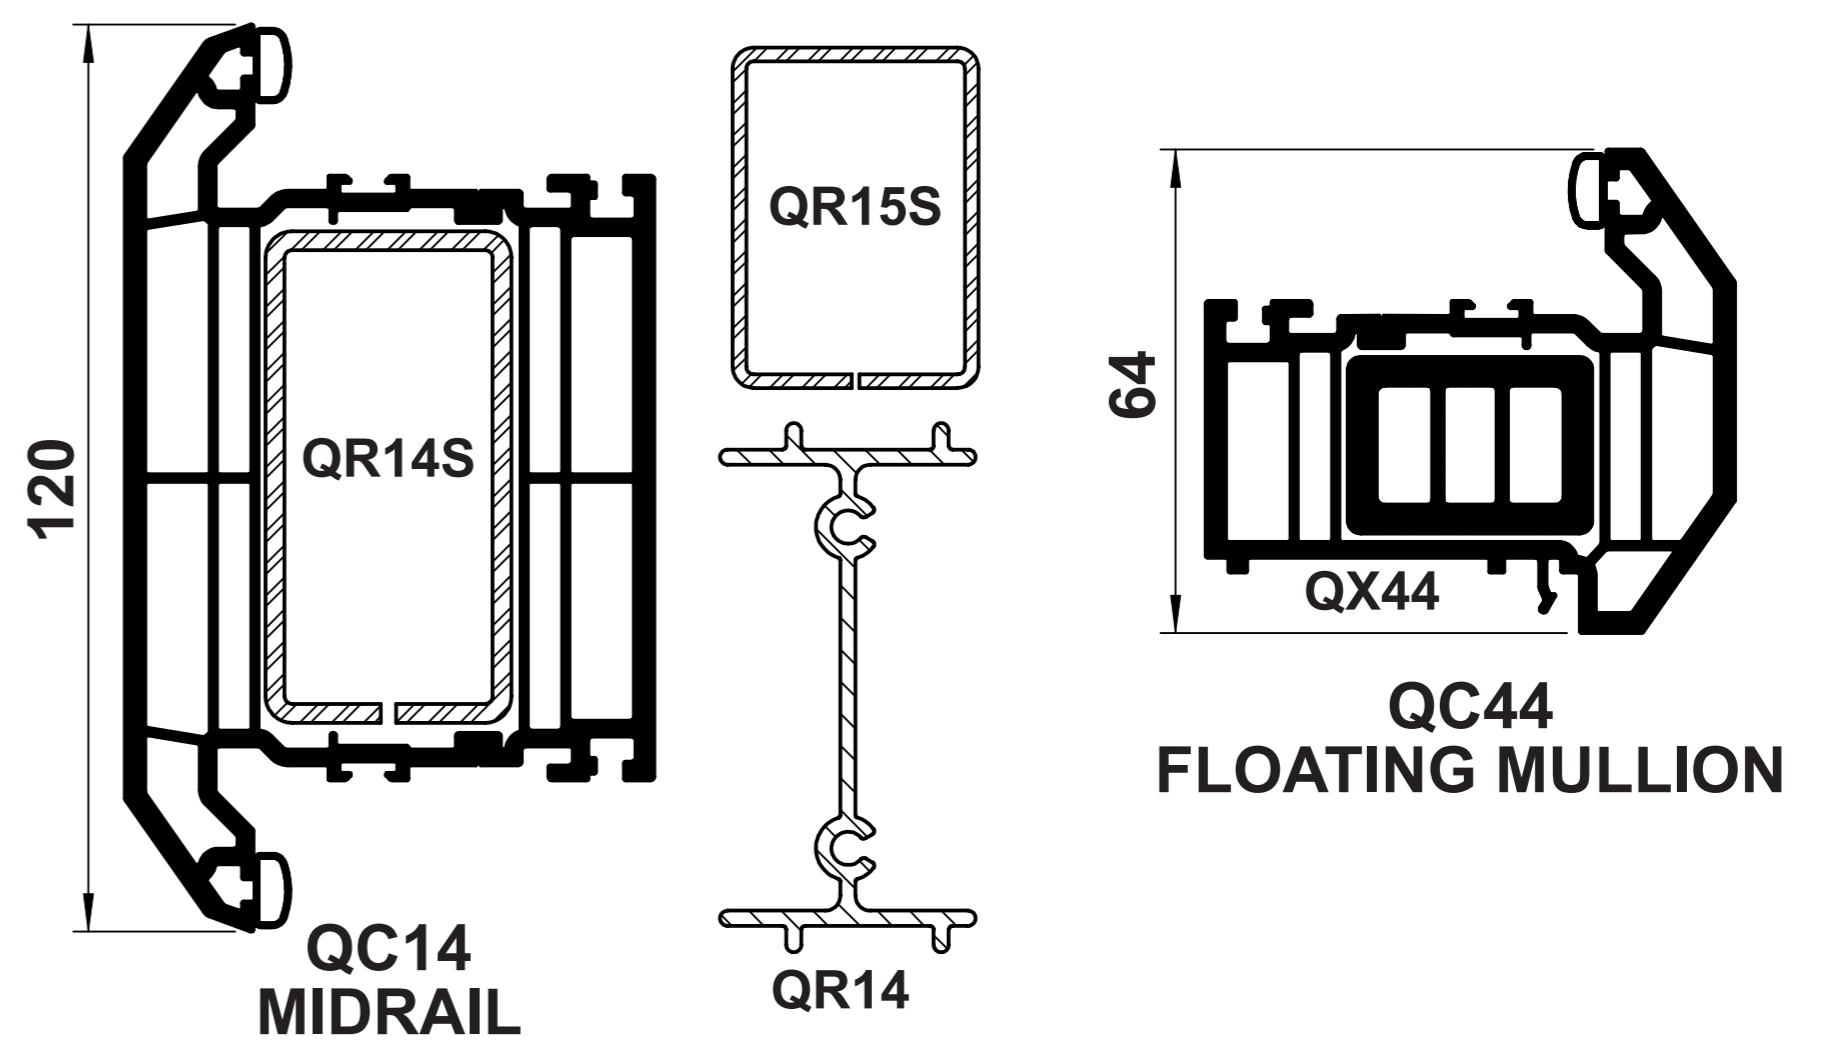

OUTER FRAMES

TRANSOMS/MULLIONS

WINDOW SASHES

DOOR PROFILES

FLUSH CASEMENT

GLAZING BEADS

FLUSH CASEMENT USES
QS65 GLAZING BEAD FOR
24mm GLAZING