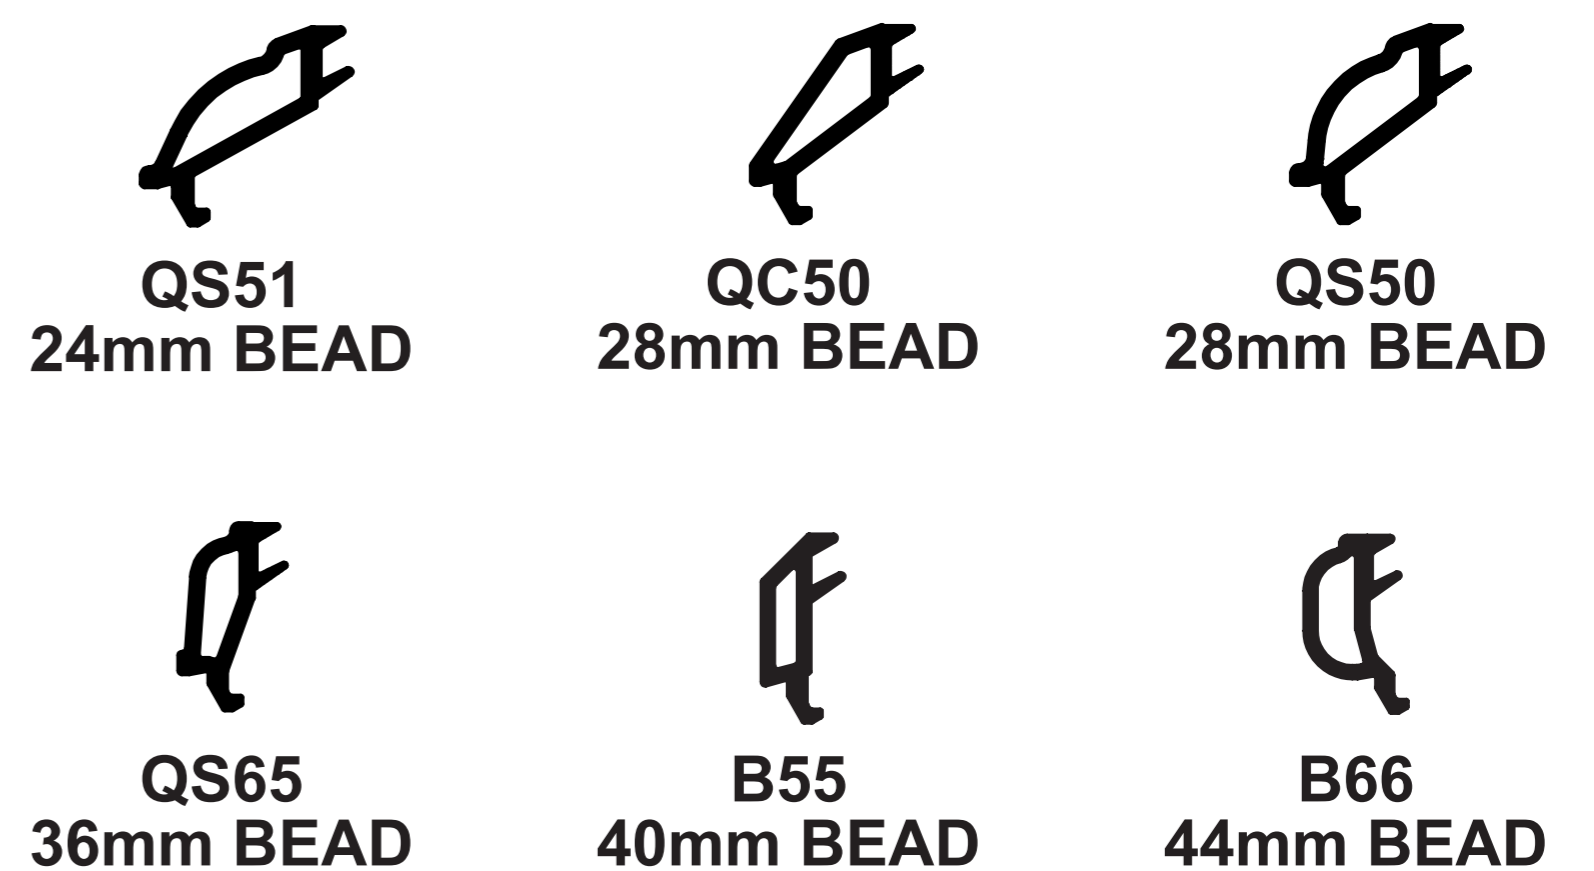

OUTER FRAMES

TRANSOMS/MULLIONS

WINDOW SASHES

DOOR PROFILES

FLUSH CASEMENT

GLAZING BEADS

FLUSH CASEMENT USES
QS65 GLAZING BEAD FOR
24mm GLAZING