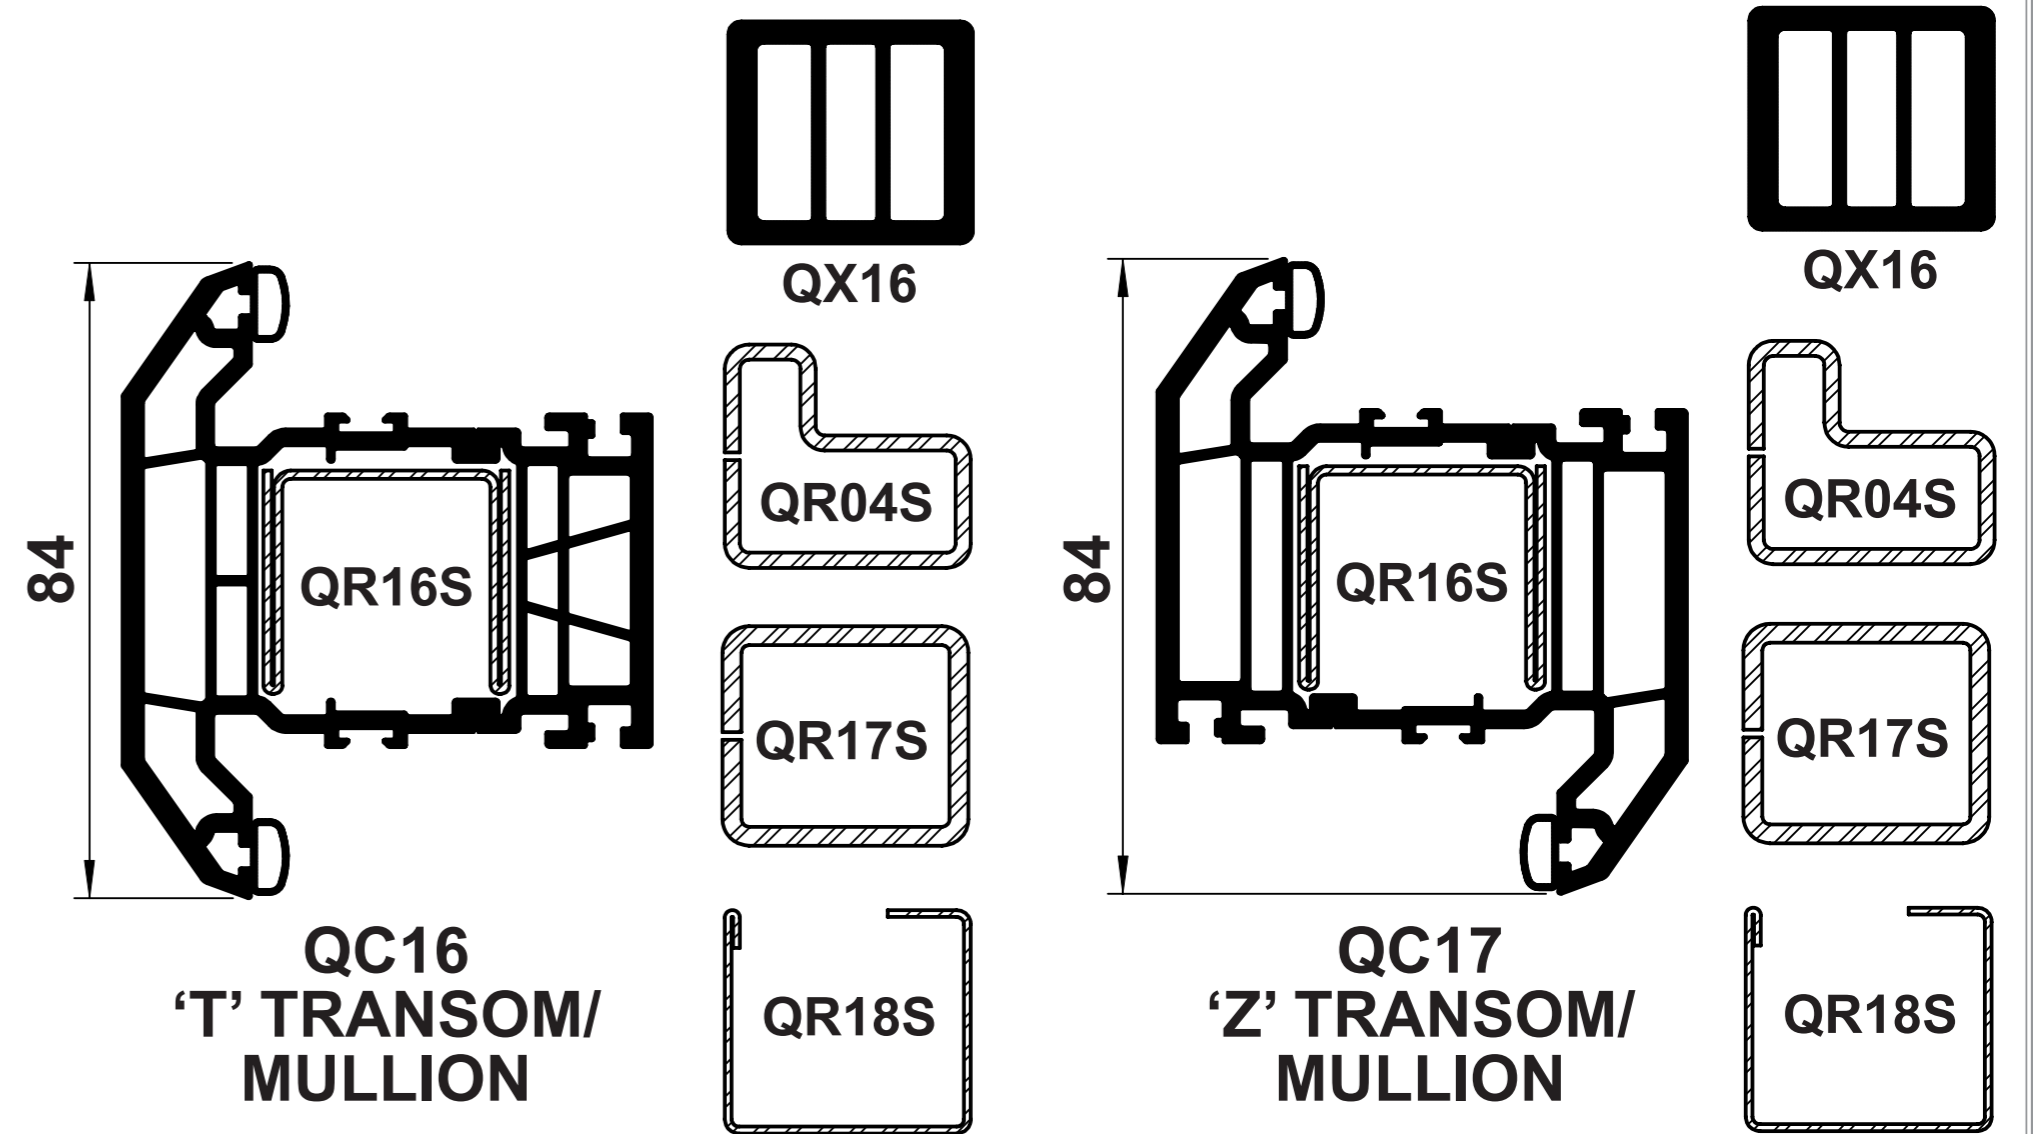

OUTER FRAMES

TRANSOMS/MULLIONS

WINDOW SASHES

DOOR PROFILES

FLUSH CASEMENT

GLAZING BEADS

FLUSH CASEMENT USES
QS65 GLAZING BEAD FOR
24mm GLAZING