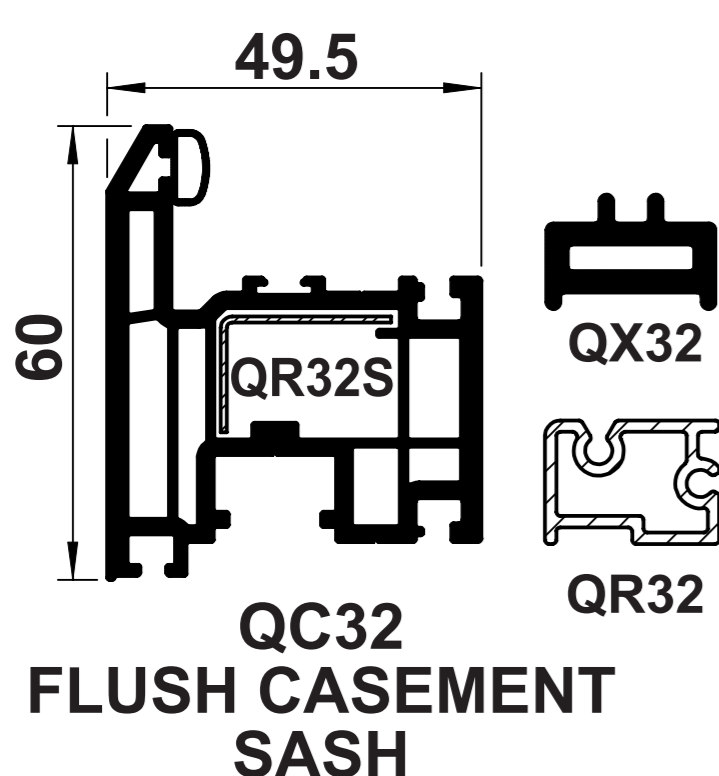

OUTER FRAMES

TRANSOMS/MULLIONS

WINDOW SASHES

DOOR PROFILES

FLUSH CASEMENT

GLAZING BEADS

FLUSH CASEMENT USES
QS65 GLAZING BEAD FOR
24mm GLAZING