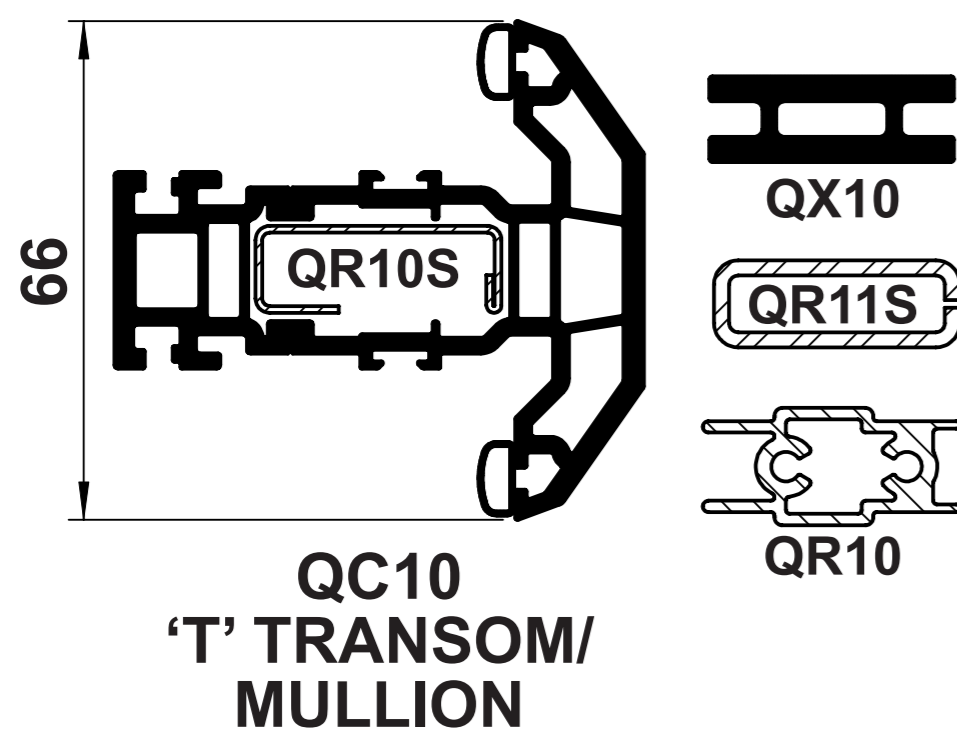

OUTER FRAMES

TRANSOMS/MULLIONS

WINDOW SASHES

DOOR PROFILES

FLUSH CASEMENT

GLAZING BEADS

FLUSH CASEMENT USES
QS65 GLAZING BEAD FOR
24mm GLAZING