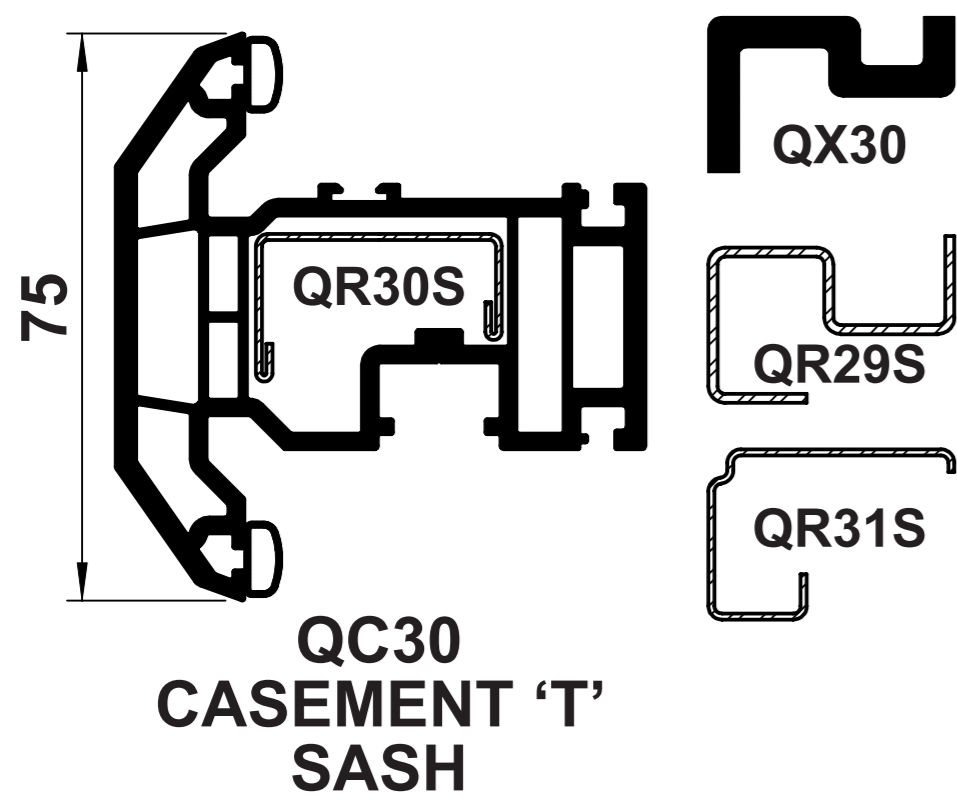

OUTER FRAMES

TRANSOMS/MULLIONS

WINDOW SASHES

DOOR PROFILES

FLUSH CASEMENT

GLAZING BEADS

FLUSH CASEMENT USES
QS65 GLAZING BEAD FOR
24mm GLAZING