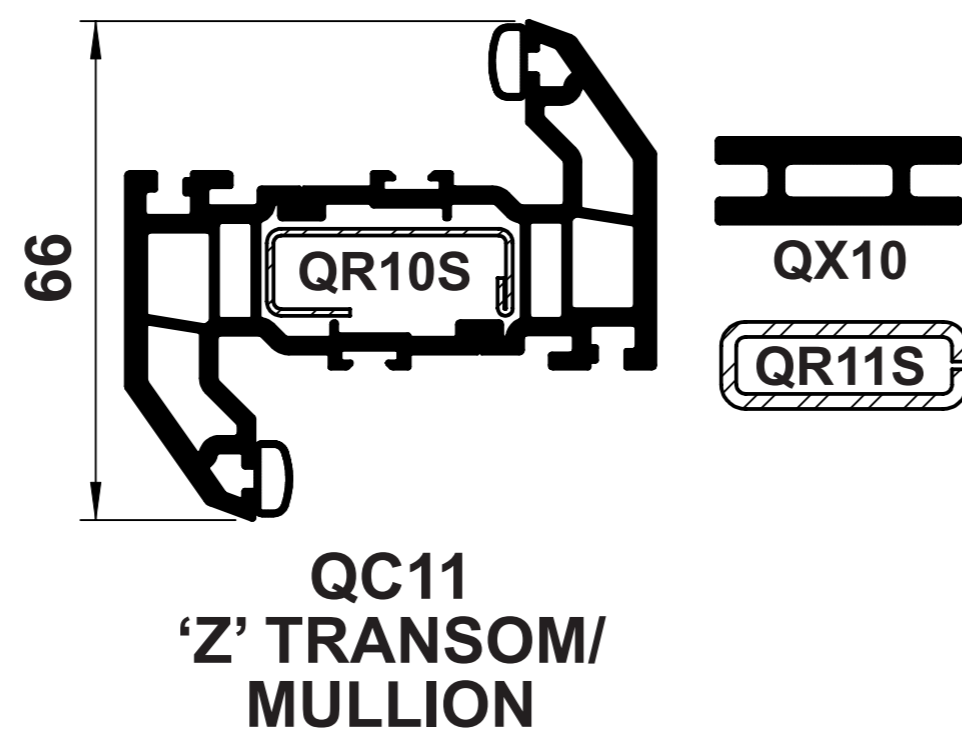

OUTER FRAMES

TRANSOMS/MULLIONS

WINDOW SASHES

DOOR PROFILES

FLUSH CASEMENT

GLAZING BEADS

FLUSH CASEMENT USES
QS65 GLAZING BEAD FOR
24mm GLAZING