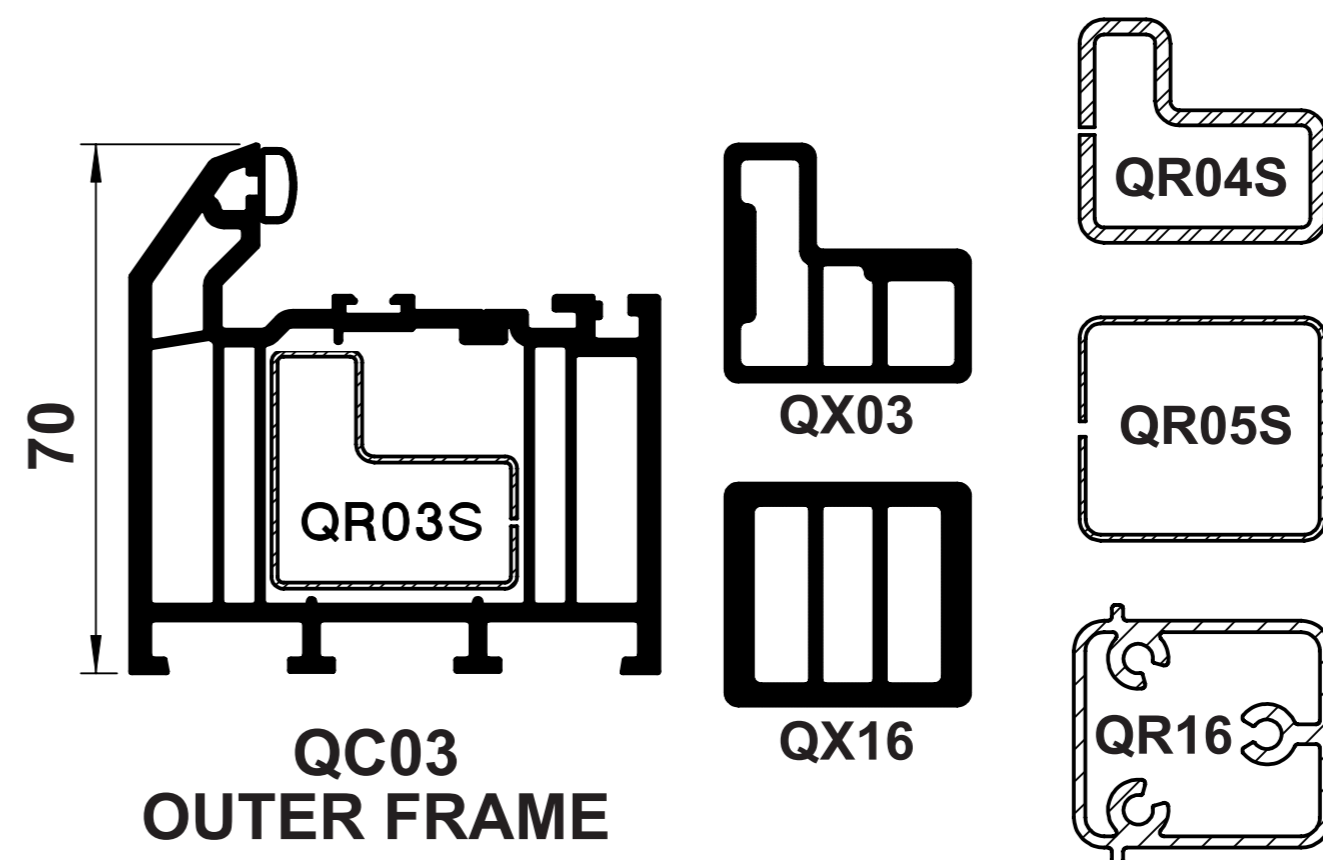

OUTER FRAMES

TRANSOMS/MULLIONS

WINDOW SASHES

DOOR PROFILES

FLUSH CASEMENT

GLAZING BEADS

FLUSH CASEMENT USES
QS65 GLAZING BEAD FOR
24mm GLAZING