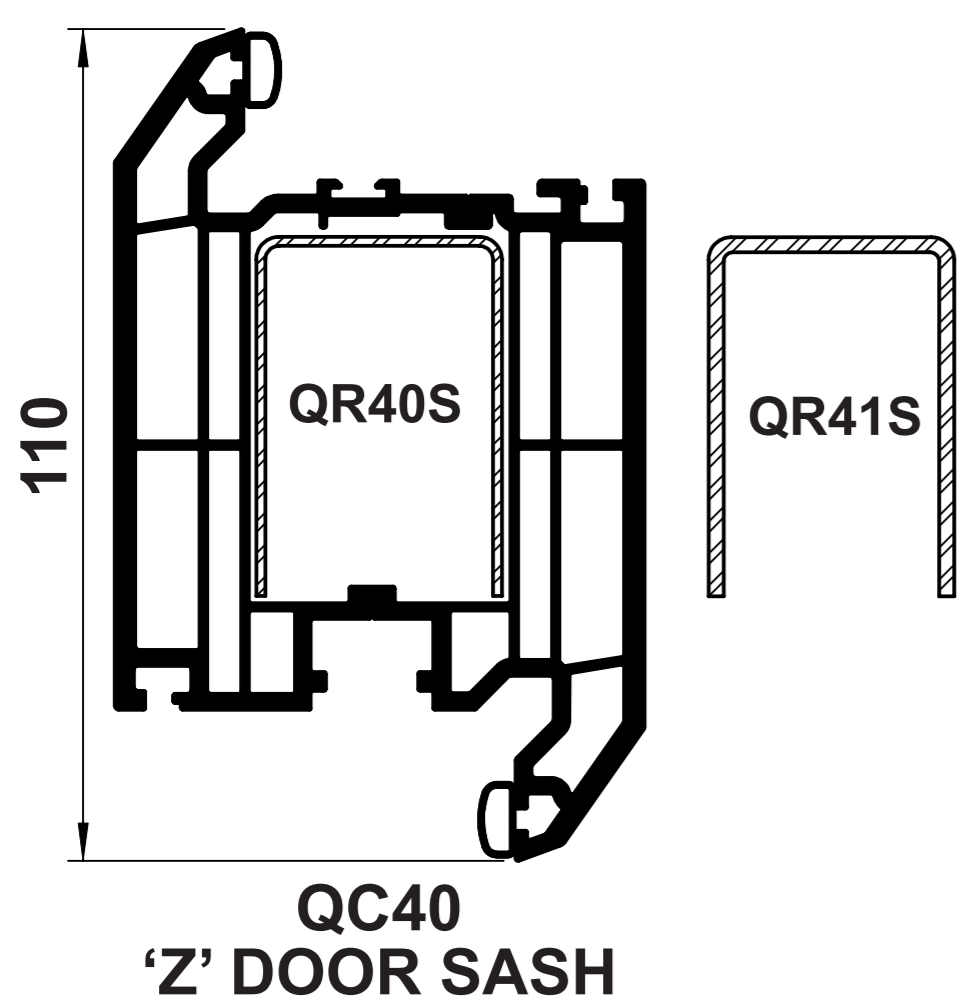

OUTER FRAMES

TRANSOMS/MULLIONS

WINDOW SASHES

DOOR PROFILES

FLUSH CASEMENT

GLAZING BEADS

FLUSH CASEMENT USES
QS65 GLAZING BEAD FOR
24mm GLAZING