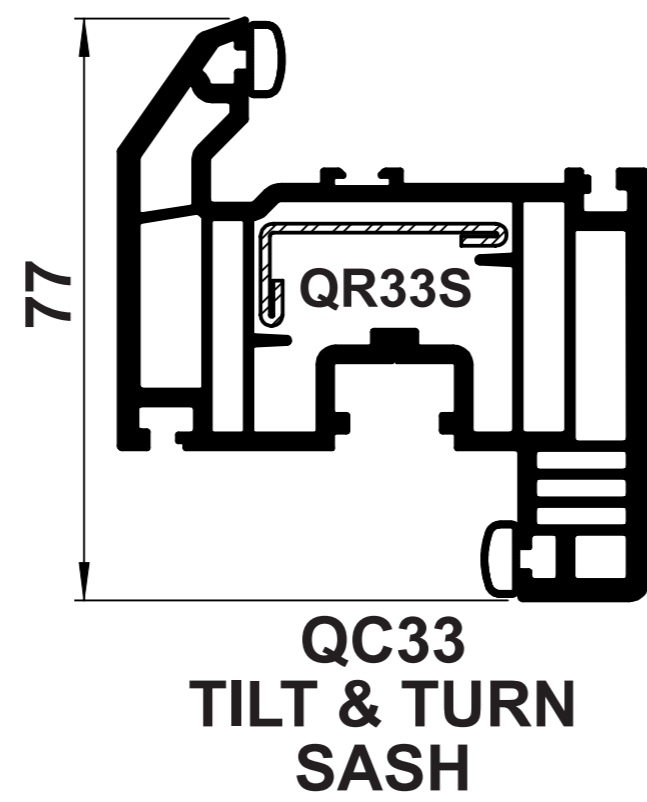

OUTER FRAMES

TRANSOMS/MULLIONS

WINDOW SASHES

DOOR PROFILES

FLUSH CASEMENT

GLAZING BEADS

FLUSH CASEMENT USES
QS65 GLAZING BEAD FOR
24mm GLAZING