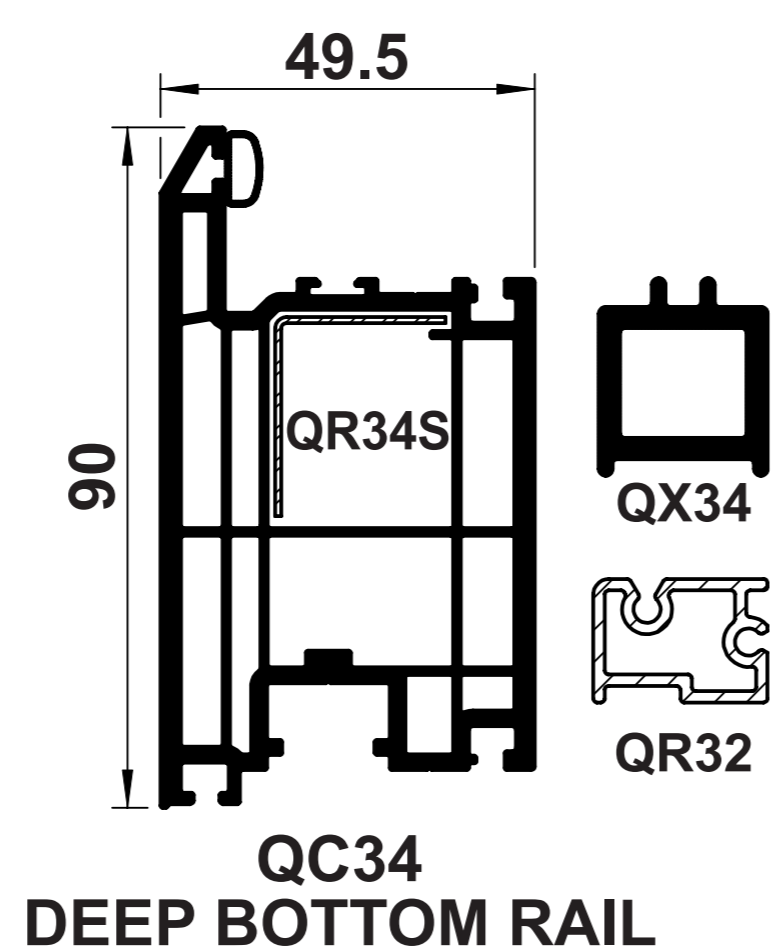

OUTER FRAMES

TRANSOMS/MULLIONS

WINDOW SASHES

DOOR PROFILES

FLUSH CASEMENT

GLAZING BEADS

FLUSH CASEMENT USES
QS65 GLAZING BEAD FOR
24mm GLAZING