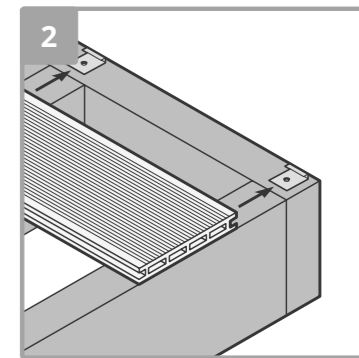

2 Slide the first board into the starter fastener.