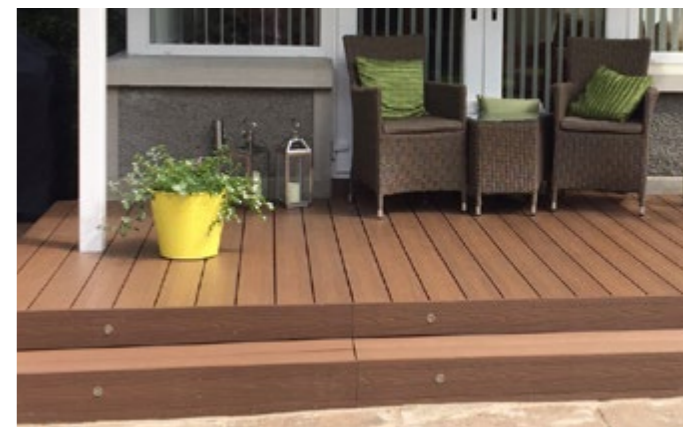

Frontier specification

£41.99 inc. VAT per board   **£10.50** inc. VAT per m
£34.99 ex. VAT

With a fully solid internal structure and advanced protective capping, EnviroBuild Frontier's Shield Technology will ensure complete strength and resistance.

Dimensions	142 x 22 mm profile 4 m lengths
Warranty	25 year residential 15 year commercial
Material	57% wood powder 30% recycled HDPE 13% stone powder and additives
Finish	Reversible anti-slip board with hardwood or wood-grain surface
Sustainability	Made with 100% renewable energy and 90% recycled materials

Make planning simple with our calculators

Your choice of aesthetic

Choose between a **realistic wood grain** on one side, or flip the board for a **hardwood surface**.

Find your finish

Up to **87%** Recycled Material

Bullnose Edging

£41.99 inc. VAT per length

- 142x22 mm profile in 4 m lengths
- 25 year Fade and Stain warranty
- Creates beautiful steps and picture-frame borders
- Colour matched with Frontier

Up to **87%** Recycled Material

Fascia Board

£37.99 inc. VAT per length

- 140x12 mm profile in 4 m lengths
- 25 year Fade and Stain warranty
- Conceals deck sides and substructures
- Colour matched with Frontier