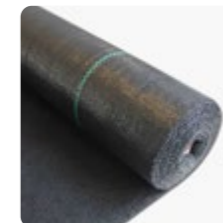

+44 (0) 208 088 4888

You may also need...

Coloured Screws

£14.99 inc. VAT
per box of 100

- Box of 100 colour-coated stainless steel screws, colour matched for the Explorer and Frontier ranges
- 6 mm head, 4 mm thread, 35 mm length
- Multi-purpose, perfect for installing corner trims and fascia boards