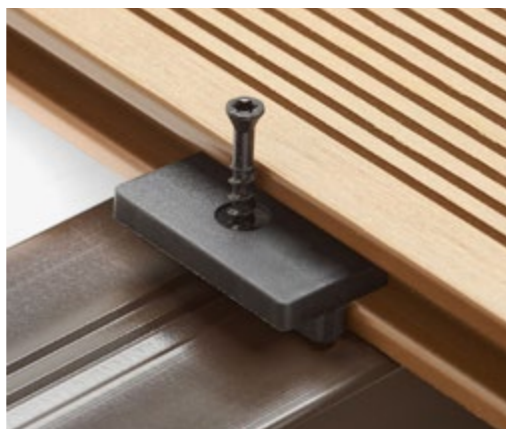

Read More

Hidden fasteners

6 mm Hidden Fasteners

£32.99 inc. VAT
per box of 100

- Creates a 6 mm gap between deck boards
- Seamless finish with quick and secure installation

Hidden Starter Fasteners

£18.59 inc. VAT
per box of 50

- Ensures the perfect fit and reduces surface screws
- Seamless finish with quick and secure installation

Stuck on something?

We can help with anything from providing a **free product estimation** to putting you in touch with **trusted installers**.