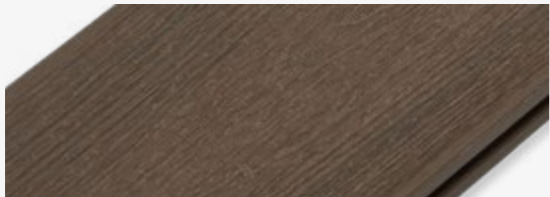

Want a free estimation?

We can help with any step of your project, including estimating materials, making suggestions and finding a trusted installer.

+44 (0) 208 088 4888