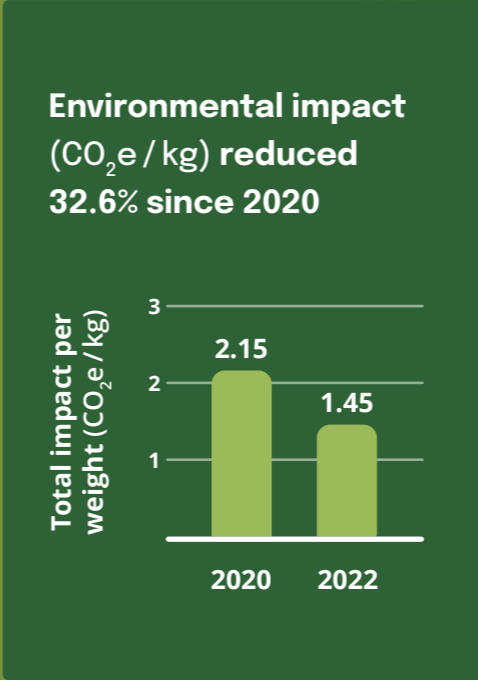

EnviroBuild decking boards will produce up to 64% less CO₂e across its lifetime than softwood timber decking boards.

Timber   **EnviroBuild Composite**