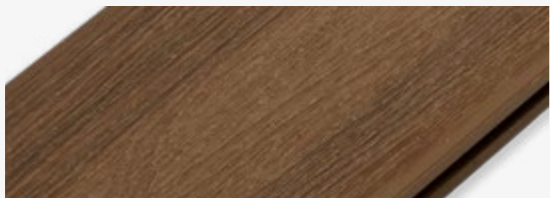

Teak

Frontier Collection