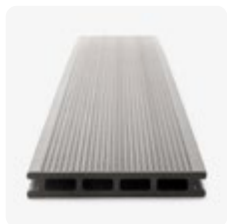

Explorer specification

£29.99 inc. VAT per board
£7.50 inc. VAT per m
£24.99 ex. VAT

Low-maintenance, enhanced durability and supported by a 15-year warranty, Explorer will save you time and money every year over standard wood products.

Dimensions	145 x 21 mm profile 4 m lengths
Warranty	15 year residential 10 year commercial
Material	57% wood powder 30% recycled HDPE 13% stone powder and additives
Finish	Reversible anti-slip board with embossed side and grooved side
Sustainability	Made with 100% renewable energy and 87% recycled materials