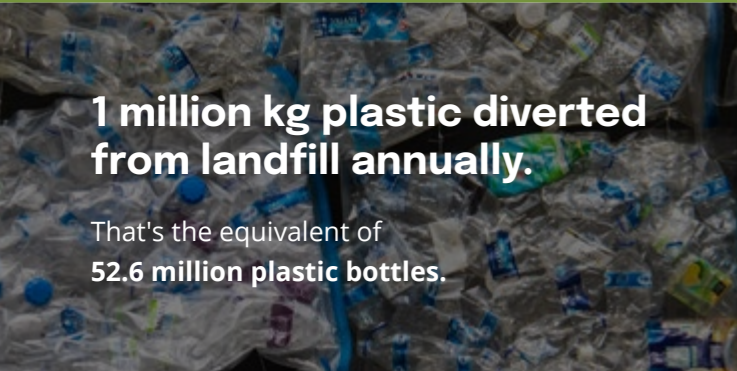

Feel confident in making the sustainable choice

We endeavour to provide the most sustainable products on the market. Here's why your purchase can make a positive impact on the environment.

1 million kg plastic diverted from landfill annually.

That's the equivalent of **52.6 million plastic bottles.**

We use wind power

From 2021 EnviroBuild Composites have been manufactured using **100% renewable wind energy**. This gave EnviroBuild Composites a **carbon footprint (CO₂e) reduction of 33%**.

87% recycled material

This includes 57% recycled wood powder, 30% recycled HDPE, 6% stone powder and 7% additives.