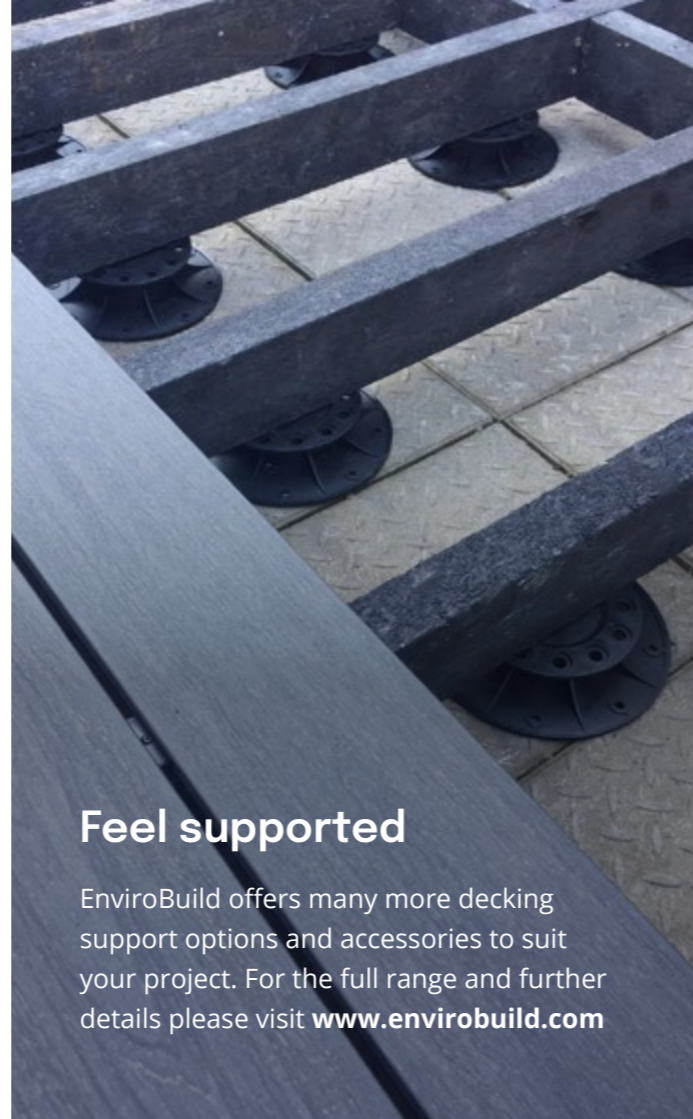

Decking support

Plastic Joists

£22.19 inc. VAT
per length

Made with **100%** Recycled Material

- 50x50, 50x100, 50x150 mm profile joists in 3.4 m lengths
- 100x100 mm profile posts available

Adjustable Supports

From
£2.63 inc. VAT
per pedestal

Made with **90%** Recycled Material

- 10-740 mm height range
- Joist cradles, slope correctors and protective mats available

Feel supported

EnviroBuild offers many more decking support options and accessories to suit your project. For the full range and further details please visit www.envirobuild.com

Easy installation

Save precious time

With our **easy-to-use hidden fasteners**, everything clips into place neatly.

Enjoy a seamless look

EnviroBuild's revolutionary **hidden fastener system** will leave your deck with a **flush, screwless finish**.

Full Guide

Find the full installation guide in the resource centre on our website, or simply scan the QR code.