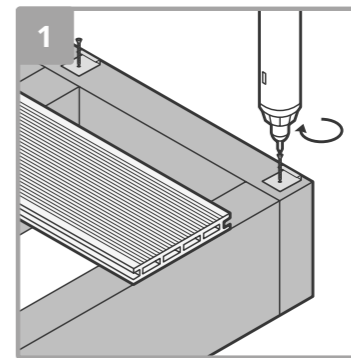

1 Fix starter clips to the outer edge of your deck.