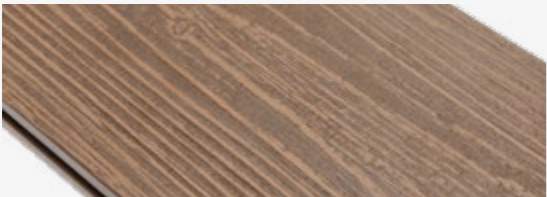

Stuck on something?

We can help with anything from providing a free product estimation to putting you in touch with trusted installers.

+44 (0) 208 088 4888