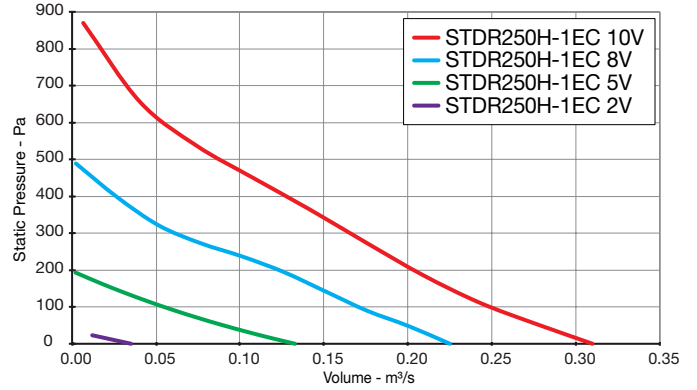

Twinflow STDR

Performance Curves

THREE Phase - 380V to 415V / 50Hz

Elta Fans Limited has a policy of continuous product development and improvement and therefore reserves the right to supply products which may differ from those illustrated and described in this publication. Confirmation of dimensions and data will be supplied on request.

Twinflow STDR

Performance Curves

SINGLE Phase - 200V to 277V / 50Hz or 60Hz

Elta Fans Limited has a policy of continuous product development and improvement and therefore reserves the right to supply products which may differ from those illustrated and described in this publication. Confirmation of dimensions and data will be supplied on request.