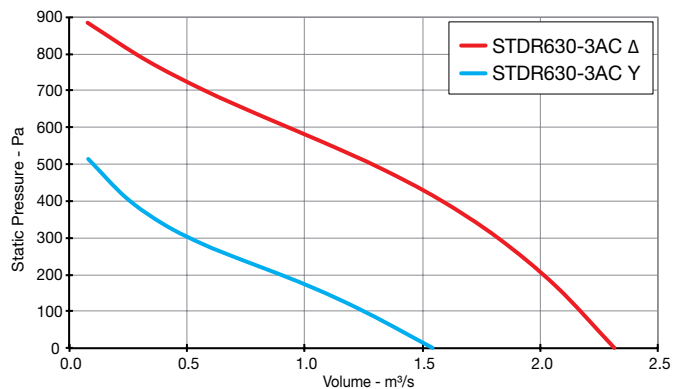

EC THREE Phase - 380V to 480V / 50Hz or 60Hz

Product Code	Page No.
STDR500-3EC	6
STDR560-3EC	6
STDR630-3EC	6
STDR710-3EC	6

Twinflow STDR

Performance Curves

SINGLE Phase - 220V to 240V / 50Hz

Elta Fans Limited has a policy of continuous product development and improvement and therefore reserves the right to supply products which may differ from those illustrated and described in this publication. Confirmation of dimensions and data will be supplied on request.

Twinflow STDR

Performance Curves

THREE Phase - 380V to 415V / 50Hz

Elta Fans Limited has a policy of continuous product development and improvement and therefore reserves the right to supply products which may differ from those illustrated and described in this publication. Confirmation of dimensions and data will be supplied on request.

Twinflow STDR

Performance Curves

SINGLE Phase - 200V to 277V / 50Hz or 60Hz

Elta Fans Limited has a policy of continuous product development and improvement and therefore reserves the right to supply products which may differ from those illustrated and described in this publication. Confirmation of dimensions and data will be supplied on request.