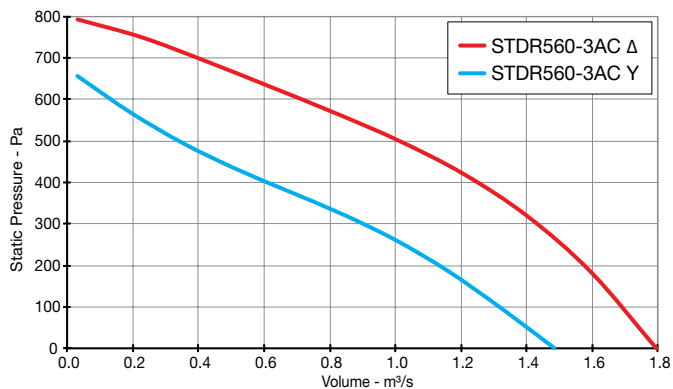

EC THREE Phase - 380V to 480V / 50Hz or 60Hz

Product Code	Page No.
STDR500-3EC	6
STDR560-3EC	6
STDR630-3EC	6
STDR710-3EC	6

Twinflow STDR

Performance Curves

SINGLE Phase - 220V to 240V / 50Hz

Elta Fans Limited has a policy of continuous product development and improvement and therefore reserves the right to supply products which may differ from those illustrated and described in this publication. Confirmation of dimensions and data will be supplied on request.

Twinflow STDR

Performance Curves

THREE Phase - 380V to 415V / 50Hz

Elta Fans Limited has a policy of continuous product development and improvement and therefore reserves the right to supply products which may differ from those illustrated and described in this publication. Confirmation of dimensions and data will be supplied on request.

Twinflow STDR

Performance Curves

SINGLE Phase - 200V to 277V / 50Hz or 60Hz

Elta Fans Limited has a policy of continuous product development and improvement and therefore reserves the right to supply products which may differ from those illustrated and described in this publication. Confirmation of dimensions and data will be supplied on request.