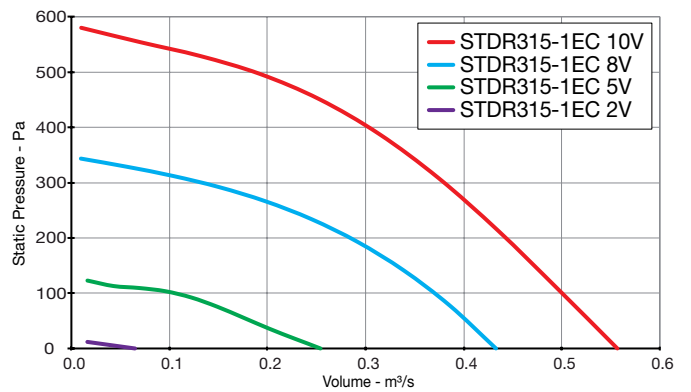

EC THREE Phase - 380V to 480V / 50Hz or 60Hz

Product Code	Page No.
STDR500-3EC	6
STDR560-3EC	6
STDR630-3EC	6
STDR710-3EC	6

Twinflow STDR

Performance Curves

SINGLE Phase - 220V to 240V / 50Hz

Elta Fans Limited has a policy of continuous product development and improvement and therefore reserves the right to supply products which may differ from those illustrated and described in this publication. Confirmation of dimensions and data will be supplied on request.

Twinflow STDR

Performance Curves

THREE Phase - 380V to 415V / 50Hz

Elta Fans Limited has a policy of continuous product development and improvement and therefore reserves the right to supply products which may differ from those illustrated and described in this publication. Confirmation of dimensions and data will be supplied on request.

Twinflow STDR

Performance Curves

SINGLE Phase - 200V to 277V / 50Hz or 60Hz

Elta Fans Limited has a policy of continuous product development and improvement and therefore reserves the right to supply products which may differ from those illustrated and described in this publication. Confirmation of dimensions and data will be supplied on request.