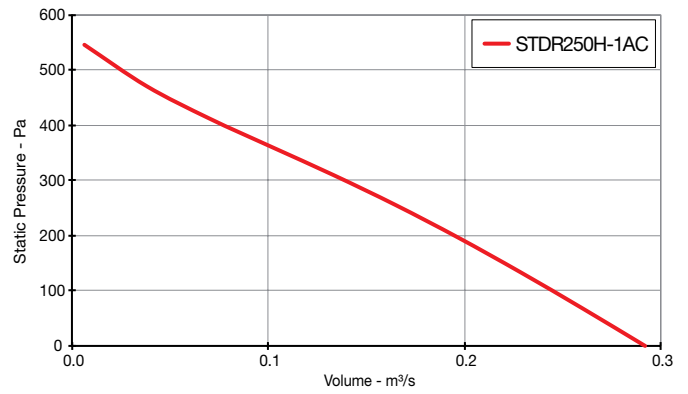

EC THREE Phase - 380V to 480V / 50Hz or 60Hz

Product Code	Page No.
STDR500-3EC	6
STDR560-3EC	6
STDR630-3EC	6
STDR710-3EC	6

Twinflow STDR

Performance Curves

SINGLE Phase - 220V to 240V / 50Hz

Elta Fans Limited has a policy of continuous product development and improvement and therefore reserves the right to supply products which may differ from those illustrated and described in this publication. Confirmation of dimensions and data will be supplied on request.

Twinflow STDR

Performance Curves

THREE Phase - 380V to 415V / 50Hz

Elta Fans Limited has a policy of continuous product development and improvement and therefore reserves the right to supply products which may differ from those illustrated and described in this publication. Confirmation of dimensions and data will be supplied on request.

Twinflow STDR

Performance Curves

SINGLE Phase - 200V to 277V / 50Hz or 60Hz

Elta Fans Limited has a policy of continuous product development and improvement and therefore reserves the right to supply products which may differ from those illustrated and described in this publication. Confirmation of dimensions and data will be supplied on request.