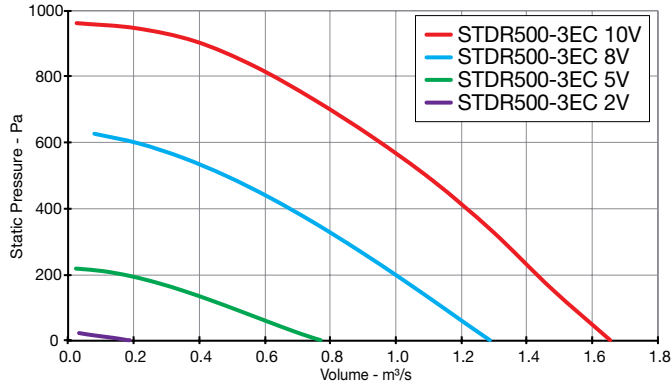

Twinflow STDR

Performance Curves

THREE Phase - 380V to 415V / 50Hz

Elta Fans Limited has a policy of continuous product development and improvement and therefore reserves the right to supply products which may differ from those illustrated and described in this publication. Confirmation of dimensions and data will be supplied on request.

Twinflow STDR

Performance Curves

SINGLE Phase - 200V to 277V / 50Hz or 60Hz

Elta Fans Limited has a policy of continuous product development and improvement and therefore reserves the right to supply products which may differ from those illustrated and described in this publication. Confirmation of dimensions and data will be supplied on request.

Twinflow STDR

Performance Curves

THREE Phase - 380V to 480V / 50Hz or 60Hz

Elta Fans Limited has a policy of continuous product development and improvement and therefore reserves the right to supply products which may differ from those illustrated and described in this publication. Confirmation of dimensions and data will be supplied on request.