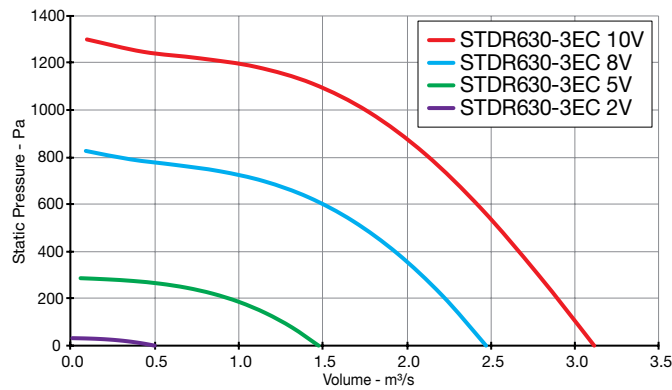

Twinflow STDR

Performance Curves

THREE Phase - 380V to 415V / 50Hz

Elta Fans Limited has a policy of continuous product development and improvement and therefore reserves the right to supply products which may differ from those illustrated and described in this publication. Confirmation of dimensions and data will be supplied on request.

Twinflow STDR

Performance Curves

SINGLE Phase - 200V to 277V / 50Hz or 60Hz

Elta Fans Limited has a policy of continuous product development and improvement and therefore reserves the right to supply products which may differ from those illustrated and described in this publication. Confirmation of dimensions and data will be supplied on request.

Twinflow STDR

Performance Curves

THREE Phase - 380V to 480V / 50Hz or 60Hz

Elta Fans Limited has a policy of continuous product development and improvement and therefore reserves the right to supply products which may differ from those illustrated and described in this publication. Confirmation of dimensions and data will be supplied on request.