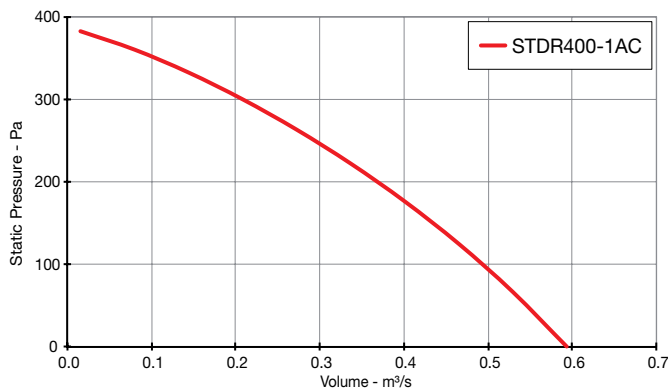

EC THREE Phase - 380V to 480V / 50Hz or 60Hz

Product Code	Page No.
STDR500-3EC	6
STDR560-3EC	6
STDR630-3EC	6
STDR710-3EC	6

Twinflow STDR

Performance Curves

SINGLE Phase - 220V to 240V / 50Hz

Elta Fans Limited has a policy of continuous product development and improvement and therefore reserves the right to supply products which may differ from those illustrated and described in this publication. Confirmation of dimensions and data will be supplied on request.

Twinflow STDR

Performance Curves

THREE Phase - 380V to 415V / 50Hz

Elta Fans Limited has a policy of continuous product development and improvement and therefore reserves the right to supply products which may differ from those illustrated and described in this publication. Confirmation of dimensions and data will be supplied on request.