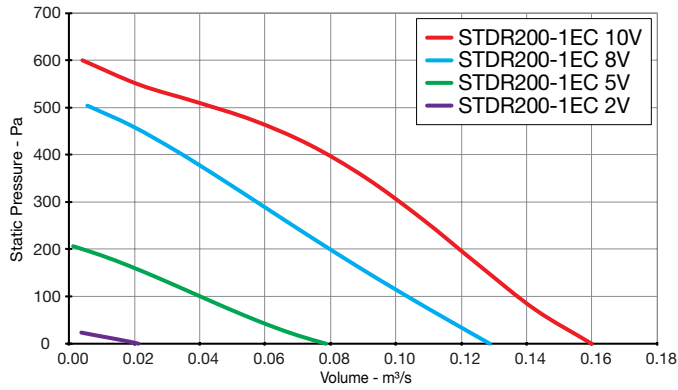

EC THREE Phase - 380V to 480V / 50Hz or 60Hz

Product Code	Page No.
STDR500-3EC	6
STDR560-3EC	6
STDR630-3EC	6
STDR710-3EC	6

Twinflow STDR

Performance Curves

SINGLE Phase - 220V to 240V / 50Hz

Elta Fans Limited has a policy of continuous product development and improvement and therefore reserves the right to supply products which may differ from those illustrated and described in this publication. Confirmation of dimensions and data will be supplied on request.

Twinflow STDR

Performance Curves

THREE Phase - 380V to 415V / 50Hz

Elta Fans Limited has a policy of continuous product development and improvement and therefore reserves the right to supply products which may differ from those illustrated and described in this publication. Confirmation of dimensions and data will be supplied on request.

Twinflow STDR

Performance Curves

SINGLE Phase - 200V to 277V / 50Hz or 60Hz

Elta Fans Limited has a policy of continuous product development and improvement and therefore reserves the right to supply products which may differ from those illustrated and described in this publication. Confirmation of dimensions and data will be supplied on request.