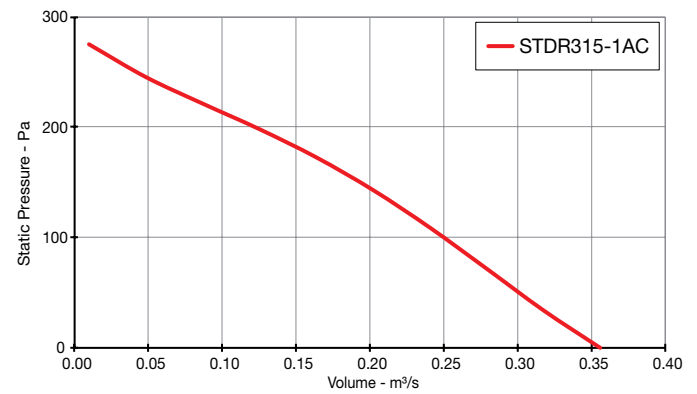

EC THREE Phase - 380V to 480V / 50Hz or 60Hz

Product Code	Page No.
STDR500-3EC	6
STDR560-3EC	6
STDR630-3EC	6
STDR710-3EC	6

Twinflow STDR

Performance Curves

SINGLE Phase - 220V to 240V / 50Hz

Elta Fans Limited has a policy of continuous product development and improvement and therefore reserves the right to supply products which may differ from those illustrated and described in this publication. Confirmation of dimensions and data will be supplied on request.

Twinflow STDR

Performance Curves

THREE Phase - 380V to 415V / 50Hz

Elta Fans Limited has a policy of continuous product development and improvement and therefore reserves the right to supply products which may differ from those illustrated and described in this publication. Confirmation of dimensions and data will be supplied on request.

Twinflow STDR

Performance Curves

SINGLE Phase - 200V to 277V / 50Hz or 60Hz

Elta Fans Limited has a policy of continuous product development and improvement and therefore reserves the right to supply products which may differ from those illustrated and described in this publication. Confirmation of dimensions and data will be supplied on request.