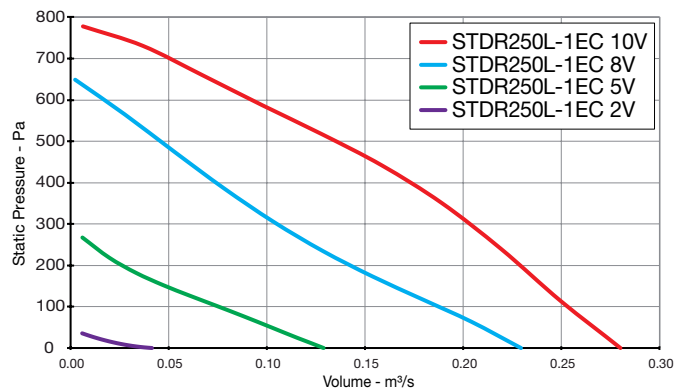

EC THREE Phase - 380V to 480V / 50Hz or 60Hz

Product Code	Page No.
STDR500-3EC	6
STDR560-3EC	6
STDR630-3EC	6
STDR710-3EC	6

Twinflow STDR

Performance Curves

SINGLE Phase - 220V to 240V / 50Hz

Elta Fans Limited has a policy of continuous product development and improvement and therefore reserves the right to supply products which may differ from those illustrated and described in this publication. Confirmation of dimensions and data will be supplied on request.

Twinflow STDR

Performance Curves

THREE Phase - 380V to 415V / 50Hz

Elta Fans Limited has a policy of continuous product development and improvement and therefore reserves the right to supply products which may differ from those illustrated and described in this publication. Confirmation of dimensions and data will be supplied on request.

Twinflow STDR

Performance Curves

SINGLE Phase - 200V to 277V / 50Hz or 60Hz

Elta Fans Limited has a policy of continuous product development and improvement and therefore reserves the right to supply products which may differ from those illustrated and described in this publication. Confirmation of dimensions and data will be supplied on request.