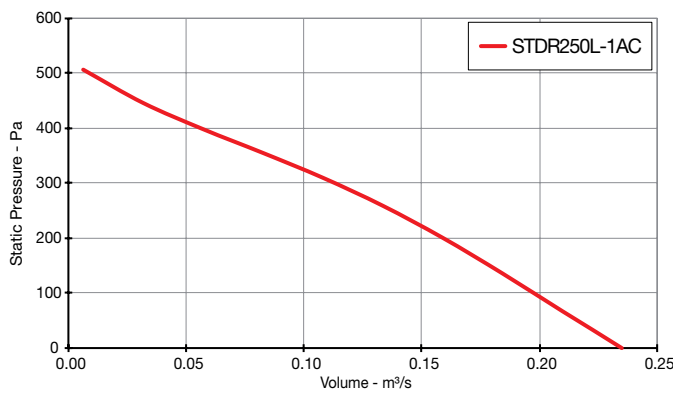

EC THREE Phase - 380V to 480V / 50Hz or 60Hz

Product Code	Page No.
STDR500-3EC	6
STDR560-3EC	6
STDR630-3EC	6
STDR710-3EC	6

Twinflow STDR

Performance Curves

SINGLE Phase - 220V to 240V / 50Hz

Elta Fans Limited has a policy of continuous product development and improvement and therefore reserves the right to supply products which may differ from those illustrated and described in this publication. Confirmation of dimensions and data will be supplied on request.

Twinflow STDR

Performance Curves

THREE Phase - 380V to 415V / 50Hz

Elta Fans Limited has a policy of continuous product development and improvement and therefore reserves the right to supply products which may differ from those illustrated and described in this publication. Confirmation of dimensions and data will be supplied on request.

Twinflow STDR

Performance Curves

SINGLE Phase - 200V to 277V / 50Hz or 60Hz

Elta Fans Limited has a policy of continuous product development and improvement and therefore reserves the right to supply products which may differ from those illustrated and described in this publication. Confirmation of dimensions and data will be supplied on request.