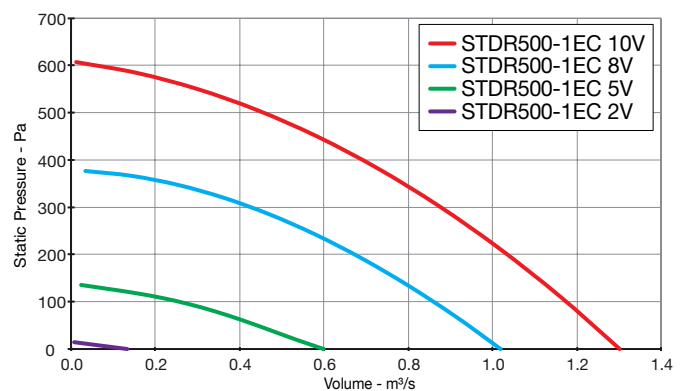

EC THREE Phase - 380V to 480V / 50Hz or 60Hz

Product Code	Page No.
STDR500-3EC	6
STDR560-3EC	6
STDR630-3EC	6
STDR710-3EC	6

Twinflow STDR

Performance Curves

SINGLE Phase - 220V to 240V / 50Hz

Elta Fans Limited has a policy of continuous product development and improvement and therefore reserves the right to supply products which may differ from those illustrated and described in this publication. Confirmation of dimensions and data will be supplied on request.

Twinflow STDR

Performance Curves

THREE Phase - 380V to 415V / 50Hz

Elta Fans Limited has a policy of continuous product development and improvement and therefore reserves the right to supply products which may differ from those illustrated and described in this publication. Confirmation of dimensions and data will be supplied on request.

Twinflow STDR

Performance Curves

SINGLE Phase - 200V to 277V / 50Hz or 60Hz

Elta Fans Limited has a policy of continuous product development and improvement and therefore reserves the right to supply products which may differ from those illustrated and described in this publication. Confirmation of dimensions and data will be supplied on request.