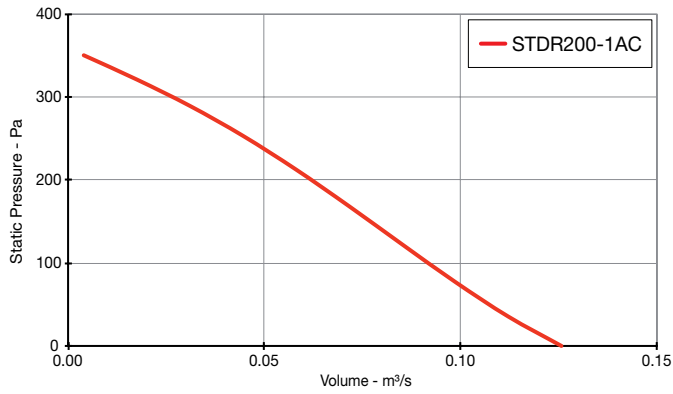

EC THREE Phase - 380V to 480V / 50Hz or 60Hz

Product Code	Page No.
STDR500-3EC	6
STDR560-3EC	6
STDR630-3EC	6
STDR710-3EC	6

Twinflow STDR

Performance Curves

SINGLE Phase - 220V to 240V / 50Hz

Elta Fans Limited has a policy of continuous product development and improvement and therefore reserves the right to supply products which may differ from those illustrated and described in this publication. Confirmation of dimensions and data will be supplied on request.

Twinflow STDR

Performance Curves

THREE Phase - 380V to 415V / 50Hz

Elta Fans Limited has a policy of continuous product development and improvement and therefore reserves the right to supply products which may differ from those illustrated and described in this publication. Confirmation of dimensions and data will be supplied on request.

Twinflow STDR

Performance Curves

SINGLE Phase - 200V to 277V / 50Hz or 60Hz

Elta Fans Limited has a policy of continuous product development and improvement and therefore reserves the right to supply products which may differ from those illustrated and described in this publication. Confirmation of dimensions and data will be supplied on request.