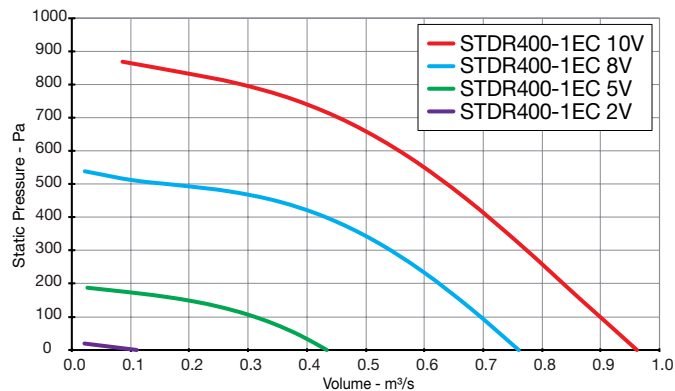

EC THREE Phase - 380V to 480V / 50Hz or 60Hz

Product Code	Page No.
STDR500-3EC	6
STDR560-3EC	6
STDR630-3EC	6
STDR710-3EC	6

Twinflow STDR

Performance Curves

SINGLE Phase - 220V to 240V / 50Hz

Elta Fans Limited has a policy of continuous product development and improvement and therefore reserves the right to supply products which may differ from those illustrated and described in this publication. Confirmation of dimensions and data will be supplied on request.

Twinflow STDR

Performance Curves

THREE Phase - 380V to 415V / 50Hz

Elta Fans Limited has a policy of continuous product development and improvement and therefore reserves the right to supply products which may differ from those illustrated and described in this publication. Confirmation of dimensions and data will be supplied on request.

Twinflow STDR

Performance Curves

SINGLE Phase - 200V to 277V / 50Hz or 60Hz

Elta Fans Limited has a policy of continuous product development and improvement and therefore reserves the right to supply products which may differ from those illustrated and described in this publication. Confirmation of dimensions and data will be supplied on request.