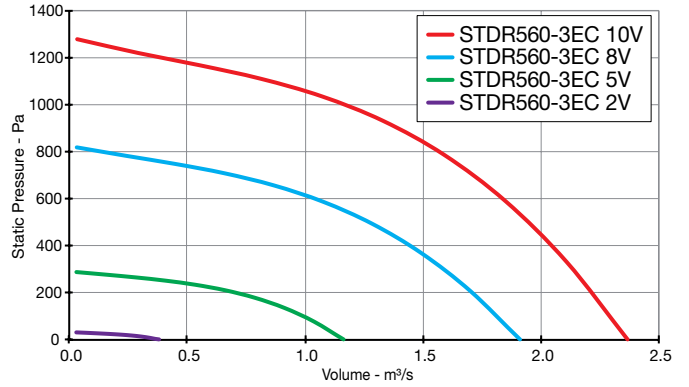

Twinflow STDR

Performance Curves

THREE Phase - 380V to 415V / 50Hz

Elta Fans Limited has a policy of continuous product development and improvement and therefore reserves the right to supply products which may differ from those illustrated and described in this publication. Confirmation of dimensions and data will be supplied on request.

Twinflow STDR

Performance Curves

SINGLE Phase - 200V to 277V / 50Hz or 60Hz

Elta Fans Limited has a policy of continuous product development and improvement and therefore reserves the right to supply products which may differ from those illustrated and described in this publication. Confirmation of dimensions and data will be supplied on request.

Twinflow STDR

Performance Curves

THREE Phase - 380V to 480V / 50Hz or 60Hz

Elta Fans Limited has a policy of continuous product development and improvement and therefore reserves the right to supply products which may differ from those illustrated and described in this publication. Confirmation of dimensions and data will be supplied on request.