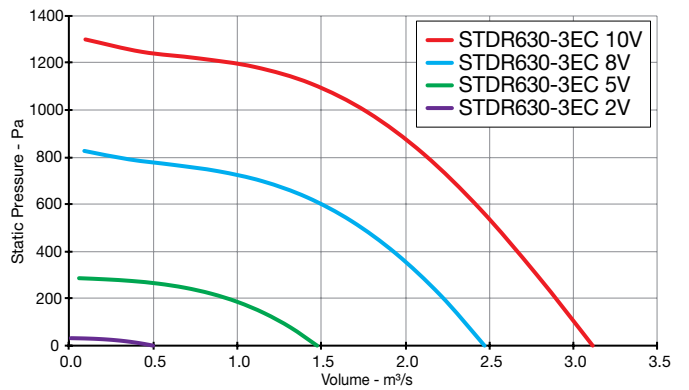

Twinflow STDR

Performance Curves

THREE Phase - 380V to 415V / 50Hz

Elta Fans Limited has a policy of continuous product development and improvement and therefore reserves the right to supply products which may differ from those illustrated and described in this publication. Confirmation of dimensions and data will be supplied on request.

Twinflow STDR

Performance Curves

SINGLE Phase - 200V to 277V / 50Hz or 60Hz

Elta Fans Limited has a policy of continuous product development and improvement and therefore reserves the right to supply products which may differ from those illustrated and described in this publication. Confirmation of dimensions and data will be supplied on request.

Twinflow STDR

Performance Curves

THREE Phase - 380V to 480V / 50Hz or 60Hz

Elta Fans Limited has a policy of continuous product development and improvement and therefore reserves the right to supply products which may differ from those illustrated and described in this publication. Confirmation of dimensions and data will be supplied on request.