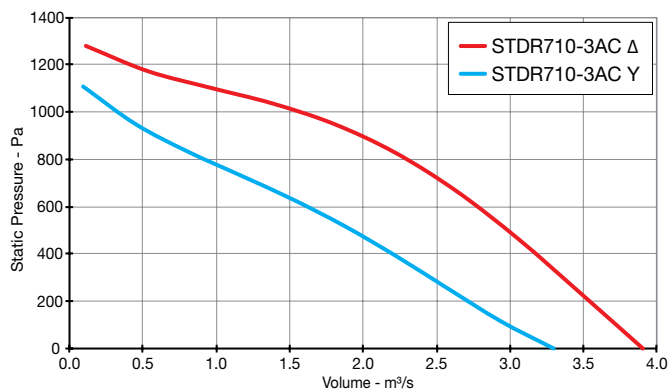

EC THREE Phase - 380V to 480V / 50Hz or 60Hz

Product Code	Page No.
STDR500-3EC	6
STDR560-3EC	6
STDR630-3EC	6
STDR710-3EC	6

Twinflow STDR

Performance Curves

SINGLE Phase - 220V to 240V / 50Hz

Elta Fans Limited has a policy of continuous product development and improvement and therefore reserves the right to supply products which may differ from those illustrated and described in this publication. Confirmation of dimensions and data will be supplied on request.

Twinflow STDR

Performance Curves

THREE Phase - 380V to 415V / 50Hz

Elta Fans Limited has a policy of continuous product development and improvement and therefore reserves the right to supply products which may differ from those illustrated and described in this publication. Confirmation of dimensions and data will be supplied on request.

Twinflow STDR

Performance Curves

SINGLE Phase - 200V to 277V / 50Hz or 60Hz

Elta Fans Limited has a policy of continuous product development and improvement and therefore reserves the right to supply products which may differ from those illustrated and described in this publication. Confirmation of dimensions and data will be supplied on request.