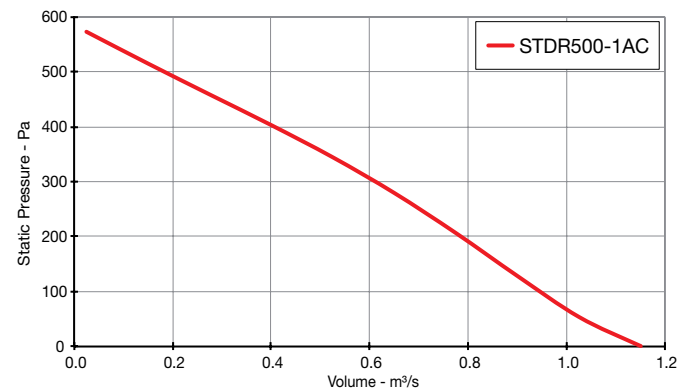

EC THREE Phase - 380V to 480V / 50Hz or 60Hz

Product Code	Page No.
STDR500-3EC	6
STDR560-3EC	6
STDR630-3EC	6
STDR710-3EC	6

Twinflow STDR

Performance Curves

SINGLE Phase - 220V to 240V / 50Hz

Elta Fans Limited has a policy of continuous product development and improvement and therefore reserves the right to supply products which may differ from those illustrated and described in this publication. Confirmation of dimensions and data will be supplied on request.

Twinflow STDR

Performance Curves

THREE Phase - 380V to 415V / 50Hz

Elta Fans Limited has a policy of continuous product development and improvement and therefore reserves the right to supply products which may differ from those illustrated and described in this publication. Confirmation of dimensions and data will be supplied on request.

Twinflow STDR

Performance Curves

SINGLE Phase - 200V to 277V / 50Hz or 60Hz

Elta Fans Limited has a policy of continuous product development and improvement and therefore reserves the right to supply products which may differ from those illustrated and described in this publication. Confirmation of dimensions and data will be supplied on request.