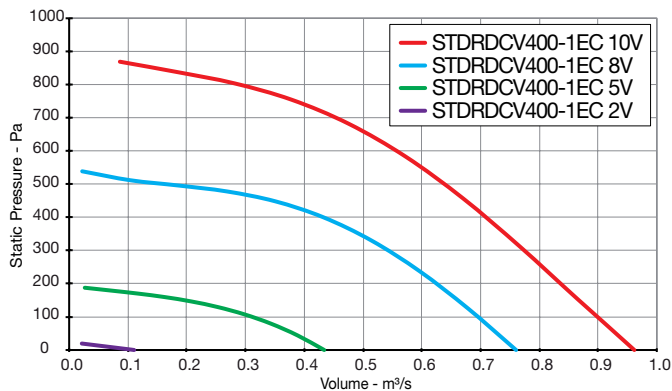

Twinflow STDR DCV Performance Curves

t: 01384 275800

f: 01384 275810

e: bs@eltafans.co.uk

visit: eltaselect.com

Twinflow STDR DCV

Performance Curves

Please use the contents table(s) below to find the performance curve for the product you require.

EC SINGLE Phase - 220V to 240V / 50Hz or 60Hz

Product Code	Page No.

EC THREE Phase - 380V to 480V / 50Hz or 60Hz

Product Code	Page No.

Elta Fans Limited has a policy of continuous product development and improvement and therefore reserves the right to supply products which may differ from those illustrated and described in this publication. Confirmation of dimensions and data will be supplied on request.

Twinflow STDR DCV

Performance Curves

SINGLE Phase - 220V to 240V / 50Hz or 60Hz

Elta Fans Limited has a policy of continuous product development and improvement and therefore reserves the right to supply products which may differ from those illustrated and described in this publication. Confirmation of dimensions and data will be supplied on request.

Twinflow STDR DCV

Performance Curves

THREE Phase - 380V to 415V / 50Hz or 60Hz

Elta Fans Limited has a policy of continuous product development and improvement and therefore reserves the right to supply products which may differ from those illustrated and described in this publication. Confirmation of dimensions and data will be supplied on request.