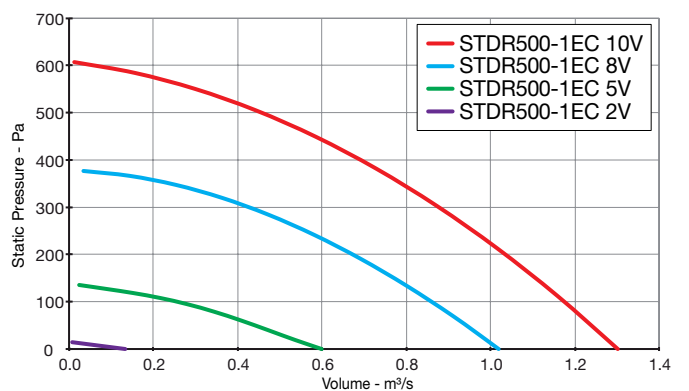

Twinflow STDR DCV Performance Curves

t: 01384 275800

f: 01384 275810

e: bs@eltafans.co.uk

visit: eltaselect.com

Twinflow STDR DCV

Performance Curves

Please use the contents table(s) below to find the performance curve for the product you require.

EC SINGLE Phase - 220V to 240V / 50Hz or 60Hz

Product Code	Page No.

EC THREE Phase - 380V to 480V / 50Hz or 60Hz

Product Code	Page No.

Elta Fans Limited has a policy of continuous product development and improvement and therefore reserves the right to supply products which may differ from those illustrated and described in this publication. Confirmation of dimensions and data will be supplied on request.

Twinflow STDR DCV

Performance Curves

SINGLE Phase - 220V to 240V / 50Hz or 60Hz

Elta Fans Limited has a policy of continuous product development and improvement and therefore reserves the right to supply products which may differ from those illustrated and described in this publication. Confirmation of dimensions and data will be supplied on request.

Twinflow STDR DCV

Performance Curves

THREE Phase - 380V to 415V / 50Hz or 60Hz

Elta Fans Limited has a policy of continuous product development and improvement and therefore reserves the right to supply products which may differ from those illustrated and described in this publication. Confirmation of dimensions and data will be supplied on request.