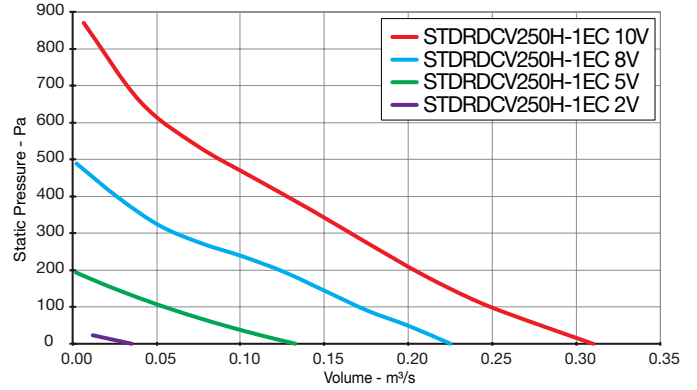

Twinflow STDR DCV Performance Curves

t: 01384 275800

f: 01384 275810

e: bs@eltafans.co.uk

visit: eltaselect.com

Twinflow STDR DCV

Performance Curves

Please use the contents table(s) below to find the performance curve for the product you require.

EC SINGLE Phase - 220V to 240V / 50Hz or 60Hz

Product Code	Page No.

EC THREE Phase - 380V to 480V / 50Hz or 60Hz

Product Code	Page No.

Elta Fans Limited has a policy of continuous product development and improvement and therefore reserves the right to supply products which may differ from those illustrated and described in this publication. Confirmation of dimensions and data will be supplied on request.

Twinflow STDR DCV

Performance Curves

SINGLE Phase - 220V to 240V / 50Hz or 60Hz

Elta Fans Limited has a policy of continuous product development and improvement and therefore reserves the right to supply products which may differ from those illustrated and described in this publication. Confirmation of dimensions and data will be supplied on request.

Twinflow STDR DCV

Performance Curves

THREE Phase - 380V to 415V / 50Hz or 60Hz

Elta Fans Limited has a policy of continuous product development and improvement and therefore reserves the right to supply products which may differ from those illustrated and described in this publication. Confirmation of dimensions and data will be supplied on request.