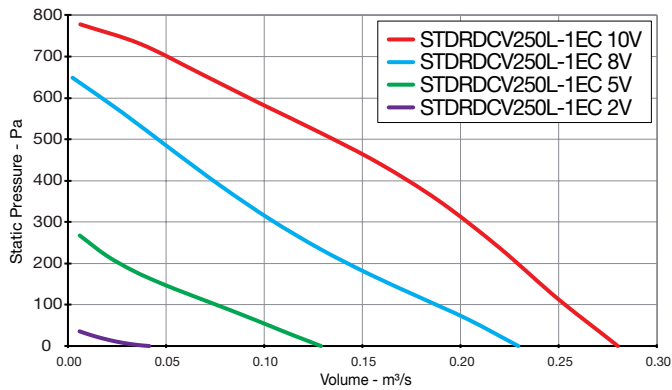

Twinflow STDR DCV Performance Curves

t: 01384 275800

f: 01384 275810

e: bs@eltafans.co.uk

visit: eltaselect.com

Twinflow STDR DCV

Performance Curves

Please use the contents table(s) below to find the performance curve for the product you require.

EC SINGLE Phase - 220V to 240V / 50Hz or 60Hz

Product Code	Page No.

EC THREE Phase - 380V to 480V / 50Hz or 60Hz

Product Code	Page No.

Elta Fans Limited has a policy of continuous product development and improvement and therefore reserves the right to supply products which may differ from those illustrated and described in this publication. Confirmation of dimensions and data will be supplied on request.

Twinflow STDR DCV

Performance Curves

SINGLE Phase - 220V to 240V / 50Hz or 60Hz

Elta Fans Limited has a policy of continuous product development and improvement and therefore reserves the right to supply products which may differ from those illustrated and described in this publication. Confirmation of dimensions and data will be supplied on request.

Twinflow STDR DCV

Performance Curves

THREE Phase - 380V to 415V / 50Hz or 60Hz

Elta Fans Limited has a policy of continuous product development and improvement and therefore reserves the right to supply products which may differ from those illustrated and described in this publication. Confirmation of dimensions and data will be supplied on request.