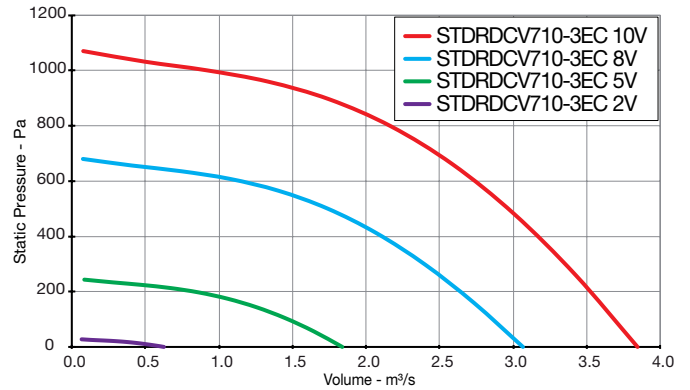

Twinflow STDR DCV

Performance Curves

SINGLE Phase - 220V to 240V / 50Hz or 60Hz

Elta Fans Limited has a policy of continuous product development and improvement and therefore reserves the right to supply products which may differ from those illustrated and described in this publication. Confirmation of dimensions and data will be supplied on request.

Twinflow STDR DCV

Performance Curves

THREE Phase - 380V to 415V / 50Hz or 60Hz

Elta Fans Limited has a policy of continuous product development and improvement and therefore reserves the right to supply products which may differ from those illustrated and described in this publication. Confirmation of dimensions and data will be supplied on request.