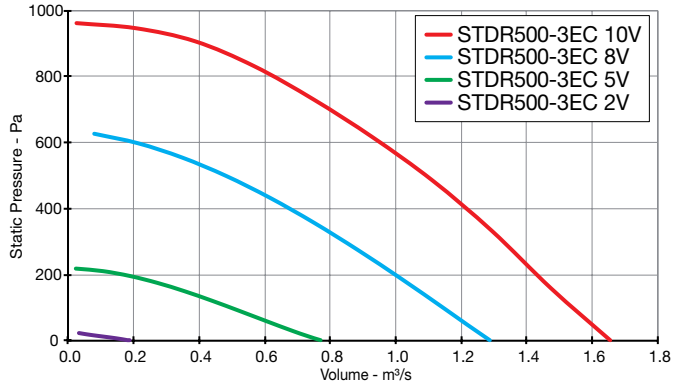

Twinflow STDR DCV

Performance Curves

SINGLE Phase - 220V to 240V / 50Hz or 60Hz

Elta Fans Limited has a policy of continuous product development and improvement and therefore reserves the right to supply products which may differ from those illustrated and described in this publication. Confirmation of dimensions and data will be supplied on request.

Twinflow STDR DCV

Performance Curves

THREE Phase - 380V to 415V / 50Hz or 60Hz

Elta Fans Limited has a policy of continuous product development and improvement and therefore reserves the right to supply products which may differ from those illustrated and described in this publication. Confirmation of dimensions and data will be supplied on request.