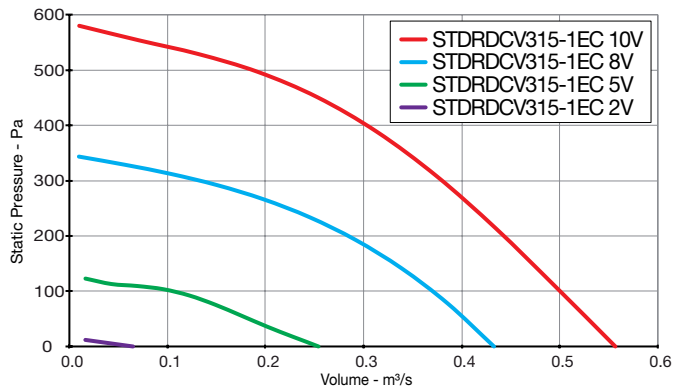

Twinflow STDR DCV Performance Curves

t: 01384 275800

f: 01384 275810

e: bs@eltafans.co.uk

visit: eltaselect.com

Twinflow STDR DCV

Performance Curves

Please use the contents table(s) below to find the performance curve for the product you require.

EC SINGLE Phase - 220V to 240V / 50Hz or 60Hz

Product Code	Page No.

EC THREE Phase - 380V to 480V / 50Hz or 60Hz

Product Code	Page No.

Elta Fans Limited has a policy of continuous product development and improvement and therefore reserves the right to supply products which may differ from those illustrated and described in this publication. Confirmation of dimensions and data will be supplied on request.

Twinflow STDR DCV

Performance Curves

SINGLE Phase - 220V to 240V / 50Hz or 60Hz

Elta Fans Limited has a policy of continuous product development and improvement and therefore reserves the right to supply products which may differ from those illustrated and described in this publication. Confirmation of dimensions and data will be supplied on request.

Twinflow STDR DCV

Performance Curves

THREE Phase - 380V to 415V / 50Hz or 60Hz

Elta Fans Limited has a policy of continuous product development and improvement and therefore reserves the right to supply products which may differ from those illustrated and described in this publication. Confirmation of dimensions and data will be supplied on request.