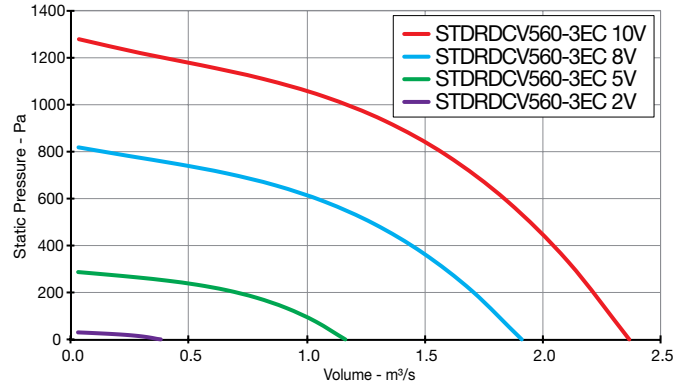

Twinflow STDR DCV

Performance Curves

SINGLE Phase - 220V to 240V / 50Hz or 60Hz

Elta Fans Limited has a policy of continuous product development and improvement and therefore reserves the right to supply products which may differ from those illustrated and described in this publication. Confirmation of dimensions and data will be supplied on request.

Twinflow STDR DCV

Performance Curves

THREE Phase - 380V to 415V / 50Hz or 60Hz

Elta Fans Limited has a policy of continuous product development and improvement and therefore reserves the right to supply products which may differ from those illustrated and described in this publication. Confirmation of dimensions and data will be supplied on request.