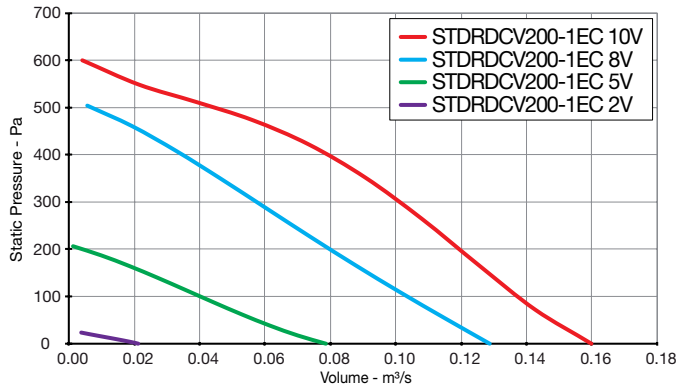

Twinflow STDR DCV Performance Curves

t: 01384 275800

f: 01384 275810

e: bs@eltafans.co.uk

visit: eltaselect.com

Twinflow STDR DCV

Performance Curves

Please use the contents table(s) below to find the performance curve for the product you require.

EC SINGLE Phase - 220V to 240V / 50Hz or 60Hz

Product Code	Page No.

EC THREE Phase - 380V to 480V / 50Hz or 60Hz

Product Code	Page No.

Elta Fans Limited has a policy of continuous product development and improvement and therefore reserves the right to supply products which may differ from those illustrated and described in this publication. Confirmation of dimensions and data will be supplied on request.

Twinflow STDR DCV

Performance Curves

SINGLE Phase - 220V to 240V / 50Hz or 60Hz

Elta Fans Limited has a policy of continuous product development and improvement and therefore reserves the right to supply products which may differ from those illustrated and described in this publication. Confirmation of dimensions and data will be supplied on request.

Twinflow STDR DCV

Performance Curves

THREE Phase - 380V to 415V / 50Hz or 60Hz

Elta Fans Limited has a policy of continuous product development and improvement and therefore reserves the right to supply products which may differ from those illustrated and described in this publication. Confirmation of dimensions and data will be supplied on request.