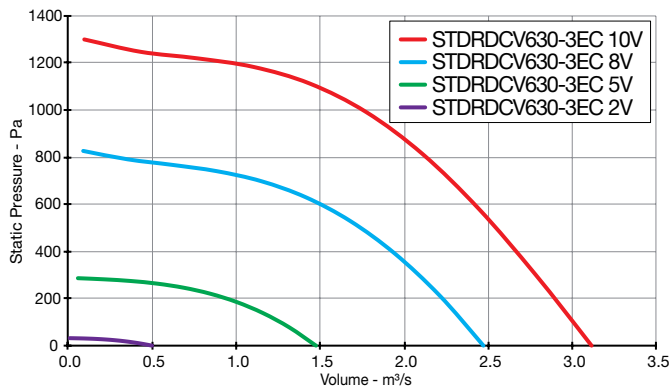

Twinflow STDR DCV

Performance Curves

SINGLE Phase - 220V to 240V / 50Hz or 60Hz

Elta Fans Limited has a policy of continuous product development and improvement and therefore reserves the right to supply products which may differ from those illustrated and described in this publication. Confirmation of dimensions and data will be supplied on request.

Twinflow STDR DCV

Performance Curves

THREE Phase - 380V to 415V / 50Hz or 60Hz

Elta Fans Limited has a policy of continuous product development and improvement and therefore reserves the right to supply products which may differ from those illustrated and described in this publication. Confirmation of dimensions and data will be supplied on request.