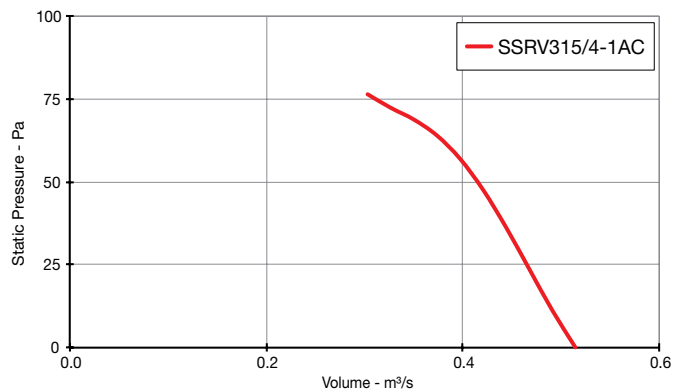

AC THREE Phase - 380V to 415V / 50Hz

Product Code	Page No.
SSRV400/4/6-3AC	5
SSRV450/4/6-3AC	5
SSRV500/4/6-3AC	5
SSRV560/4/6-3AC	5
SSRV630/4/6-3AC	5
SSRV630/6/8-3AC	5
SSRV630/6/8-3AC	6
SSRV710/6/8-3AC	6

Skyflow SSRV

Performance Curves

SINGLE Phase - 220V to 240V / 50Hz

Elta Fans Limited has a policy of continuous product development and improvement and therefore reserves the right to supply products which may differ from those illustrated and described in this publication. Confirmation of dimensions and data will be supplied on request.