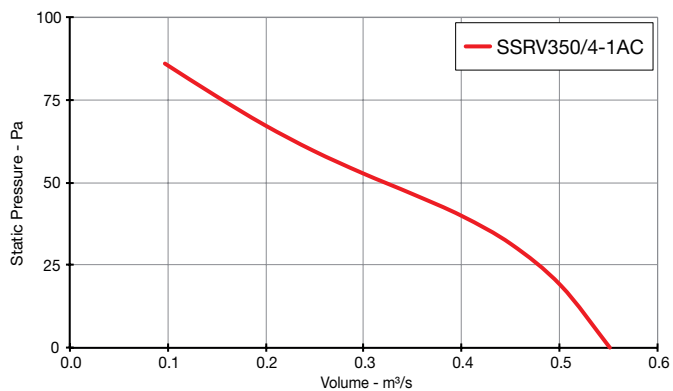

AC THREE Phase - 380V to 415V / 50Hz

Product Code	Page No.
SSRV400/4/6-3AC	5
SSRV450/4/6-3AC	5
SSRV500/4/6-3AC	5
SSRV560/4/6-3AC	5
SSRV630/4/6-3AC	5
SSRV630/6/8-3AC	5
SSRV630/6/8-3AC	6
SSRV710/6/8-3AC	6

Skyflow SSRV

Performance Curves

SINGLE Phase - 220V to 240V / 50Hz

Elta Fans Limited has a policy of continuous product development and improvement and therefore reserves the right to supply products which may differ from those illustrated and described in this publication. Confirmation of dimensions and data will be supplied on request.