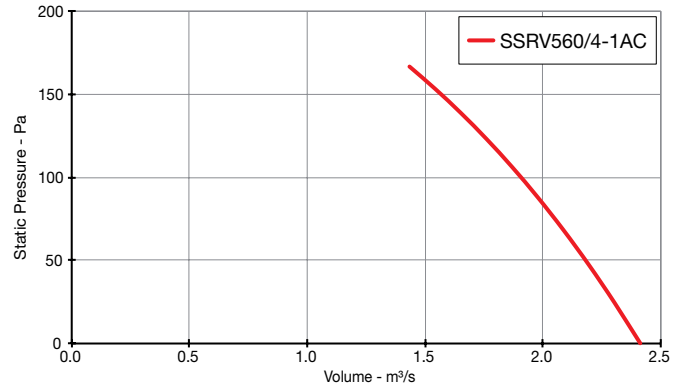

Skyflow SSRV

Performance Curves

SINGLE Phase - 220V to 240V / 50Hz

Elta Fans Limited has a policy of continuous product development and improvement and therefore reserves the right to supply products which may differ from those illustrated and described in this publication. Confirmation of dimensions and data will be supplied on request.