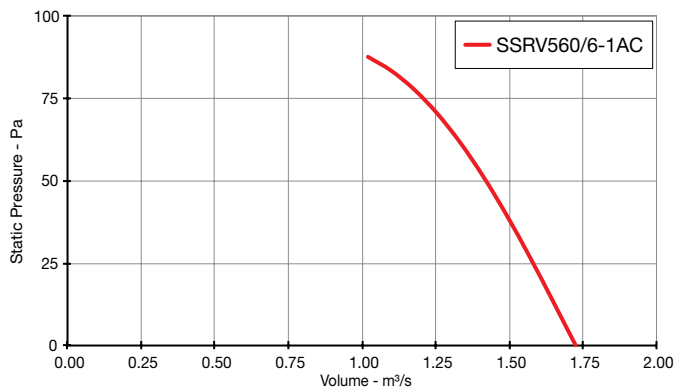

Skyflow SSRV

Performance Curves

SINGLE Phase - 220V to 240V / 50Hz

Elta Fans Limited has a policy of continuous product development and improvement and therefore reserves the right to supply products which may differ from those illustrated and described in this publication. Confirmation of dimensions and data will be supplied on request.