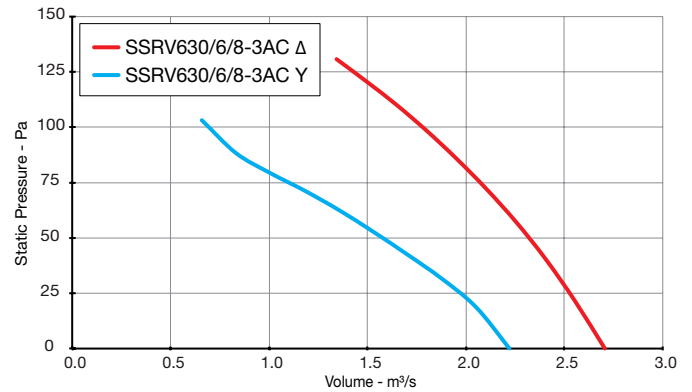

Skyflow SSRV

Performance Curves

SINGLE Phase - 220V to 240V / 50Hz

Elta Fans Limited has a policy of continuous product development and improvement and therefore reserves the right to supply products which may differ from those illustrated and described in this publication. Confirmation of dimensions and data will be supplied on request.

Skyflow SSRV

Performance Curves

THREE Phase - 380V to 415V / 50Hz

Elta Fans Limited has a policy of continuous product development and improvement and therefore reserves the right to supply products which may differ from those illustrated and described in this publication. Confirmation of dimensions and data will be supplied on request.