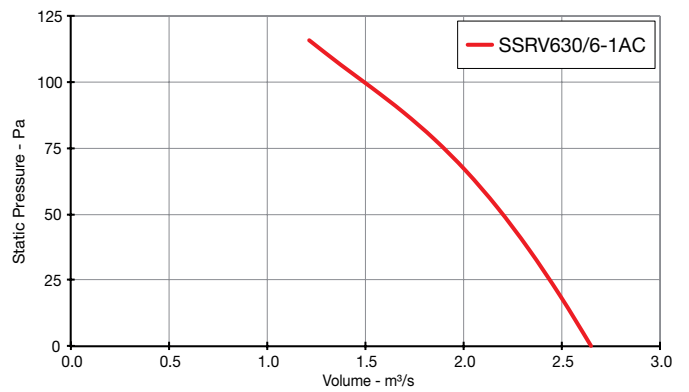

Skyflow SSRV

Performance Curves

SINGLE Phase - 220V to 240V / 50Hz

Elta Fans Limited has a policy of continuous product development and improvement and therefore reserves the right to supply products which may differ from those illustrated and described in this publication. Confirmation of dimensions and data will be supplied on request.