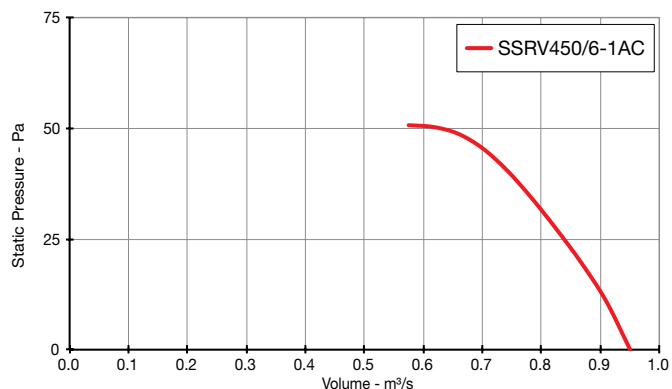

Skyflow SSRV

Performance Curves

SINGLE Phase - 220V to 240V / 50Hz

Elta Fans Limited has a policy of continuous product development and improvement and therefore reserves the right to supply products which may differ from those illustrated and described in this publication. Confirmation of dimensions and data will be supplied on request.