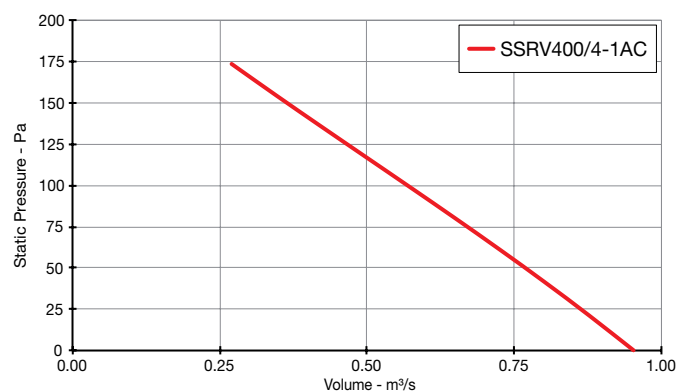

AC THREE Phase - 380V to 415V / 50Hz

Product Code	Page No.
SSRV400/4/6-3AC	5
SSRV450/4/6-3AC	5
SSRV500/4/6-3AC	5
SSRV560/4/6-3AC	5
SSRV630/4/6-3AC	5
SSRV630/6/8-3AC	5
SSRV630/6/8-3AC	6
SSRV710/6/8-3AC	6

Skyflow SSRV

Performance Curves

SINGLE Phase - 220V to 240V / 50Hz

Elta Fans Limited has a policy of continuous product development and improvement and therefore reserves the right to supply products which may differ from those illustrated and described in this publication. Confirmation of dimensions and data will be supplied on request.