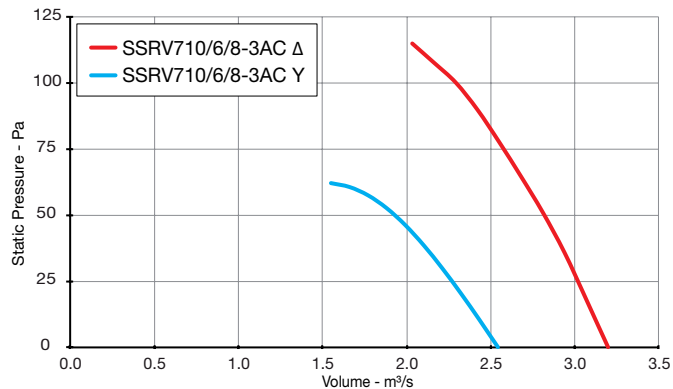

Skyflow SSRV

Performance Curves

SINGLE Phase - 220V to 240V / 50Hz

Elta Fans Limited has a policy of continuous product development and improvement and therefore reserves the right to supply products which may differ from those illustrated and described in this publication. Confirmation of dimensions and data will be supplied on request.

Skyflow SSRV

Performance Curves

THREE Phase - 380V to 415V / 50Hz

Elta Fans Limited has a policy of continuous product development and improvement and therefore reserves the right to supply products which may differ from those illustrated and described in this publication. Confirmation of dimensions and data will be supplied on request.