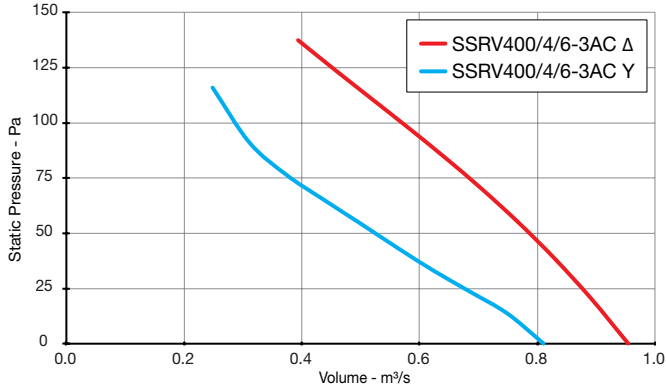

Skyflow SSRV

Performance Curves

SINGLE Phase - 220V to 240V / 50Hz

Elta Fans Limited has a policy of continuous product development and improvement and therefore reserves the right to supply products which may differ from those illustrated and described in this publication. Confirmation of dimensions and data will be supplied on request.

Skyflow SSRV

Performance Curves

THREE Phase - 380V to 415V / 50Hz

Elta Fans Limited has a policy of continuous product development and improvement and therefore reserves the right to supply products which may differ from those illustrated and described in this publication. Confirmation of dimensions and data will be supplied on request.