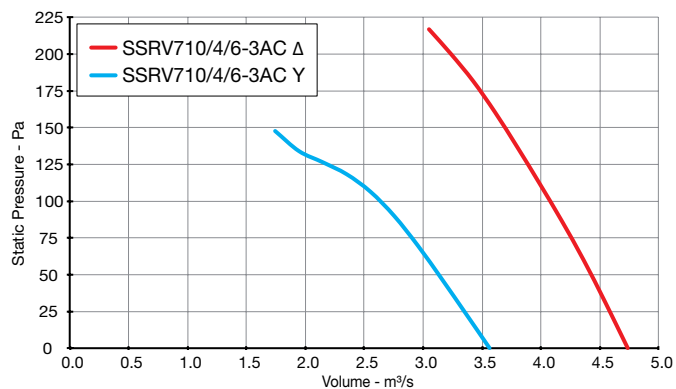

Skyflow SSRV

Performance Curves

SINGLE Phase - 220V to 240V / 50Hz

Elta Fans Limited has a policy of continuous product development and improvement and therefore reserves the right to supply products which may differ from those illustrated and described in this publication. Confirmation of dimensions and data will be supplied on request.

Skyflow SSRV

Performance Curves

THREE Phase - 380V to 415V / 50Hz

Elta Fans Limited has a policy of continuous product development and improvement and therefore reserves the right to supply products which may differ from those illustrated and described in this publication. Confirmation of dimensions and data will be supplied on request.