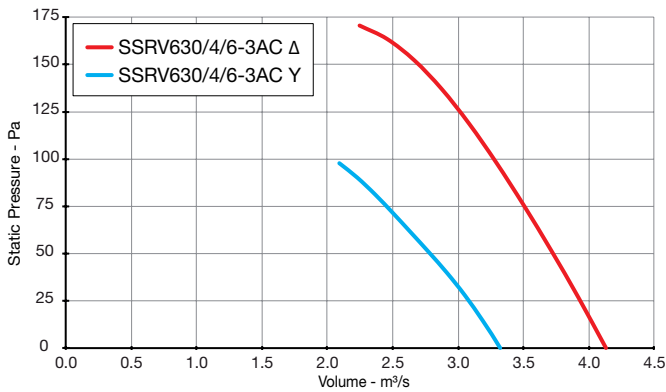

Skyflow SSRV

Performance Curves

SINGLE Phase - 220V to 240V / 50Hz

Elta Fans Limited has a policy of continuous product development and improvement and therefore reserves the right to supply products which may differ from those illustrated and described in this publication. Confirmation of dimensions and data will be supplied on request.

Skyflow SSRV

Performance Curves

THREE Phase - 380V to 415V / 50Hz

Elta Fans Limited has a policy of continuous product development and improvement and therefore reserves the right to supply products which may differ from those illustrated and described in this publication. Confirmation of dimensions and data will be supplied on request.