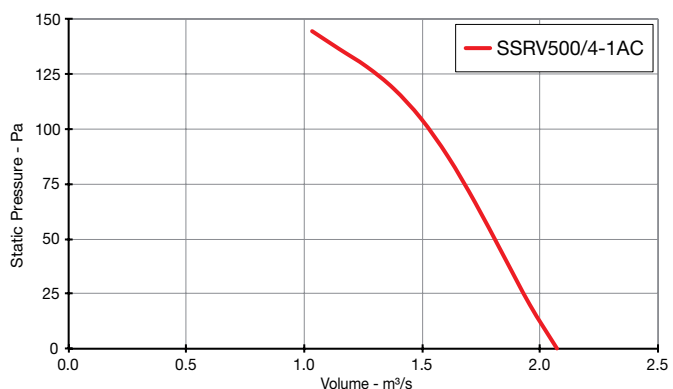

AC THREE Phase - 380V to 415V / 50Hz

Product Code	Page No.
SSRV400/4/6-3AC	5
SSRV450/4/6-3AC	5
SSRV500/4/6-3AC	5
SSRV560/4/6-3AC	5
SSRV630/4/6-3AC	5
SSRV630/6/8-3AC	5
SSRV630/6/8-3AC	6
SSRV710/6/8-3AC	6

Skyflow SSRV

Performance Curves

SINGLE Phase - 220V to 240V / 50Hz

Elta Fans Limited has a policy of continuous product development and improvement and therefore reserves the right to supply products which may differ from those illustrated and described in this publication. Confirmation of dimensions and data will be supplied on request.