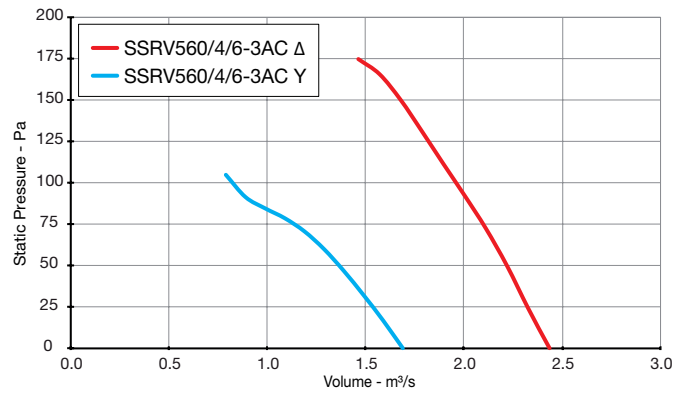

Skyflow SSRV

Performance Curves

SINGLE Phase - 220V to 240V / 50Hz

Elta Fans Limited has a policy of continuous product development and improvement and therefore reserves the right to supply products which may differ from those illustrated and described in this publication. Confirmation of dimensions and data will be supplied on request.

Skyflow SSRV

Performance Curves

THREE Phase - 380V to 415V / 50Hz

Elta Fans Limited has a policy of continuous product development and improvement and therefore reserves the right to supply products which may differ from those illustrated and described in this publication. Confirmation of dimensions and data will be supplied on request.