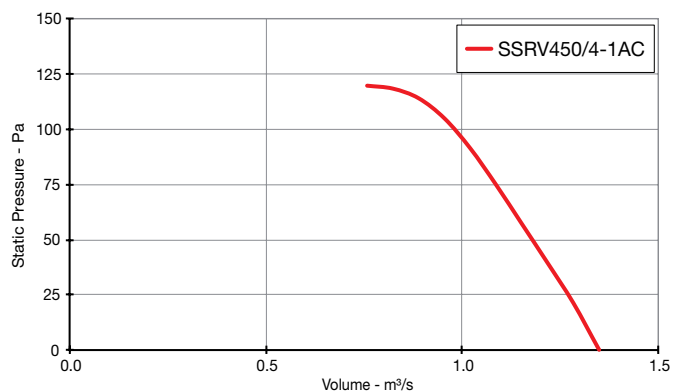

AC THREE Phase - 380V to 415V / 50Hz

Product Code	Page No.
SSRV400/4/6-3AC	5
SSRV450/4/6-3AC	5
SSRV500/4/6-3AC	5
SSRV560/4/6-3AC	5
SSRV630/4/6-3AC	5
SSRV630/6/8-3AC	5
SSRV630/6/8-3AC	6
SSRV710/6/8-3AC	6

Skyflow SSRV

Performance Curves

SINGLE Phase - 220V to 240V / 50Hz

Elta Fans Limited has a policy of continuous product development and improvement and therefore reserves the right to supply products which may differ from those illustrated and described in this publication. Confirmation of dimensions and data will be supplied on request.