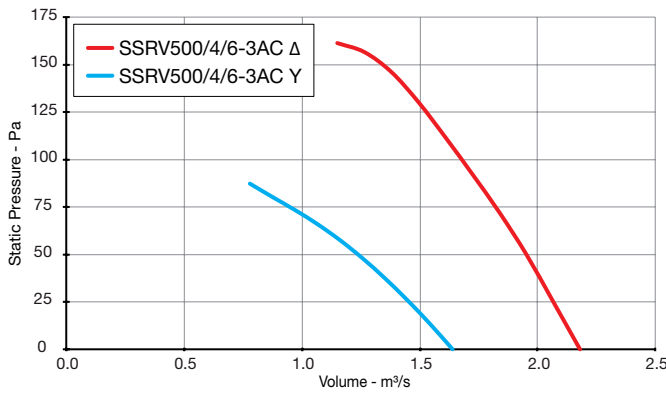

Skyflow SSRV

Performance Curves

SINGLE Phase - 220V to 240V / 50Hz

Elta Fans Limited has a policy of continuous product development and improvement and therefore reserves the right to supply products which may differ from those illustrated and described in this publication. Confirmation of dimensions and data will be supplied on request.

Skyflow SSRV

Performance Curves

THREE Phase - 380V to 415V / 50Hz

Elta Fans Limited has a policy of continuous product development and improvement and therefore reserves the right to supply products which may differ from those illustrated and described in this publication. Confirmation of dimensions and data will be supplied on request.