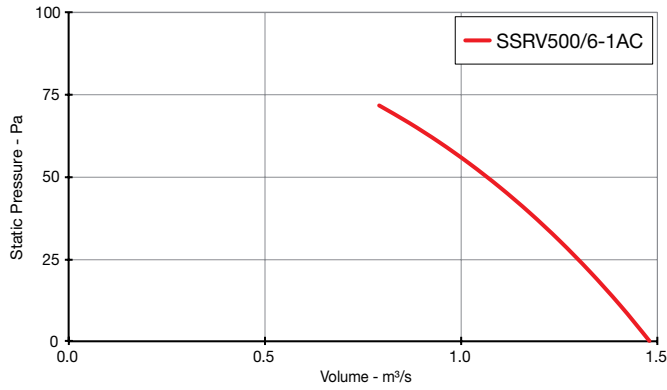

Skyflow SSRV

Performance Curves

SINGLE Phase - 220V to 240V / 50Hz

Elta Fans Limited has a policy of continuous product development and improvement and therefore reserves the right to supply products which may differ from those illustrated and described in this publication. Confirmation of dimensions and data will be supplied on request.