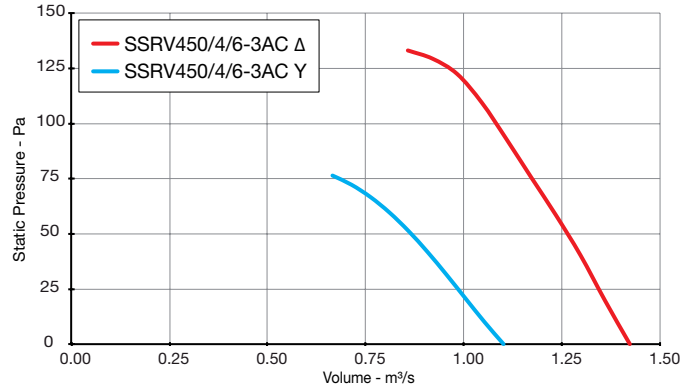

Skyflow SSRV

Performance Curves

SINGLE Phase - 220V to 240V / 50Hz

Elta Fans Limited has a policy of continuous product development and improvement and therefore reserves the right to supply products which may differ from those illustrated and described in this publication. Confirmation of dimensions and data will be supplied on request.

Skyflow SSRV

Performance Curves

THREE Phase - 380V to 415V / 50Hz

Elta Fans Limited has a policy of continuous product development and improvement and therefore reserves the right to supply products which may differ from those illustrated and described in this publication. Confirmation of dimensions and data will be supplied on request.