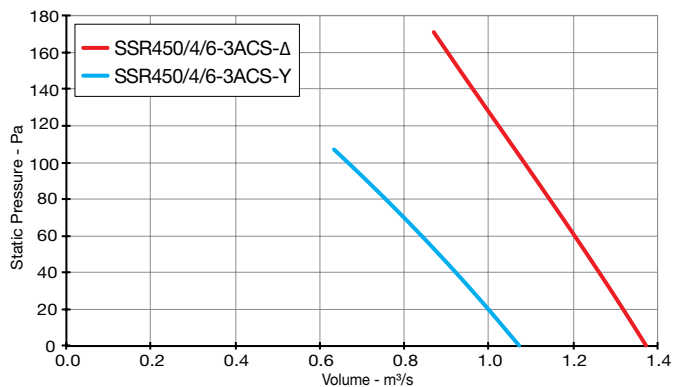

Skyflow SSR

Performance Curves

t: 01384 275800
f: 01384 275810
e: bs@eltafans.co.uk
visit: eltaselect.com

Skyflow SSR

Performance Curves

SINGLE Phase - 220V to 240V / 50Hz

Elta Fans Limited has a policy of continuous product development and improvement and therefore reserves the right to supply products which may differ from those illustrated and described in this publication. Confirmation of dimensions and data will be supplied on request.

Skyflow SSR

Performance Curves

SINGLE Phase - 220V to 240V / 50Hz

Elta Fans Limited has a policy of continuous product development and improvement and therefore reserves the right to supply products which may differ from those illustrated and described in this publication. Confirmation of dimensions and data will be supplied on request.

Skyflow SSR

Performance Curves

THREE Phase - 380V to 415V / 50Hz

Elta Fans Limited has a policy of continuous product development and improvement and therefore reserves the right to supply products which may differ from those illustrated and described in this publication. Confirmation of dimensions and data will be supplied on request.