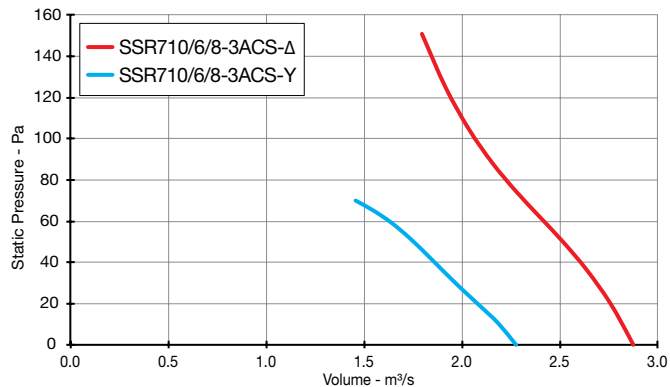

Skyflow SSR

Performance Curves

SINGLE Phase - 220V to 240V / 50Hz

Elta Fans Limited has a policy of continuous product development and improvement and therefore reserves the right to supply products which may differ from those illustrated and described in this publication. Confirmation of dimensions and data will be supplied on request.

Skyflow SSR

Performance Curves

THREE Phase - 380V to 415V / 50Hz

Elta Fans Limited has a policy of continuous product development and improvement and therefore reserves the right to supply products which may differ from those illustrated and described in this publication. Confirmation of dimensions and data will be supplied on request.