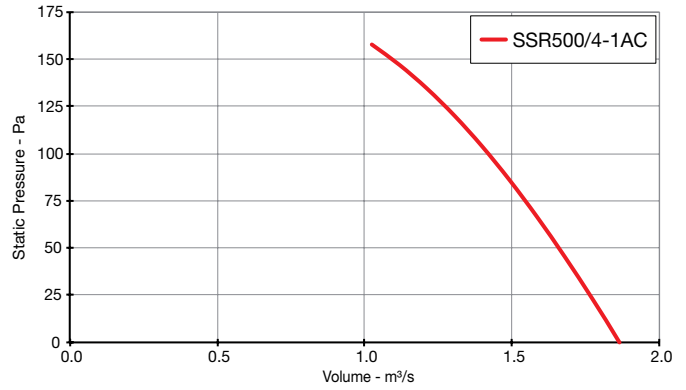

Skyflow SSR

Performance Curves

t: 01384 275800
f: 01384 275810
e: bs@eltafans.co.uk
visit: eltaselect.com

Skyflow SSR

Performance Curves

SINGLE Phase - 220V to 240V / 50Hz

Elta Fans Limited has a policy of continuous product development and improvement and therefore reserves the right to supply products which may differ from those illustrated and described in this publication. Confirmation of dimensions and data will be supplied on request.

Skyflow SSR

Performance Curves

SINGLE Phase - 220V to 240V / 50Hz

Elta Fans Limited has a policy of continuous product development and improvement and therefore reserves the right to supply products which may differ from those illustrated and described in this publication. Confirmation of dimensions and data will be supplied on request.

Skyflow SSR

Performance Curves

THREE Phase - 380V to 415V / 50Hz

Elta Fans Limited has a policy of continuous product development and improvement and therefore reserves the right to supply products which may differ from those illustrated and described in this publication. Confirmation of dimensions and data will be supplied on request.