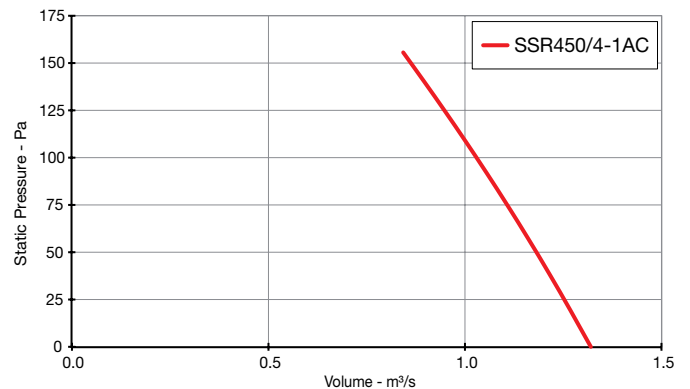

Skyflow SSR

Performance Curves

t: 01384 275800
f: 01384 275810
e: bs@eltafans.co.uk
visit: eltaselect.com

Skyflow SSR

Performance Curves

SINGLE Phase - 220V to 240V / 50Hz

Elta Fans Limited has a policy of continuous product development and improvement and therefore reserves the right to supply products which may differ from those illustrated and described in this publication. Confirmation of dimensions and data will be supplied on request.

Skyflow SSR

Performance Curves

SINGLE Phase - 220V to 240V / 50Hz

Elta Fans Limited has a policy of continuous product development and improvement and therefore reserves the right to supply products which may differ from those illustrated and described in this publication. Confirmation of dimensions and data will be supplied on request.

Skyflow SSR

Performance Curves

THREE Phase - 380V to 415V / 50Hz

Elta Fans Limited has a policy of continuous product development and improvement and therefore reserves the right to supply products which may differ from those illustrated and described in this publication. Confirmation of dimensions and data will be supplied on request.