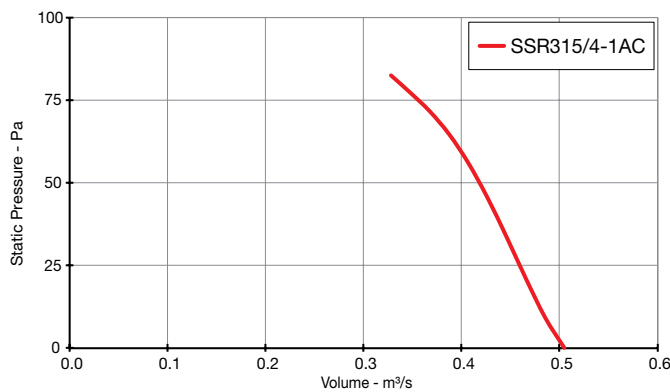

Skyflow SSR

Performance Curves

t: 01384 275800
f: 01384 275810
e: bs@eltafans.co.uk
visit: eltaselect.com

Skyflow SSR

Performance Curves

SINGLE Phase - 220V to 240V / 50Hz

Elta Fans Limited has a policy of continuous product development and improvement and therefore reserves the right to supply products which may differ from those illustrated and described in this publication. Confirmation of dimensions and data will be supplied on request.

Skyflow SSR

Performance Curves

SINGLE Phase - 220V to 240V / 50Hz

Elta Fans Limited has a policy of continuous product development and improvement and therefore reserves the right to supply products which may differ from those illustrated and described in this publication. Confirmation of dimensions and data will be supplied on request.

Skyflow SSR

Performance Curves

THREE Phase - 380V to 415V / 50Hz

Elta Fans Limited has a policy of continuous product development and improvement and therefore reserves the right to supply products which may differ from those illustrated and described in this publication. Confirmation of dimensions and data will be supplied on request.