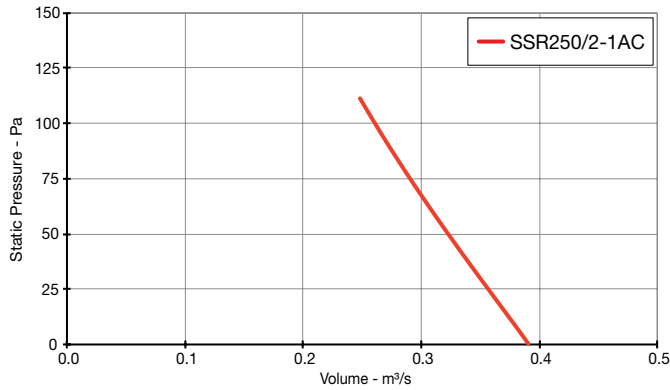

Skyflow SSR

Performance Curves

t: 01384 275800
f: 01384 275810
e: bs@eltafans.co.uk
visit: eltaselect.com

Skyflow SSR

Performance Curves

SINGLE Phase - 220V to 240V / 50Hz

Elta Fans Limited has a policy of continuous product development and improvement and therefore reserves the right to supply products which may differ from those illustrated and described in this publication. Confirmation of dimensions and data will be supplied on request.

Skyflow SSR

Performance Curves

SINGLE Phase - 220V to 240V / 50Hz

Elta Fans Limited has a policy of continuous product development and improvement and therefore reserves the right to supply products which may differ from those illustrated and described in this publication. Confirmation of dimensions and data will be supplied on request.

Skyflow SSR

Performance Curves

THREE Phase - 380V to 415V / 50Hz

Elta Fans Limited has a policy of continuous product development and improvement and therefore reserves the right to supply products which may differ from those illustrated and described in this publication. Confirmation of dimensions and data will be supplied on request.