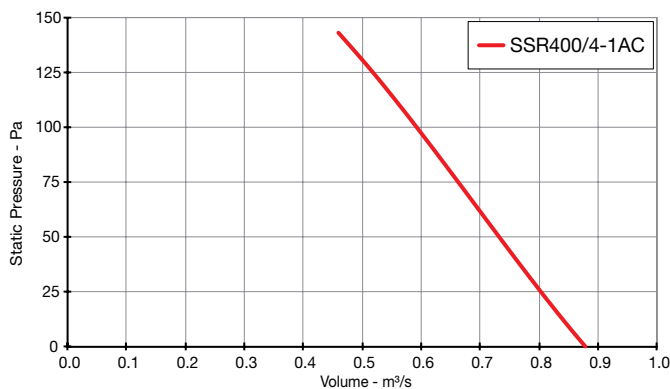

Skyflow SSR

Performance Curves

t: 01384 275800
f: 01384 275810
e: bs@eltafans.co.uk
visit: eltaselect.com

Skyflow SSR

Performance Curves

SINGLE Phase - 220V to 240V / 50Hz

Elta Fans Limited has a policy of continuous product development and improvement and therefore reserves the right to supply products which may differ from those illustrated and described in this publication. Confirmation of dimensions and data will be supplied on request.

Skyflow SSR

Performance Curves

SINGLE Phase - 220V to 240V / 50Hz

Elta Fans Limited has a policy of continuous product development and improvement and therefore reserves the right to supply products which may differ from those illustrated and described in this publication. Confirmation of dimensions and data will be supplied on request.

Skyflow SSR

Performance Curves

THREE Phase - 380V to 415V / 50Hz

Elta Fans Limited has a policy of continuous product development and improvement and therefore reserves the right to supply products which may differ from those illustrated and described in this publication. Confirmation of dimensions and data will be supplied on request.