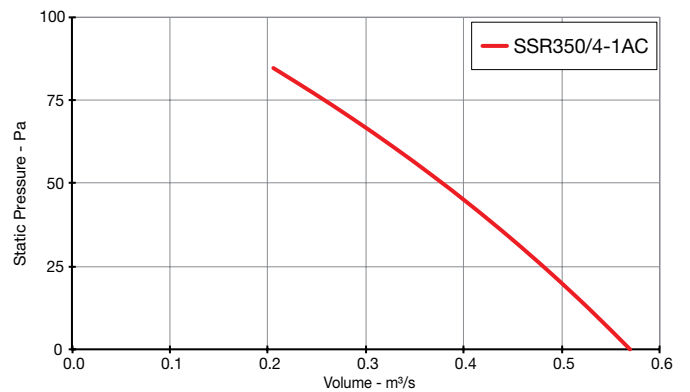

Skyflow SSR

Performance Curves

t: 01384 275800
f: 01384 275810
e: bs@eltafans.co.uk
visit: eltaselect.com

Skyflow SSR

Performance Curves

SINGLE Phase - 220V to 240V / 50Hz

Elta Fans Limited has a policy of continuous product development and improvement and therefore reserves the right to supply products which may differ from those illustrated and described in this publication. Confirmation of dimensions and data will be supplied on request.

Skyflow SSR

Performance Curves

SINGLE Phase - 220V to 240V / 50Hz

Elta Fans Limited has a policy of continuous product development and improvement and therefore reserves the right to supply products which may differ from those illustrated and described in this publication. Confirmation of dimensions and data will be supplied on request.

Skyflow SSR

Performance Curves

THREE Phase - 380V to 415V / 50Hz

Elta Fans Limited has a policy of continuous product development and improvement and therefore reserves the right to supply products which may differ from those illustrated and described in this publication. Confirmation of dimensions and data will be supplied on request.