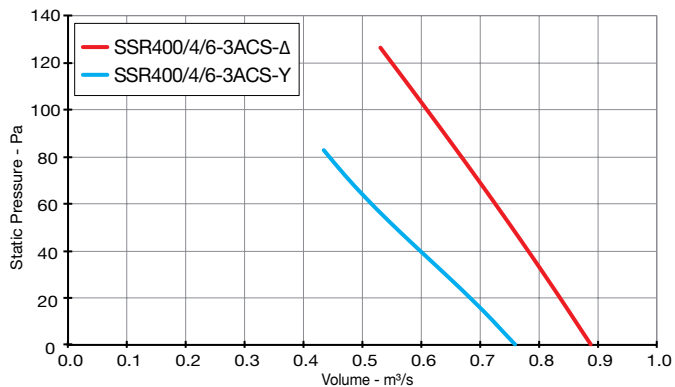

Skyflow SSR

Performance Curves

t: 01384 275800
f: 01384 275810
e: bs@eltafans.co.uk
visit: eltaselect.com

Skyflow SSR

Performance Curves

SINGLE Phase - 220V to 240V / 50Hz

Elta Fans Limited has a policy of continuous product development and improvement and therefore reserves the right to supply products which may differ from those illustrated and described in this publication. Confirmation of dimensions and data will be supplied on request.

Skyflow SSR

Performance Curves

SINGLE Phase - 220V to 240V / 50Hz

Elta Fans Limited has a policy of continuous product development and improvement and therefore reserves the right to supply products which may differ from those illustrated and described in this publication. Confirmation of dimensions and data will be supplied on request.

Skyflow SSR

Performance Curves

THREE Phase - 380V to 415V / 50Hz

Elta Fans Limited has a policy of continuous product development and improvement and therefore reserves the right to supply products which may differ from those illustrated and described in this publication. Confirmation of dimensions and data will be supplied on request.