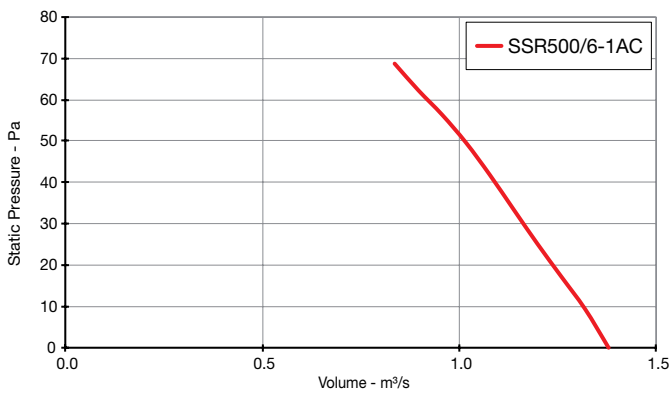

Skyflow SSR

Performance Curves

t: 01384 275800
f: 01384 275810
e: bs@eltafans.co.uk
visit: eltaselect.com

Skyflow SSR

Performance Curves

SINGLE Phase - 220V to 240V / 50Hz

Elta Fans Limited has a policy of continuous product development and improvement and therefore reserves the right to supply products which may differ from those illustrated and described in this publication. Confirmation of dimensions and data will be supplied on request.

Skyflow SSR

Performance Curves

SINGLE Phase - 220V to 240V / 50Hz

Elta Fans Limited has a policy of continuous product development and improvement and therefore reserves the right to supply products which may differ from those illustrated and described in this publication. Confirmation of dimensions and data will be supplied on request.

Skyflow SSR

Performance Curves

THREE Phase - 380V to 415V / 50Hz

Elta Fans Limited has a policy of continuous product development and improvement and therefore reserves the right to supply products which may differ from those illustrated and described in this publication. Confirmation of dimensions and data will be supplied on request.