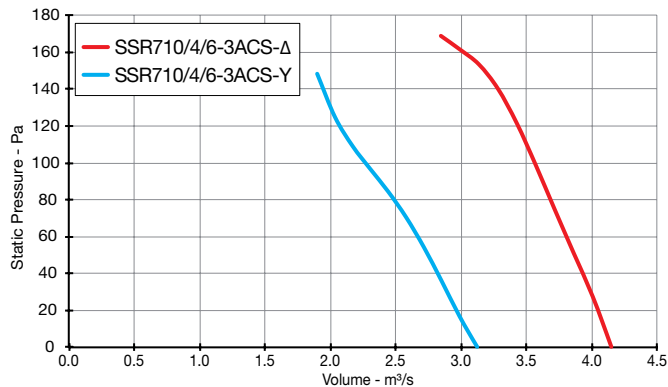

Skyflow SSR

Performance Curves

SINGLE Phase - 220V to 240V / 50Hz

Elta Fans Limited has a policy of continuous product development and improvement and therefore reserves the right to supply products which may differ from those illustrated and described in this publication. Confirmation of dimensions and data will be supplied on request.

Skyflow SSR

Performance Curves

THREE Phase - 380V to 415V / 50Hz

Elta Fans Limited has a policy of continuous product development and improvement and therefore reserves the right to supply products which may differ from those illustrated and described in this publication. Confirmation of dimensions and data will be supplied on request.