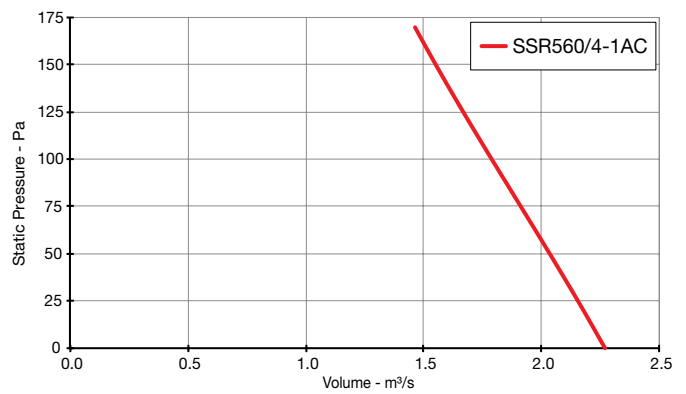

Skyflow SSR

Performance Curves

t: 01384 275800
f: 01384 275810
e: bs@eltafans.co.uk
visit: eltaselect.com

Skyflow SSR

Performance Curves

SINGLE Phase - 220V to 240V / 50Hz

Elta Fans Limited has a policy of continuous product development and improvement and therefore reserves the right to supply products which may differ from those illustrated and described in this publication. Confirmation of dimensions and data will be supplied on request.

Skyflow SSR

Performance Curves

SINGLE Phase - 220V to 240V / 50Hz

Elta Fans Limited has a policy of continuous product development and improvement and therefore reserves the right to supply products which may differ from those illustrated and described in this publication. Confirmation of dimensions and data will be supplied on request.

Skyflow SSR

Performance Curves

THREE Phase - 380V to 415V / 50Hz

Elta Fans Limited has a policy of continuous product development and improvement and therefore reserves the right to supply products which may differ from those illustrated and described in this publication. Confirmation of dimensions and data will be supplied on request.