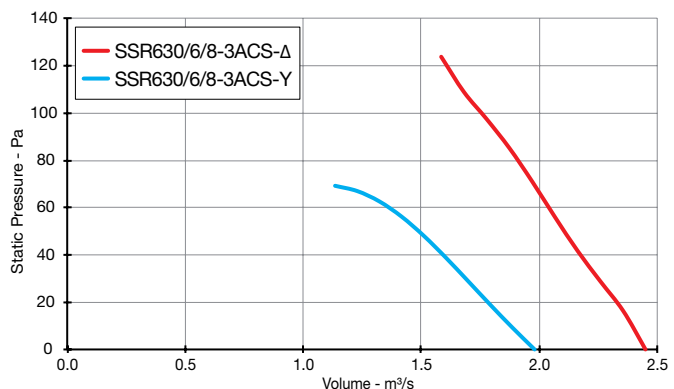

Skyflow SSR

Performance Curves

t: 01384 275800
f: 01384 275810
e: bs@eltafans.co.uk
visit: eltaselect.com

Skyflow SSR

Performance Curves

SINGLE Phase - 220V to 240V / 50Hz

Elta Fans Limited has a policy of continuous product development and improvement and therefore reserves the right to supply products which may differ from those illustrated and described in this publication. Confirmation of dimensions and data will be supplied on request.

Skyflow SSR

Performance Curves

SINGLE Phase - 220V to 240V / 50Hz

Elta Fans Limited has a policy of continuous product development and improvement and therefore reserves the right to supply products which may differ from those illustrated and described in this publication. Confirmation of dimensions and data will be supplied on request.

Skyflow SSR

Performance Curves

THREE Phase - 380V to 415V / 50Hz

Elta Fans Limited has a policy of continuous product development and improvement and therefore reserves the right to supply products which may differ from those illustrated and described in this publication. Confirmation of dimensions and data will be supplied on request.