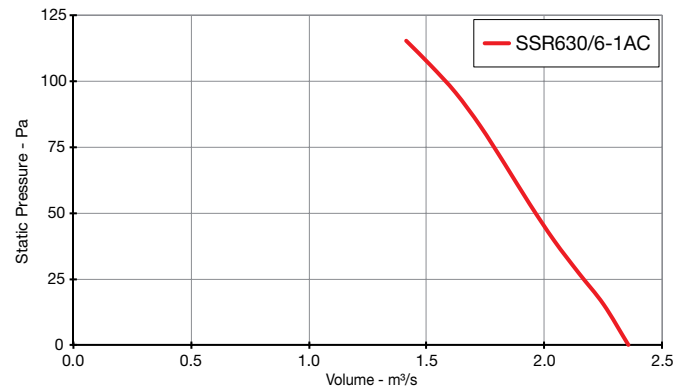

Skyflow SSR

Performance Curves

t: 01384 275800
f: 01384 275810
e: bs@eltafans.co.uk
visit: eltaselect.com

Skyflow SSR

Performance Curves

SINGLE Phase - 220V to 240V / 50Hz

Elta Fans Limited has a policy of continuous product development and improvement and therefore reserves the right to supply products which may differ from those illustrated and described in this publication. Confirmation of dimensions and data will be supplied on request.

Skyflow SSR

Performance Curves

SINGLE Phase - 220V to 240V / 50Hz

Elta Fans Limited has a policy of continuous product development and improvement and therefore reserves the right to supply products which may differ from those illustrated and described in this publication. Confirmation of dimensions and data will be supplied on request.

Skyflow SSR

Performance Curves

THREE Phase - 380V to 415V / 50Hz

Elta Fans Limited has a policy of continuous product development and improvement and therefore reserves the right to supply products which may differ from those illustrated and described in this publication. Confirmation of dimensions and data will be supplied on request.