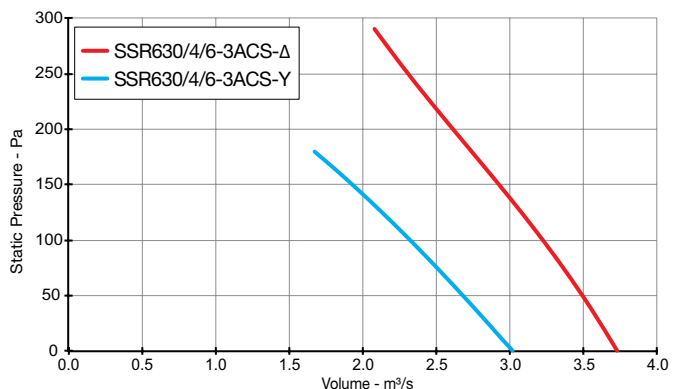

Skyflow SSR

Performance Curves

t: 01384 275800
f: 01384 275810
e: bs@eltafans.co.uk
visit: eltaselect.com

Skyflow SSR

Performance Curves

SINGLE Phase - 220V to 240V / 50Hz

Elta Fans Limited has a policy of continuous product development and improvement and therefore reserves the right to supply products which may differ from those illustrated and described in this publication. Confirmation of dimensions and data will be supplied on request.

Skyflow SSR

Performance Curves

SINGLE Phase - 220V to 240V / 50Hz

Elta Fans Limited has a policy of continuous product development and improvement and therefore reserves the right to supply products which may differ from those illustrated and described in this publication. Confirmation of dimensions and data will be supplied on request.

Skyflow SSR

Performance Curves

THREE Phase - 380V to 415V / 50Hz

Elta Fans Limited has a policy of continuous product development and improvement and therefore reserves the right to supply products which may differ from those illustrated and described in this publication. Confirmation of dimensions and data will be supplied on request.