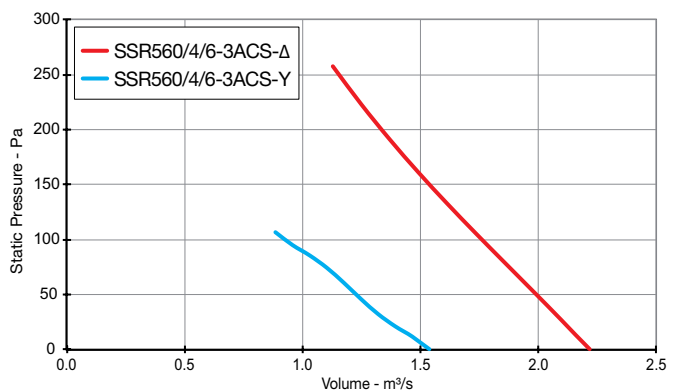

Skyflow SSR

Performance Curves

t: 01384 275800
f: 01384 275810
e: bs@eltafans.co.uk
visit: eltaselect.com

Skyflow SSR

Performance Curves

SINGLE Phase - 220V to 240V / 50Hz

Elta Fans Limited has a policy of continuous product development and improvement and therefore reserves the right to supply products which may differ from those illustrated and described in this publication. Confirmation of dimensions and data will be supplied on request.

Skyflow SSR

Performance Curves

SINGLE Phase - 220V to 240V / 50Hz

Elta Fans Limited has a policy of continuous product development and improvement and therefore reserves the right to supply products which may differ from those illustrated and described in this publication. Confirmation of dimensions and data will be supplied on request.

Skyflow SSR

Performance Curves

THREE Phase - 380V to 415V / 50Hz

Elta Fans Limited has a policy of continuous product development and improvement and therefore reserves the right to supply products which may differ from those illustrated and described in this publication. Confirmation of dimensions and data will be supplied on request.