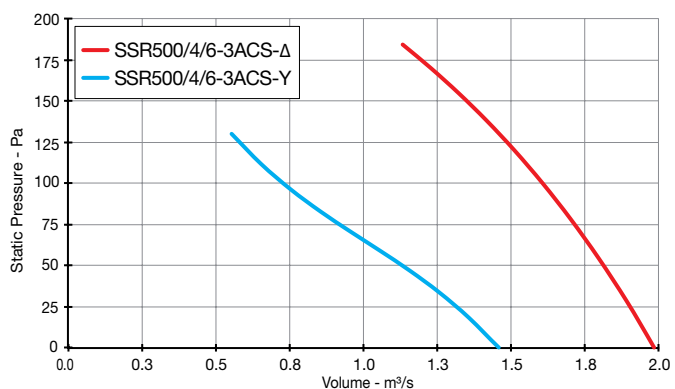

Skyflow SSR

Performance Curves

t: 01384 275800
f: 01384 275810
e: bs@eltafans.co.uk
visit: eltaselect.com

Skyflow SSR

Performance Curves

SINGLE Phase - 220V to 240V / 50Hz

Elta Fans Limited has a policy of continuous product development and improvement and therefore reserves the right to supply products which may differ from those illustrated and described in this publication. Confirmation of dimensions and data will be supplied on request.

Skyflow SSR

Performance Curves

SINGLE Phase - 220V to 240V / 50Hz

Elta Fans Limited has a policy of continuous product development and improvement and therefore reserves the right to supply products which may differ from those illustrated and described in this publication. Confirmation of dimensions and data will be supplied on request.

Skyflow SSR

Performance Curves

THREE Phase - 380V to 415V / 50Hz

Elta Fans Limited has a policy of continuous product development and improvement and therefore reserves the right to supply products which may differ from those illustrated and described in this publication. Confirmation of dimensions and data will be supplied on request.