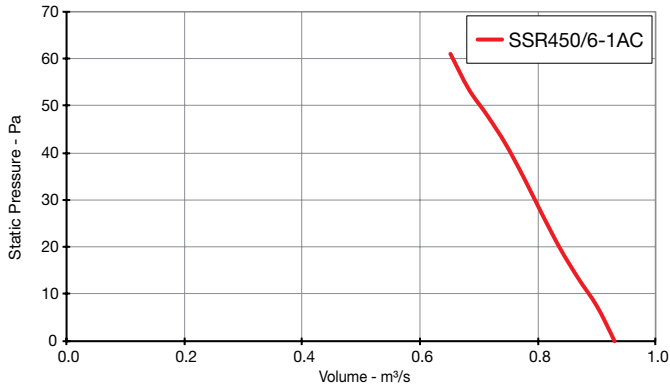

Skyflow SSR

Performance Curves

t: 01384 275800
f: 01384 275810
e: bs@eltafans.co.uk
visit: eltaselect.com

Skyflow SSR

Performance Curves

SINGLE Phase - 220V to 240V / 50Hz

Elta Fans Limited has a policy of continuous product development and improvement and therefore reserves the right to supply products which may differ from those illustrated and described in this publication. Confirmation of dimensions and data will be supplied on request.

Skyflow SSR

Performance Curves

SINGLE Phase - 220V to 240V / 50Hz

Elta Fans Limited has a policy of continuous product development and improvement and therefore reserves the right to supply products which may differ from those illustrated and described in this publication. Confirmation of dimensions and data will be supplied on request.

Skyflow SSR

Performance Curves

THREE Phase - 380V to 415V / 50Hz

Elta Fans Limited has a policy of continuous product development and improvement and therefore reserves the right to supply products which may differ from those illustrated and described in this publication. Confirmation of dimensions and data will be supplied on request.