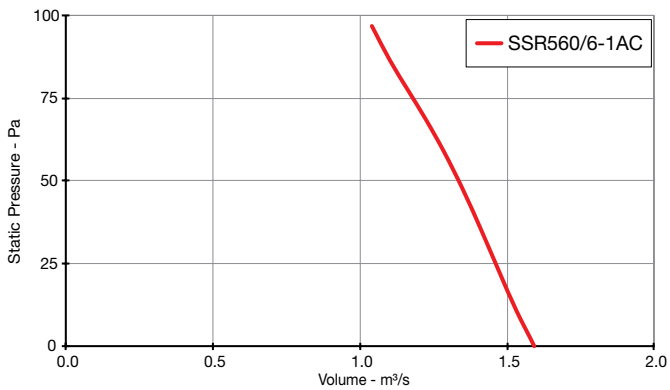

Skyflow SSR

Performance Curves

t: 01384 275800
f: 01384 275810
e: bs@eltafans.co.uk
visit: eltaselect.com

Skyflow SSR

Performance Curves

SINGLE Phase - 220V to 240V / 50Hz

Elta Fans Limited has a policy of continuous product development and improvement and therefore reserves the right to supply products which may differ from those illustrated and described in this publication. Confirmation of dimensions and data will be supplied on request.

Skyflow SSR

Performance Curves

SINGLE Phase - 220V to 240V / 50Hz

Elta Fans Limited has a policy of continuous product development and improvement and therefore reserves the right to supply products which may differ from those illustrated and described in this publication. Confirmation of dimensions and data will be supplied on request.

Skyflow SSR

Performance Curves

THREE Phase - 380V to 415V / 50Hz

Elta Fans Limited has a policy of continuous product development and improvement and therefore reserves the right to supply products which may differ from those illustrated and described in this publication. Confirmation of dimensions and data will be supplied on request.