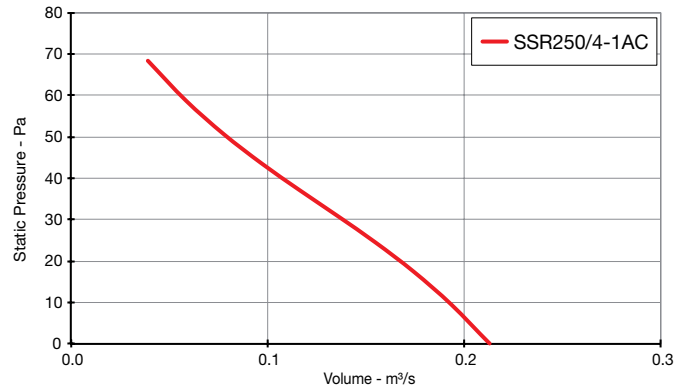

Skyflow SSR

Performance Curves

t: 01384 275800
f: 01384 275810
e: bs@eltafans.co.uk
visit: eltaselect.com

Skyflow SSR

Performance Curves

SINGLE Phase - 220V to 240V / 50Hz

Elta Fans Limited has a policy of continuous product development and improvement and therefore reserves the right to supply products which may differ from those illustrated and described in this publication. Confirmation of dimensions and data will be supplied on request.

Skyflow SSR

Performance Curves

SINGLE Phase - 220V to 240V / 50Hz

Elta Fans Limited has a policy of continuous product development and improvement and therefore reserves the right to supply products which may differ from those illustrated and described in this publication. Confirmation of dimensions and data will be supplied on request.

Skyflow SSR

Performance Curves

THREE Phase - 380V to 415V / 50Hz

Elta Fans Limited has a policy of continuous product development and improvement and therefore reserves the right to supply products which may differ from those illustrated and described in this publication. Confirmation of dimensions and data will be supplied on request.