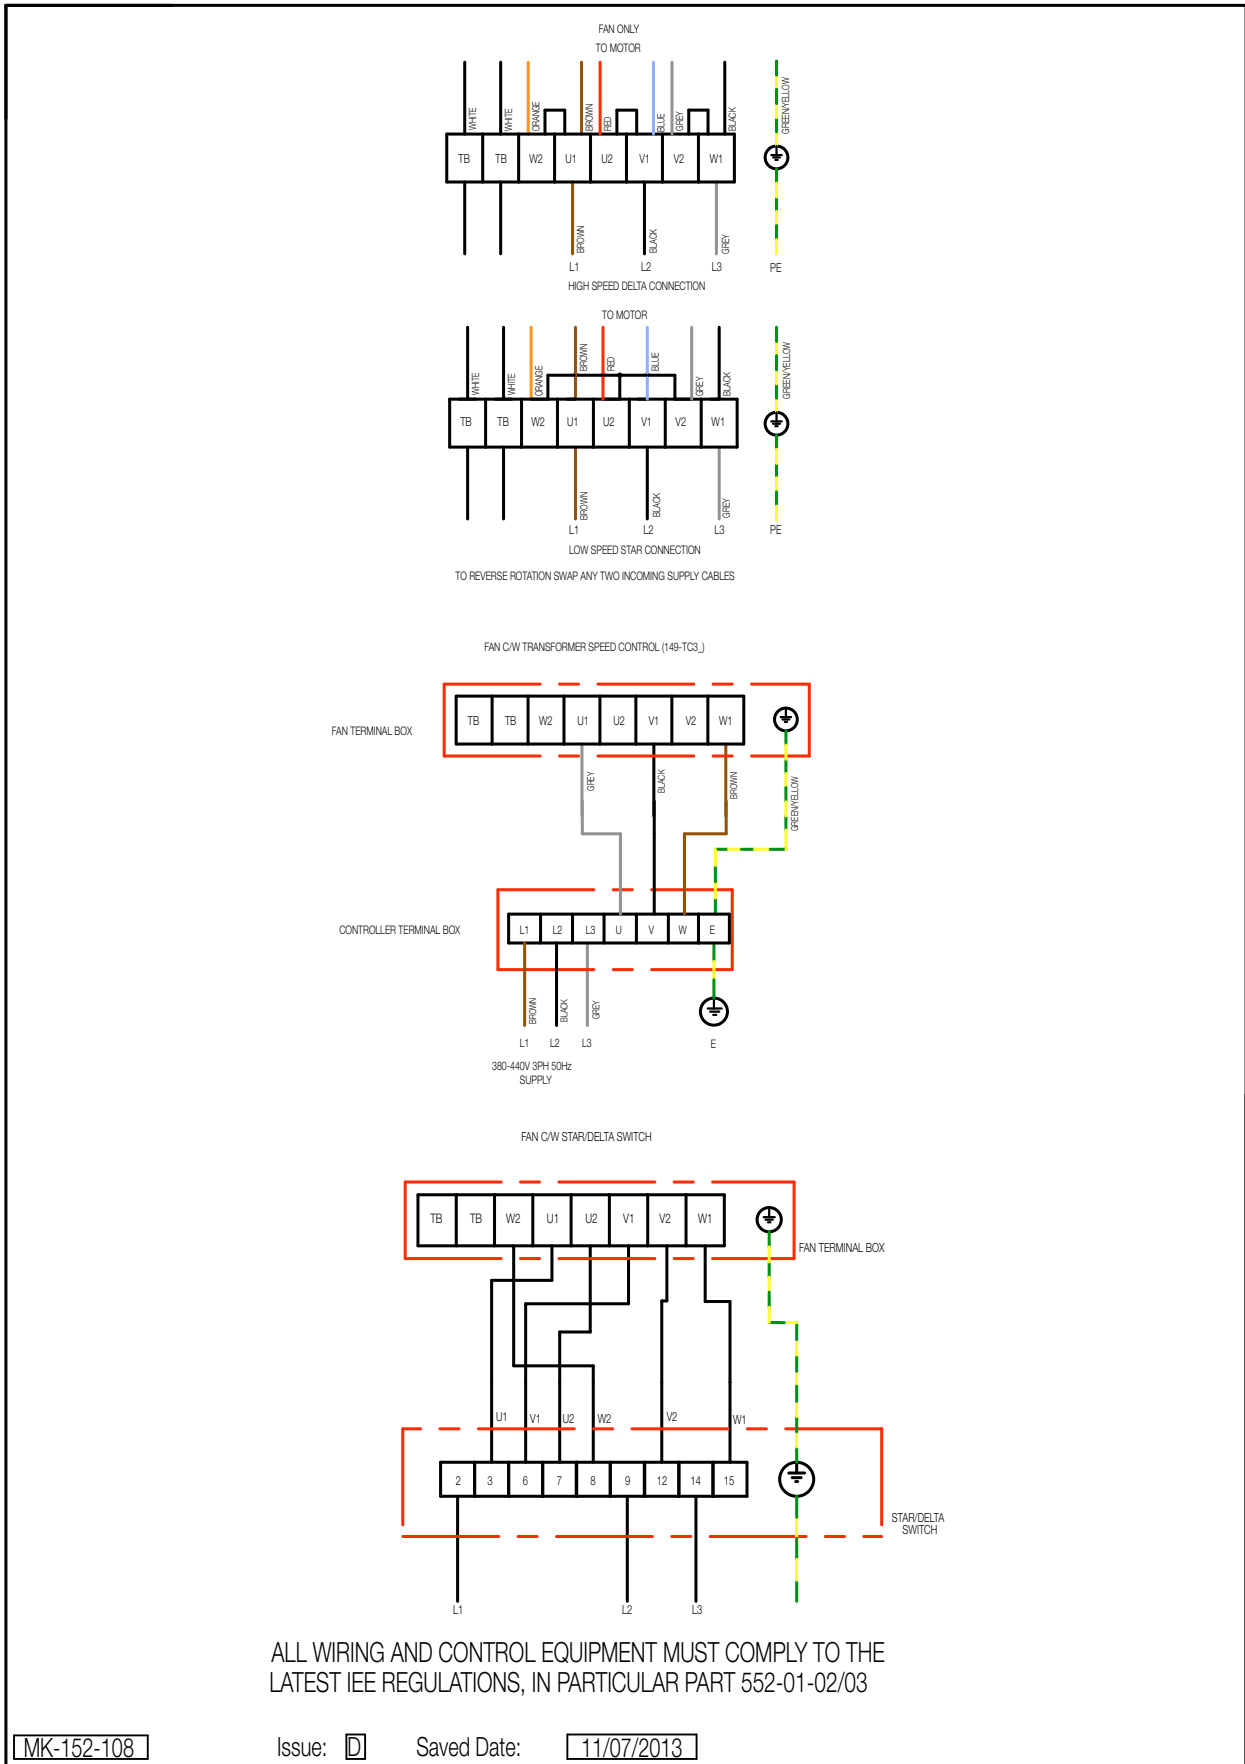

Wiring Diagram No. 152-108

Please check the individual product accessories table for fan and controller compatibility.

Elta Fans Limited has a policy of continuous product development and improvement and therefore reserves the right to supply products which may differ from those illustrated and described in this publication. Confirmation of dimensions and data will be supplied on request.