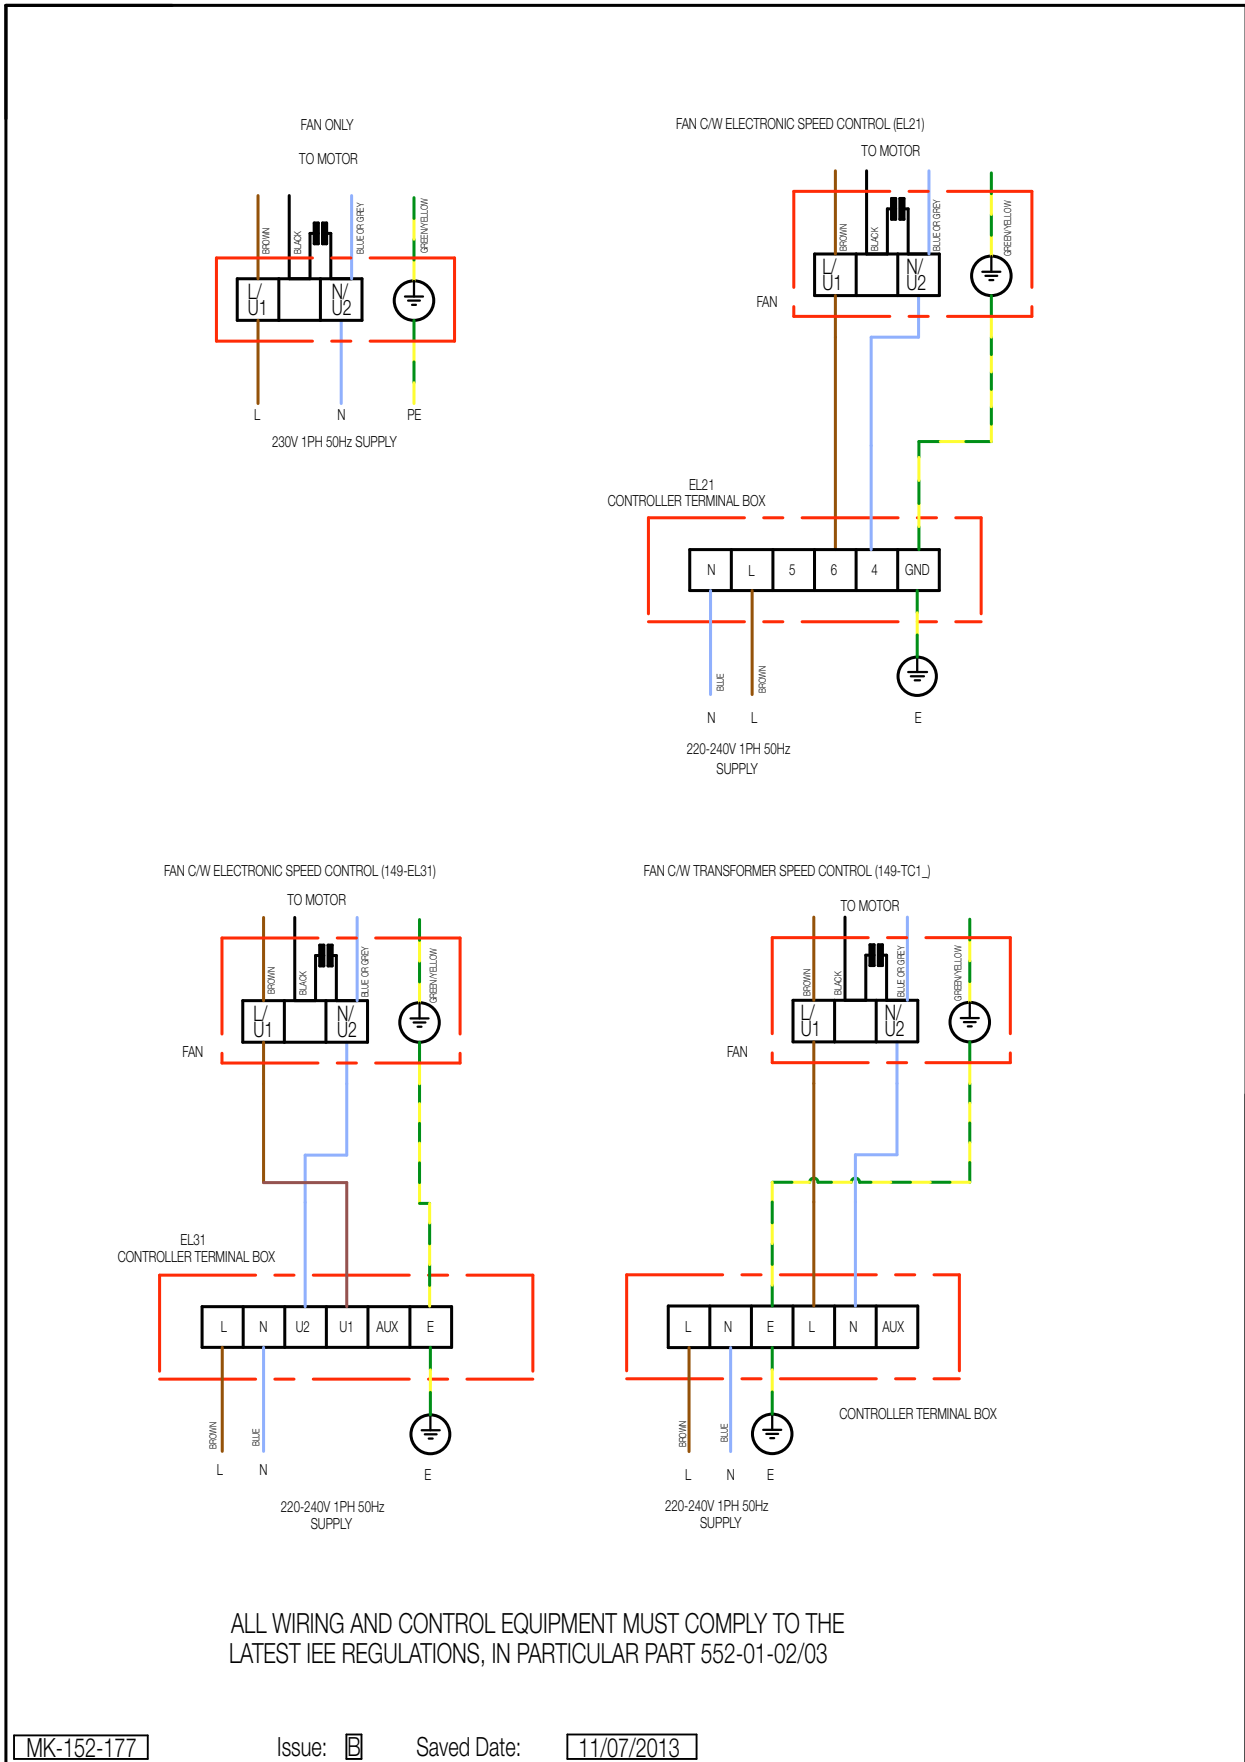

Wiring Diagram No. 152-177

Please check the individual product accessories table for fan and controller compatibility.

Elta Fans Limited has a policy of continuous product development and improvement and therefore reserves the right to supply products which may differ from those illustrated and described in this publication. Confirmation of dimensions and data will be supplied on request.