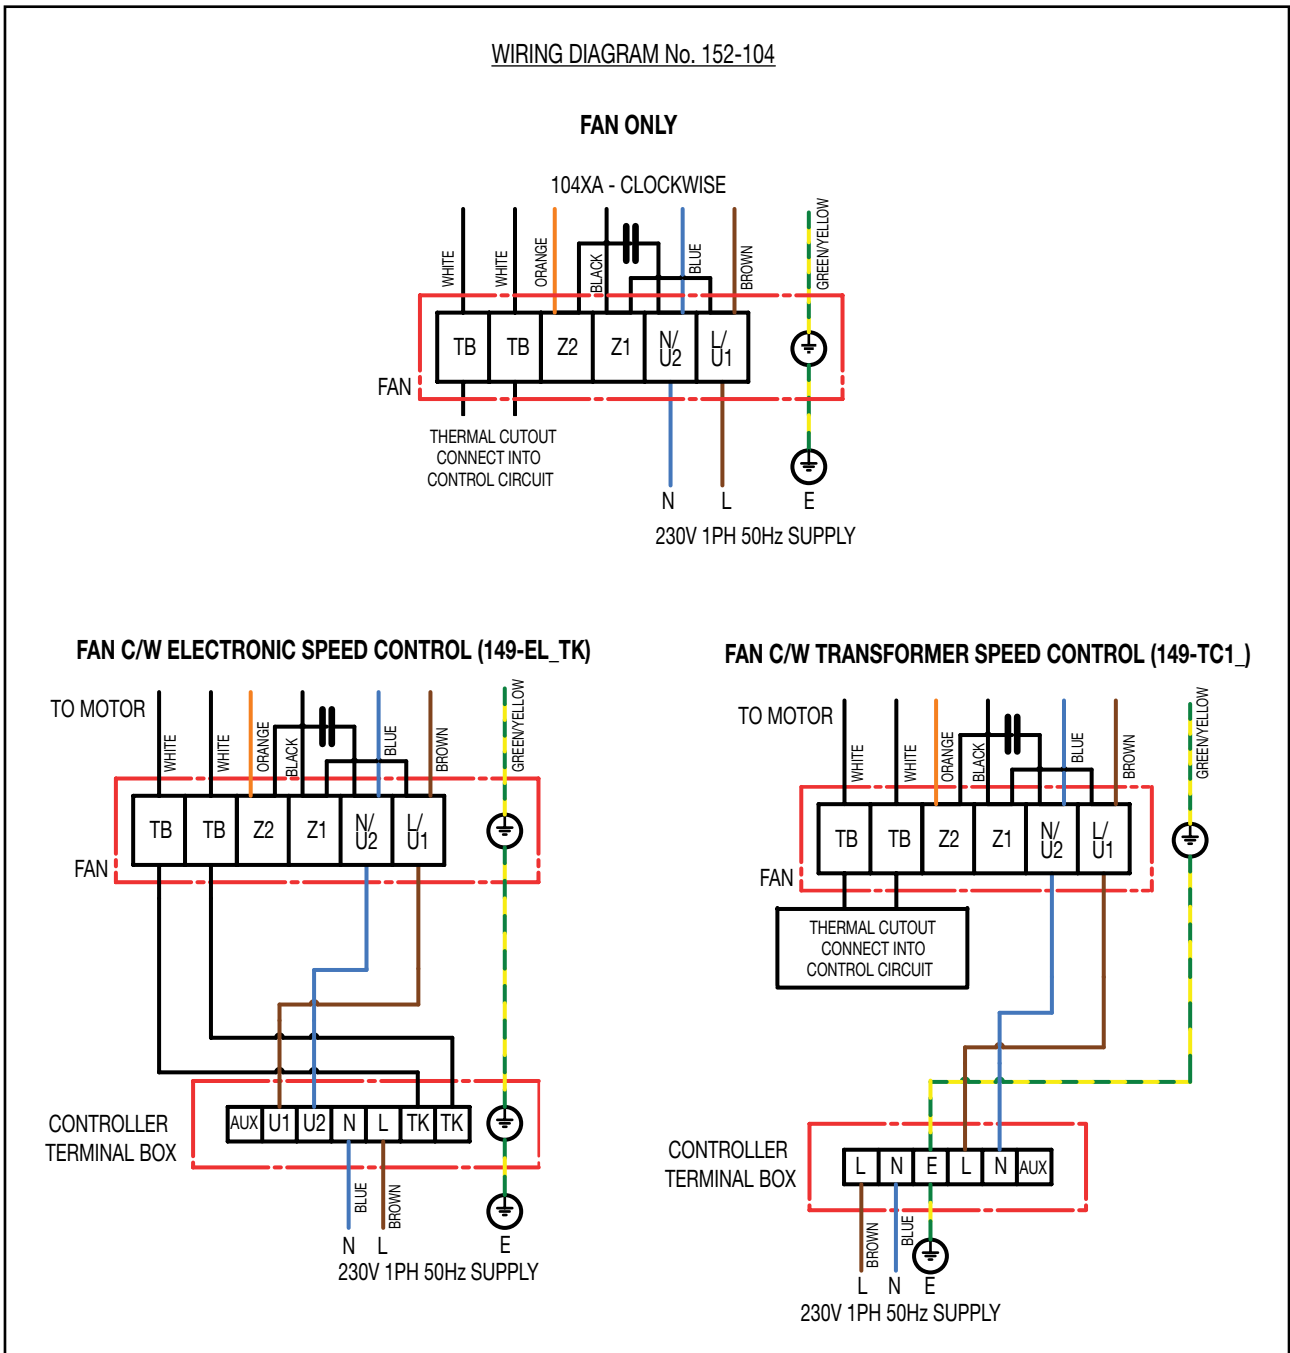

Wiring Diagram No. 152-104

Please check the individual product accessories table for fan and controller compatibility.

Elta Fans Limited has a policy of continuous product development and improvement and therefore reserves the right to supply products which may differ from those illustrated and described in this publication. Confirmation of dimensions and data will be supplied on request.