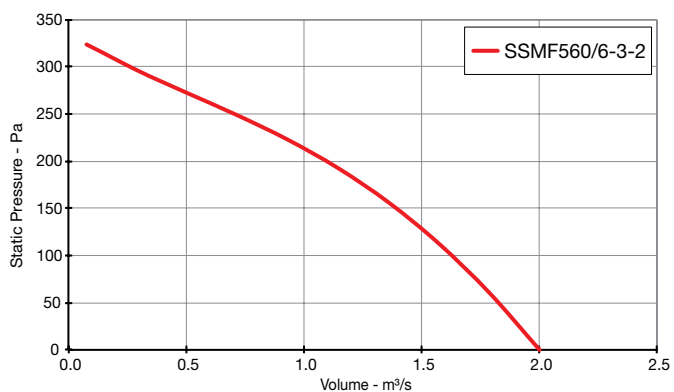

Skyflow SSMF

Performance Curves

SINGLE Phase - 220V to 240V / 50Hz

Elta Fans Limited has a policy of continuous product development and improvement and therefore reserves the right to supply products which may differ from those illustrated and described in this publication. Confirmation of dimensions and data will be supplied on request.