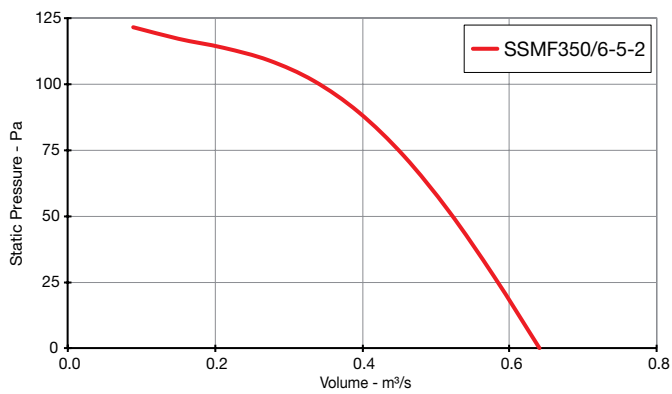

Skyflow SSMF

Performance Curves

SINGLE Phase - 220V to 240V / 50Hz

Elta Fans Limited has a policy of continuous product development and improvement and therefore reserves the right to supply products which may differ from those illustrated and described in this publication. Confirmation of dimensions and data will be supplied on request.