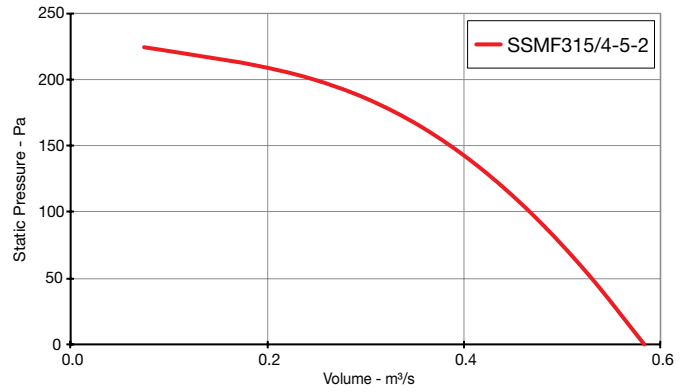

Skyflow SSMF

Performance Curves

SINGLE Phase - 220V to 240V / 50Hz

Elta Fans Limited has a policy of continuous product development and improvement and therefore reserves the right to supply products which may differ from those illustrated and described in this publication. Confirmation of dimensions and data will be supplied on request.