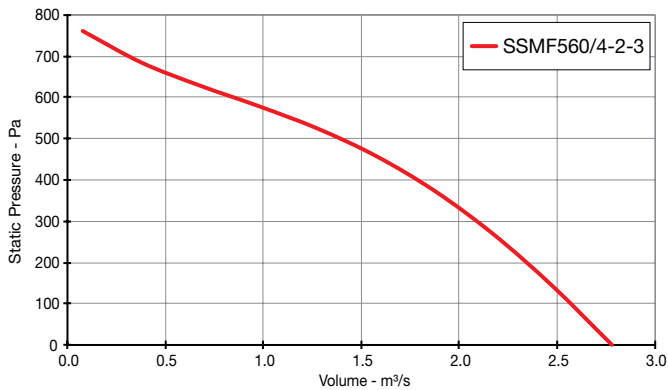

Skyflow SSMF

Performance Curves

SINGLE Phase - 220V to 240V / 50Hz

Elta Fans Limited has a policy of continuous product development and improvement and therefore reserves the right to supply products which may differ from those illustrated and described in this publication. Confirmation of dimensions and data will be supplied on request.

Skyflow SSMF

Performance Curves

THREE Phase - 380V to 415V / 50Hz

Elta Fans Limited has a policy of continuous product development and improvement and therefore reserves the right to supply products which may differ from those illustrated and described in this publication. Confirmation of dimensions and data will be supplied on request.