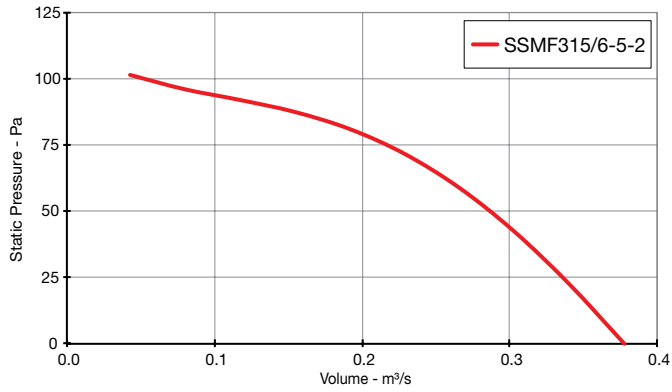

Skyflow SSMF

Performance Curves

SINGLE Phase - 220V to 240V / 50Hz

Elta Fans Limited has a policy of continuous product development and improvement and therefore reserves the right to supply products which may differ from those illustrated and described in this publication. Confirmation of dimensions and data will be supplied on request.