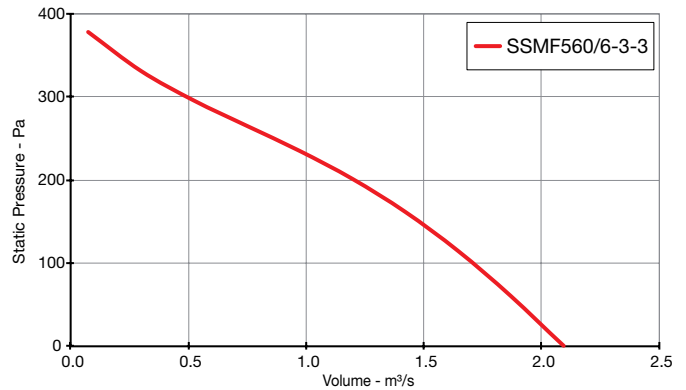

Skyflow SSMF

Performance Curves

THREE Phase - 380V to 415V / 50Hz

Elta Fans Limited has a policy of continuous product development and improvement and therefore reserves the right to supply products which may differ from those illustrated and described in this publication. Confirmation of dimensions and data will be supplied on request.