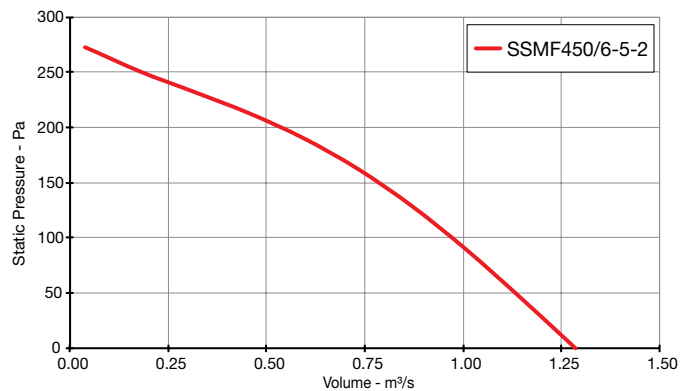

Skyflow SSMF

Performance Curves

SINGLE Phase - 220V to 240V / 50Hz

Elta Fans Limited has a policy of continuous product development and improvement and therefore reserves the right to supply products which may differ from those illustrated and described in this publication. Confirmation of dimensions and data will be supplied on request.