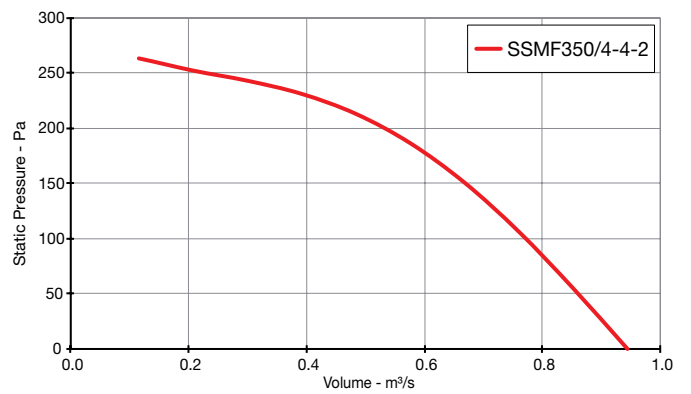

Skyflow SSMF

Performance Curves

SINGLE Phase - 220V to 240V / 50Hz

Elta Fans Limited has a policy of continuous product development and improvement and therefore reserves the right to supply products which may differ from those illustrated and described in this publication. Confirmation of dimensions and data will be supplied on request.