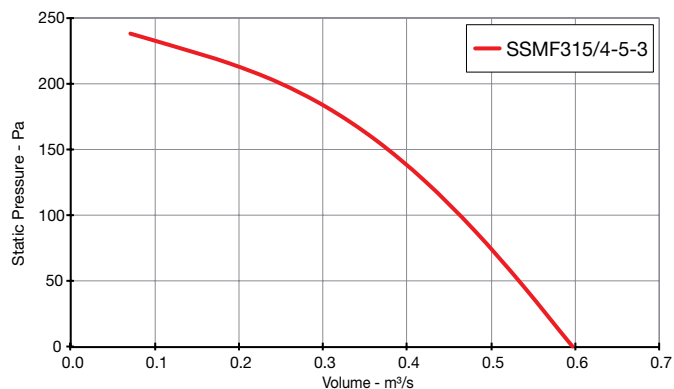

Skyflow SSMF

Performance Curves

SINGLE Phase - 220V to 240V / 50Hz

Elta Fans Limited has a policy of continuous product development and improvement and therefore reserves the right to supply products which may differ from those illustrated and described in this publication. Confirmation of dimensions and data will be supplied on request.

Skyflow SSMF

Performance Curves

THREE Phase - 380V to 415V / 50Hz

Elta Fans Limited has a policy of continuous product development and improvement and therefore reserves the right to supply products which may differ from those illustrated and described in this publication. Confirmation of dimensions and data will be supplied on request.