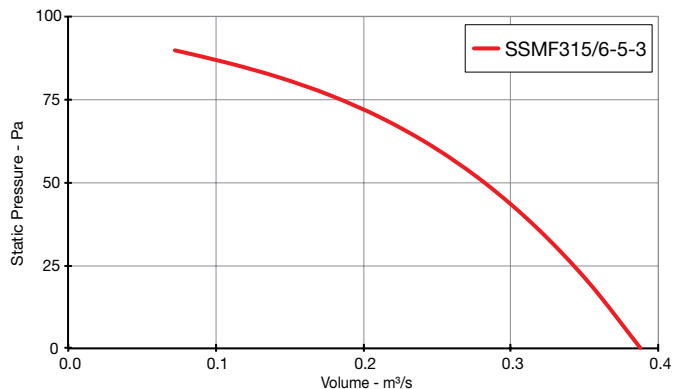

Skyflow SSMF

Performance Curves

SINGLE Phase - 220V to 240V / 50Hz

Elta Fans Limited has a policy of continuous product development and improvement and therefore reserves the right to supply products which may differ from those illustrated and described in this publication. Confirmation of dimensions and data will be supplied on request.

Skyflow SSMF

Performance Curves

THREE Phase - 380V to 415V / 50Hz

Elta Fans Limited has a policy of continuous product development and improvement and therefore reserves the right to supply products which may differ from those illustrated and described in this publication. Confirmation of dimensions and data will be supplied on request.