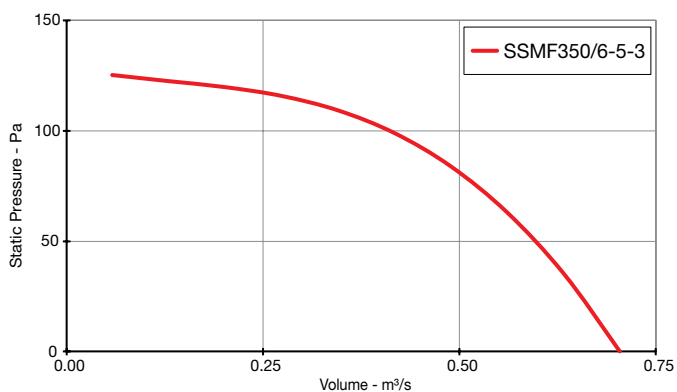

Skyflow SSMF

Performance Curves

SINGLE Phase - 220V to 240V / 50Hz

Elta Fans Limited has a policy of continuous product development and improvement and therefore reserves the right to supply products which may differ from those illustrated and described in this publication. Confirmation of dimensions and data will be supplied on request.

Skyflow SSMF

Performance Curves

THREE Phase - 380V to 415V / 50Hz

Elta Fans Limited has a policy of continuous product development and improvement and therefore reserves the right to supply products which may differ from those illustrated and described in this publication. Confirmation of dimensions and data will be supplied on request.