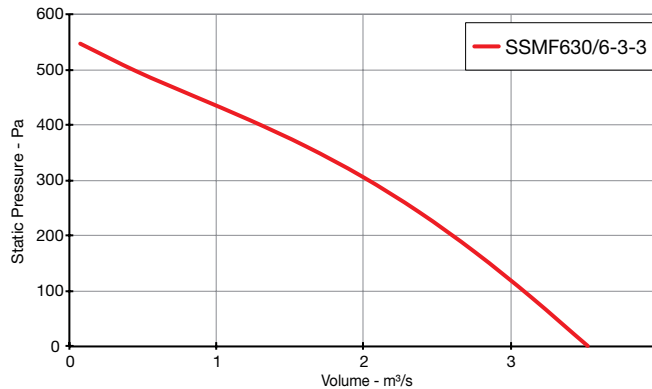

Skyflow SSMF

Performance Curves

THREE Phase - 380V to 415V / 50Hz

Elta Fans Limited has a policy of continuous product development and improvement and therefore reserves the right to supply products which may differ from those illustrated and described in this publication. Confirmation of dimensions and data will be supplied on request.