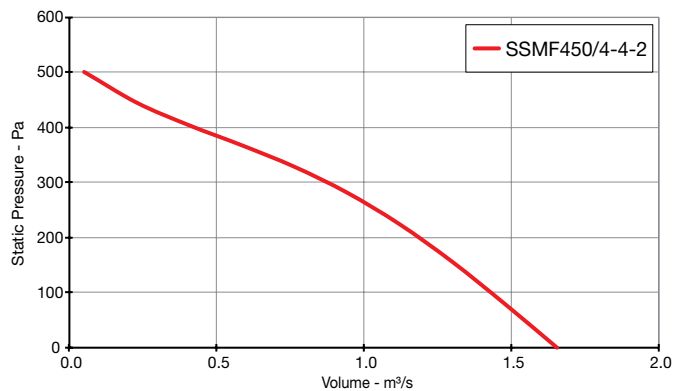

Skyflow SSMF

Performance Curves

SINGLE Phase - 220V to 240V / 50Hz

Elta Fans Limited has a policy of continuous product development and improvement and therefore reserves the right to supply products which may differ from those illustrated and described in this publication. Confirmation of dimensions and data will be supplied on request.