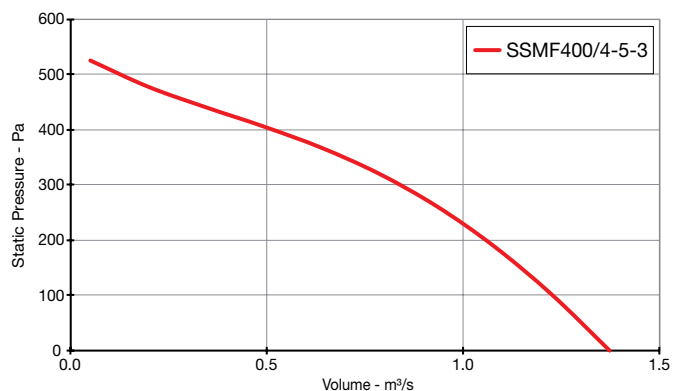

Skyflow SSMF

Performance Curves

SINGLE Phase - 220V to 240V / 50Hz

Elta Fans Limited has a policy of continuous product development and improvement and therefore reserves the right to supply products which may differ from those illustrated and described in this publication. Confirmation of dimensions and data will be supplied on request.

Skyflow SSMF

Performance Curves

THREE Phase - 380V to 415V / 50Hz

Elta Fans Limited has a policy of continuous product development and improvement and therefore reserves the right to supply products which may differ from those illustrated and described in this publication. Confirmation of dimensions and data will be supplied on request.