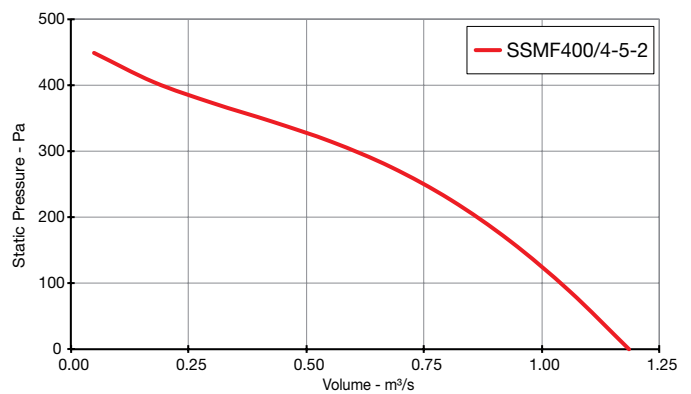

Skyflow SSMF

Performance Curves

SINGLE Phase - 220V to 240V / 50Hz

Elta Fans Limited has a policy of continuous product development and improvement and therefore reserves the right to supply products which may differ from those illustrated and described in this publication. Confirmation of dimensions and data will be supplied on request.