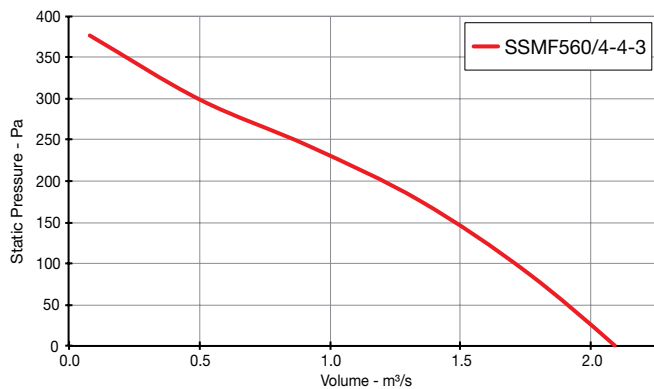

Skyflow SSMF

Performance Curves

THREE Phase - 380V to 415V / 50Hz

Elta Fans Limited has a policy of continuous product development and improvement and therefore reserves the right to supply products which may differ from those illustrated and described in this publication. Confirmation of dimensions and data will be supplied on request.