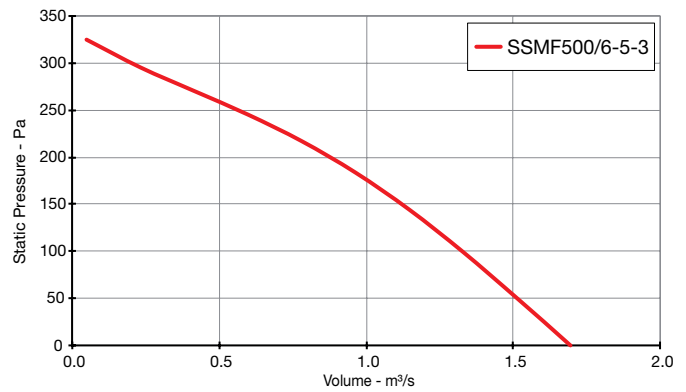

Skyflow SSMF

Performance Curves

SINGLE Phase - 220V to 240V / 50Hz

Elta Fans Limited has a policy of continuous product development and improvement and therefore reserves the right to supply products which may differ from those illustrated and described in this publication. Confirmation of dimensions and data will be supplied on request.

Skyflow SSMF

Performance Curves

THREE Phase - 380V to 415V / 50Hz

Elta Fans Limited has a policy of continuous product development and improvement and therefore reserves the right to supply products which may differ from those illustrated and described in this publication. Confirmation of dimensions and data will be supplied on request.