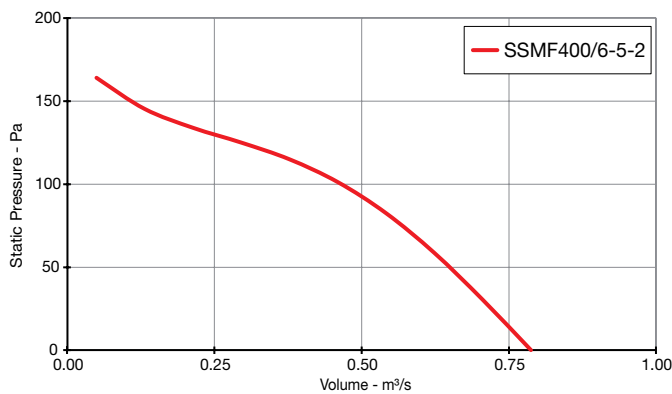

Skyflow SSMF

Performance Curves

SINGLE Phase - 220V to 240V / 50Hz

Elta Fans Limited has a policy of continuous product development and improvement and therefore reserves the right to supply products which may differ from those illustrated and described in this publication. Confirmation of dimensions and data will be supplied on request.