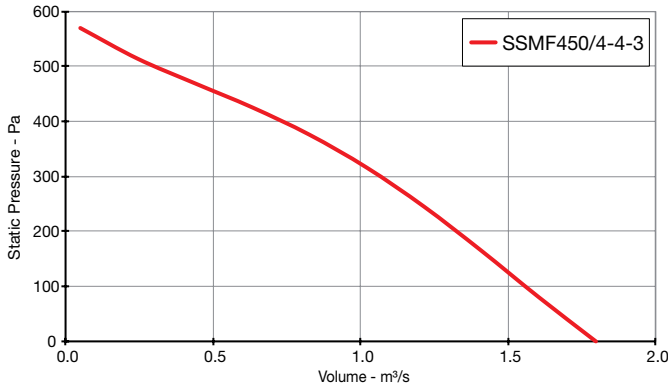

Skyflow SSMF

Performance Curves

SINGLE Phase - 220V to 240V / 50Hz

Elta Fans Limited has a policy of continuous product development and improvement and therefore reserves the right to supply products which may differ from those illustrated and described in this publication. Confirmation of dimensions and data will be supplied on request.

Skyflow SSMF

Performance Curves

THREE Phase - 380V to 415V / 50Hz

Elta Fans Limited has a policy of continuous product development and improvement and therefore reserves the right to supply products which may differ from those illustrated and described in this publication. Confirmation of dimensions and data will be supplied on request.