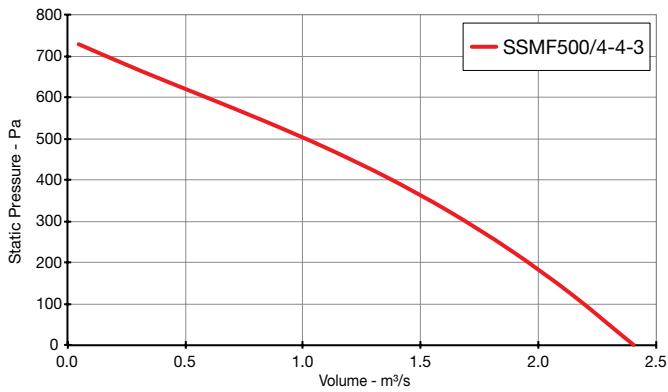

Skyflow SSMF

Performance Curves

SINGLE Phase - 220V to 240V / 50Hz

Elta Fans Limited has a policy of continuous product development and improvement and therefore reserves the right to supply products which may differ from those illustrated and described in this publication. Confirmation of dimensions and data will be supplied on request.

Skyflow SSMF

Performance Curves

THREE Phase - 380V to 415V / 50Hz

Elta Fans Limited has a policy of continuous product development and improvement and therefore reserves the right to supply products which may differ from those illustrated and described in this publication. Confirmation of dimensions and data will be supplied on request.