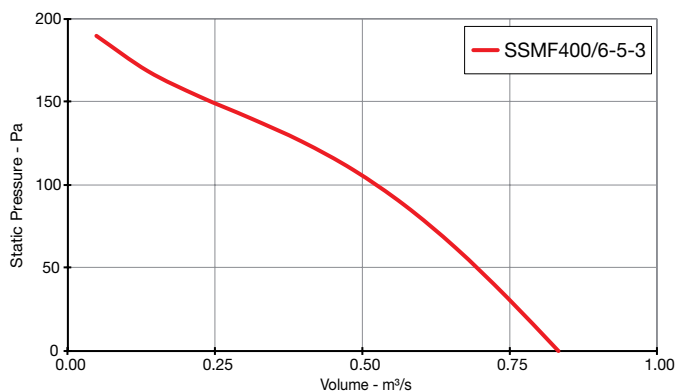

Skyflow SSMF

Performance Curves

SINGLE Phase - 220V to 240V / 50Hz

Elta Fans Limited has a policy of continuous product development and improvement and therefore reserves the right to supply products which may differ from those illustrated and described in this publication. Confirmation of dimensions and data will be supplied on request.

Skyflow SSMF

Performance Curves

THREE Phase - 380V to 415V / 50Hz

Elta Fans Limited has a policy of continuous product development and improvement and therefore reserves the right to supply products which may differ from those illustrated and described in this publication. Confirmation of dimensions and data will be supplied on request.