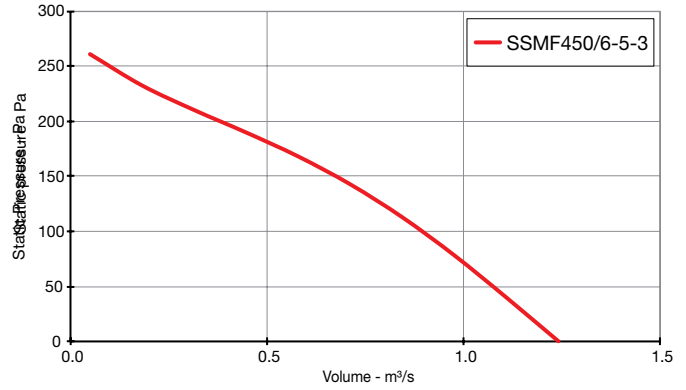

Skyflow SSMF

Performance Curves

SINGLE Phase - 220V to 240V / 50Hz

Elta Fans Limited has a policy of continuous product development and improvement and therefore reserves the right to supply products which may differ from those illustrated and described in this publication. Confirmation of dimensions and data will be supplied on request.

Skyflow SSMF

Performance Curves

THREE Phase - 380V to 415V / 50Hz

Elta Fans Limited has a policy of continuous product development and improvement and therefore reserves the right to supply products which may differ from those illustrated and described in this publication. Confirmation of dimensions and data will be supplied on request.