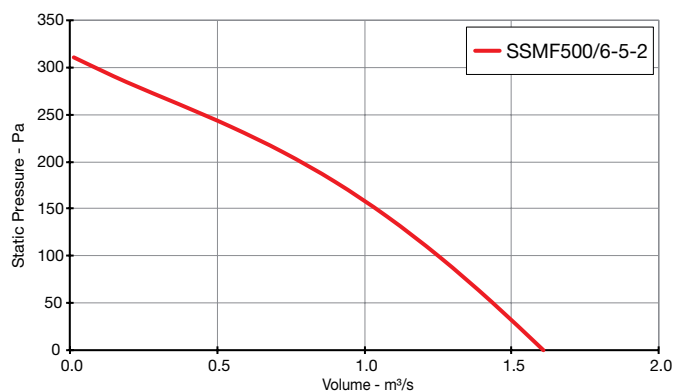

Skyflow SSMF

Performance Curves

SINGLE Phase - 220V to 240V / 50Hz

Elta Fans Limited has a policy of continuous product development and improvement and therefore reserves the right to supply products which may differ from those illustrated and described in this publication. Confirmation of dimensions and data will be supplied on request.