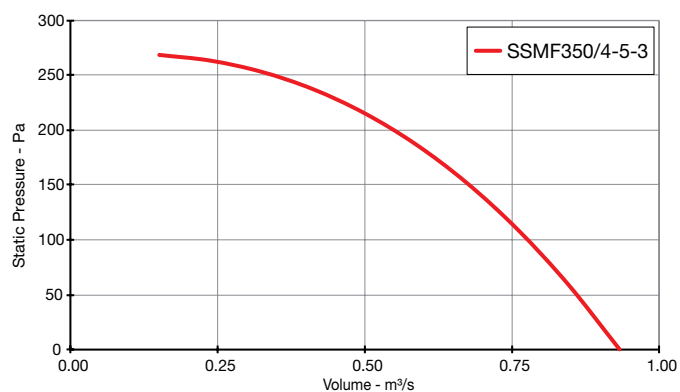

Skyflow SSMF

Performance Curves

SINGLE Phase - 220V to 240V / 50Hz

Elta Fans Limited has a policy of continuous product development and improvement and therefore reserves the right to supply products which may differ from those illustrated and described in this publication. Confirmation of dimensions and data will be supplied on request.

Skyflow SSMF

Performance Curves

THREE Phase - 380V to 415V / 50Hz

Elta Fans Limited has a policy of continuous product development and improvement and therefore reserves the right to supply products which may differ from those illustrated and described in this publication. Confirmation of dimensions and data will be supplied on request.