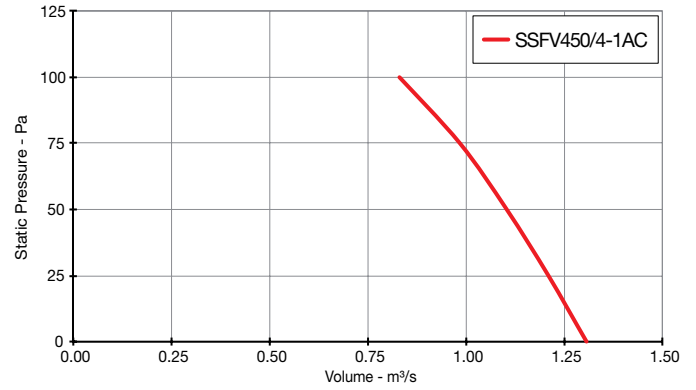

Skyflow SSFV

Performance Curves

t: 01384 275800
f: 01384 275810
e: bs@eltafans.co.uk
visit: eltaselect.com

Skyflow SSFV

Performance Curves

Please use the contents table(s) below to find the performance curve for the product you require.

Skyflow SSFV

Performance Curves

SINGLE Phase - 220V to 240V / 50Hz

Elta Fans Limited has a policy of continuous product development and improvement and therefore reserves the right to supply products which may differ from those illustrated and described in this publication. Confirmation of dimensions and data will be supplied on request.