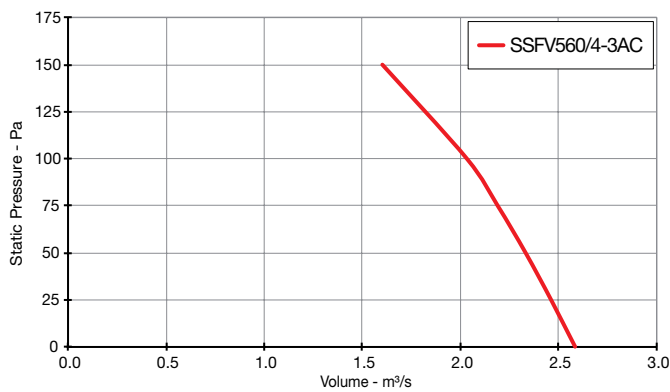

Skyflow SSFV

Performance Curves

SINGLE Phase - 220V to 240V / 50Hz

Elta Fans Limited has a policy of continuous product development and improvement and therefore reserves the right to supply products which may differ from those illustrated and described in this publication. Confirmation of dimensions and data will be supplied on request.

Skyflow SSFV

Performance Curves

THREE Phase - 380V to 415V / 50Hz

Elta Fans Limited has a policy of continuous product development and improvement and therefore reserves the right to supply products which may differ from those illustrated and described in this publication. Confirmation of dimensions and data will be supplied on request.