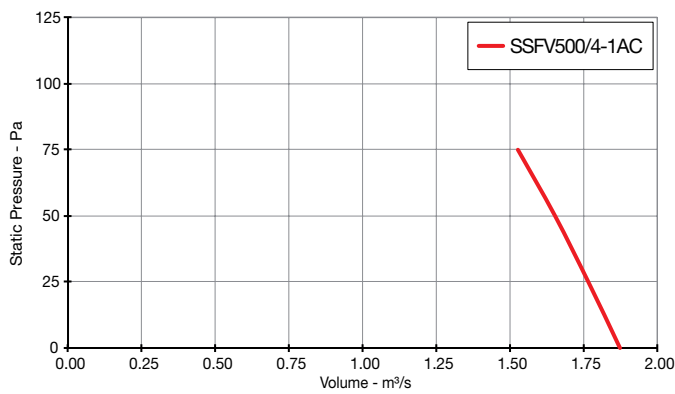

Skyflow SSFV

Performance Curves

t: 01384 275800
f: 01384 275810
e: bs@eltafans.co.uk
visit: eltaselect.com

Skyflow SSFV

Performance Curves

Please use the contents table(s) below to find the performance curve for the product you require.

AC SINGLE Phase - 220V to 240V / 50Hz

Product Code	Page No.
SSFV400/4-1AC	3
SSFV450/4-1AC	3
SSFV500/4-1AC	3
SSFV560/4-1AC	3
SSFV630/4-1AC	3

AC THREE Phase - 380V to 415V / 50Hz

Product Code	Page No.
SSFV400/4-3AC	4
SSFV450/4-3AC	4
SSFV500/6-3AC	4
SSFV500/4-3AC	4
SSFV560/6-3AC	4
SSFV560/4-3AC	4
SSFV630/6-3AC	5
SSFV630/4-3AC	5
SSFV710/4/6-3AC	5

Skyflow SSFV

Performance Curves

SINGLE Phase - 220V to 240V / 50Hz

Elta Fans Limited has a policy of continuous product development and improvement and therefore reserves the right to supply products which may differ from those illustrated and described in this publication. Confirmation of dimensions and data will be supplied on request.