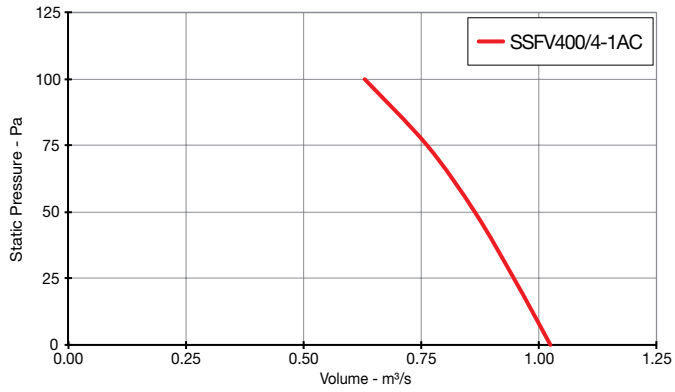

AC SINGLE Phase - 220V to 240V / 50Hz

Product Code	Page No.
SSFV400/4-1AC	3
SSFV450/4-1AC	3
SSFV500/4-1AC	3
SSFV560/4-1AC	3
SSFV630/4-1AC	3

AC THREE Phase - 380V to 415V / 50Hz

Product Code	Page No.
SSFV400/4-3AC	4
SSFV450/4-3AC	4
SSFV500/6-3AC	4
SSFV500/4-3AC	4
SSFV560/6-3AC	4
SSFV560/4-3AC	4
SSFV630/6-3AC	5
SSFV630/4-3AC	5
SSFV710/4/6-3AC	5

Skyflow SSFV

Performance Curves

SINGLE Phase - 220V to 240V / 50Hz

Elta Fans Limited has a policy of continuous product development and improvement and therefore reserves the right to supply products which may differ from those illustrated and described in this publication. Confirmation of dimensions and data will be supplied on request.