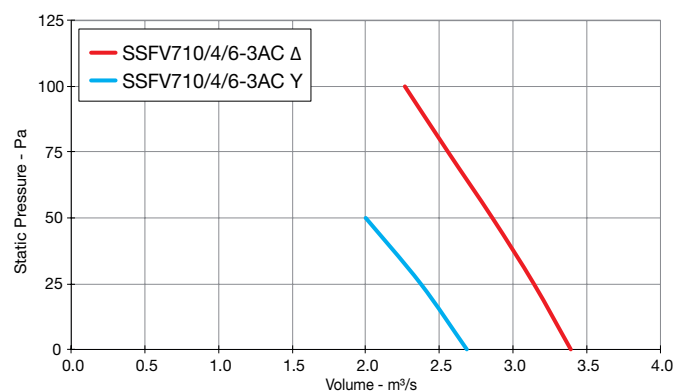

Skyflow SSFV

Performance Curves

SINGLE Phase - 220V to 240V / 50Hz

Elta Fans Limited has a policy of continuous product development and improvement and therefore reserves the right to supply products which may differ from those illustrated and described in this publication. Confirmation of dimensions and data will be supplied on request.

Skyflow SSFV

Performance Curves

THREE Phase - 380V to 415V / 50Hz

Elta Fans Limited has a policy of continuous product development and improvement and therefore reserves the right to supply products which may differ from those illustrated and described in this publication. Confirmation of dimensions and data will be supplied on request.