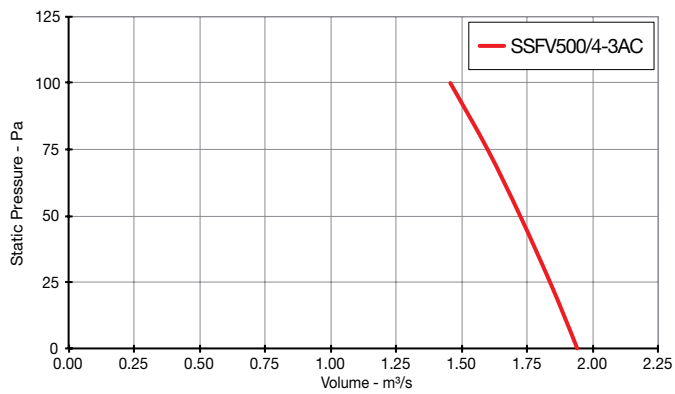

Skyflow SSFV

Performance Curves

SINGLE Phase - 220V to 240V / 50Hz

Elta Fans Limited has a policy of continuous product development and improvement and therefore reserves the right to supply products which may differ from those illustrated and described in this publication. Confirmation of dimensions and data will be supplied on request.

Skyflow SSFV

Performance Curves

THREE Phase - 380V to 415V / 50Hz

Elta Fans Limited has a policy of continuous product development and improvement and therefore reserves the right to supply products which may differ from those illustrated and described in this publication. Confirmation of dimensions and data will be supplied on request.