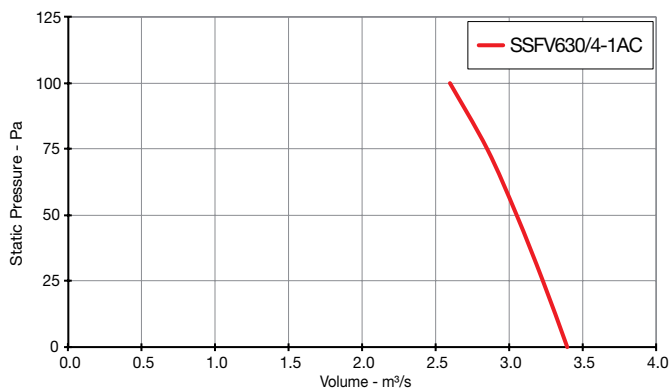

Skyflow SSFV

Performance Curves

t: 01384 275800
f: 01384 275810
e: bs@eltafans.co.uk
visit: eltaselect.com

Skyflow SSFV

Performance Curves

Please use the contents table(s) below to find the performance curve for the product you require.

Skyflow SSFV

Performance Curves

SINGLE Phase - 220V to 240V / 50Hz

Elta Fans Limited has a policy of continuous product development and improvement and therefore reserves the right to supply products which may differ from those illustrated and described in this publication. Confirmation of dimensions and data will be supplied on request.