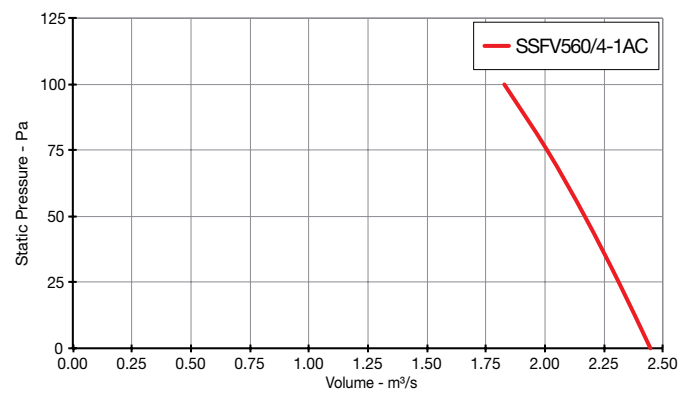

Skyflow SSFV

Performance Curves

t: 01384 275800
f: 01384 275810
e: bs@eltafans.co.uk
visit: eltaselect.com

Skyflow SSFV

Performance Curves

Please use the contents table(s) below to find the performance curve for the product you require.

AC SINGLE Phase - 220V to 240V / 50Hz

Product Code	Page No.
SSFV400/4-1AC	3
SSFV450/4-1AC	3
SSFV500/4-1AC	3
SSFV560/4-1AC	3
SSFV630/4-1AC	3

AC THREE Phase - 380V to 415V / 50Hz

Product Code	Page No.
SSFV400/4-3AC	4
SSFV450/4-3AC	4
SSFV500/6-3AC	4
SSFV500/4-3AC	4
SSFV560/6-3AC	4
SSFV560/4-3AC	4
SSFV630/6-3AC	5
SSFV630/4-3AC	5
SSFV710/4/6-3AC	5

Skyflow SSFV

Performance Curves

SINGLE Phase - 220V to 240V / 50Hz

Elta Fans Limited has a policy of continuous product development and improvement and therefore reserves the right to supply products which may differ from those illustrated and described in this publication. Confirmation of dimensions and data will be supplied on request.