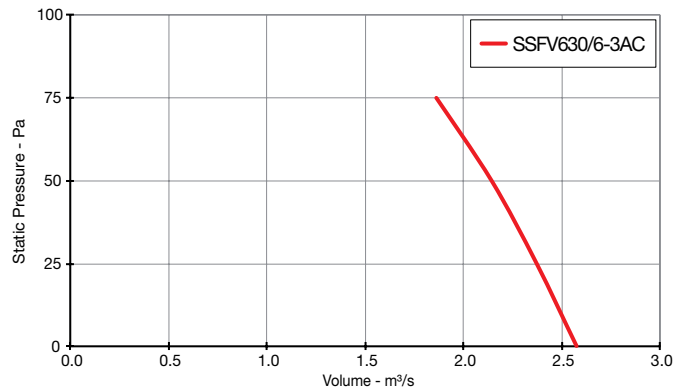

Skyflow SSFV

Performance Curves

THREE Phase - 380V to 415V / 50Hz

Elta Fans Limited has a policy of continuous product development and improvement and therefore reserves the right to supply products which may differ from those illustrated and described in this publication. Confirmation of dimensions and data will be supplied on request.