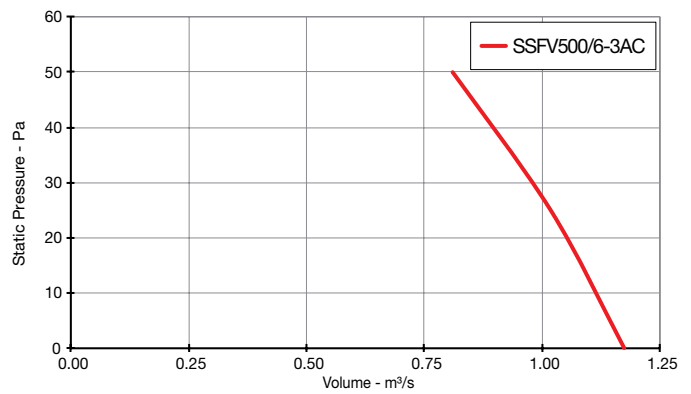

Skyflow SSFV

Performance Curves

SINGLE Phase - 220V to 240V / 50Hz

Elta Fans Limited has a policy of continuous product development and improvement and therefore reserves the right to supply products which may differ from those illustrated and described in this publication. Confirmation of dimensions and data will be supplied on request.

Skyflow SSFV

Performance Curves

THREE Phase - 380V to 415V / 50Hz

Elta Fans Limited has a policy of continuous product development and improvement and therefore reserves the right to supply products which may differ from those illustrated and described in this publication. Confirmation of dimensions and data will be supplied on request.