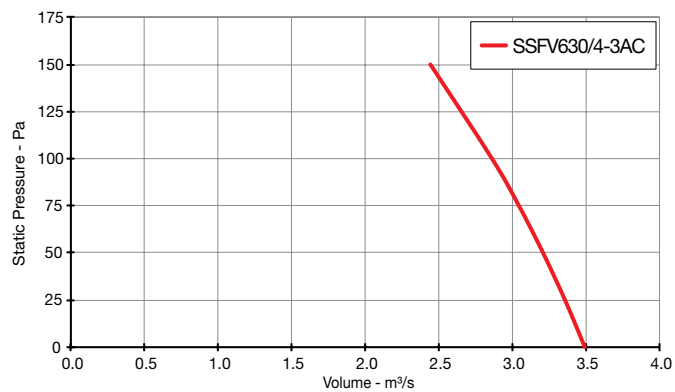

Skyflow SSFV

Performance Curves

THREE Phase - 380V to 415V / 50Hz

Elta Fans Limited has a policy of continuous product development and improvement and therefore reserves the right to supply products which may differ from those illustrated and described in this publication. Confirmation of dimensions and data will be supplied on request.