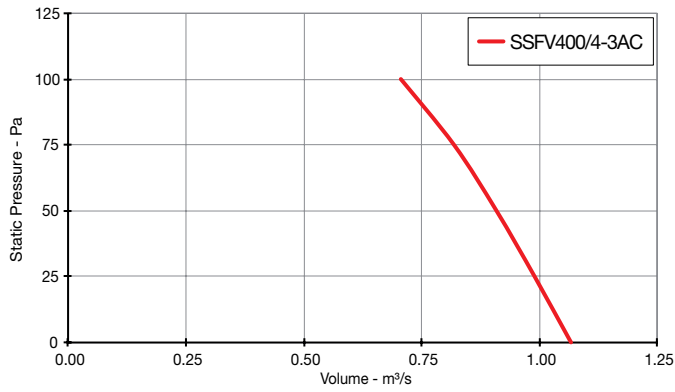

Skyflow SSFV

Performance Curves

SINGLE Phase - 220V to 240V / 50Hz

Elta Fans Limited has a policy of continuous product development and improvement and therefore reserves the right to supply products which may differ from those illustrated and described in this publication. Confirmation of dimensions and data will be supplied on request.

Skyflow SSFV

Performance Curves

THREE Phase - 380V to 415V / 50Hz

Elta Fans Limited has a policy of continuous product development and improvement and therefore reserves the right to supply products which may differ from those illustrated and described in this publication. Confirmation of dimensions and data will be supplied on request.