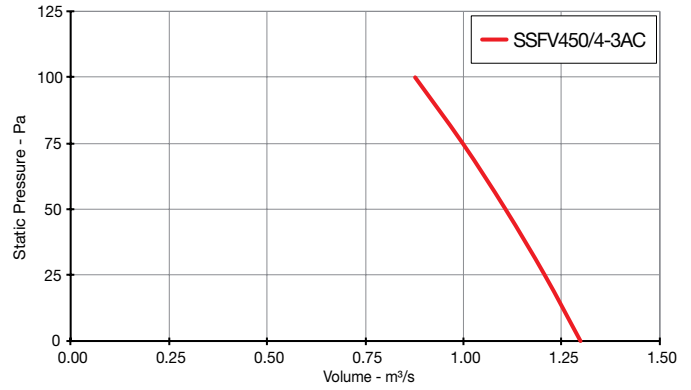

Skyflow SSFV

Performance Curves

SINGLE Phase - 220V to 240V / 50Hz

Elta Fans Limited has a policy of continuous product development and improvement and therefore reserves the right to supply products which may differ from those illustrated and described in this publication. Confirmation of dimensions and data will be supplied on request.

Skyflow SSFV

Performance Curves

THREE Phase - 380V to 415V / 50Hz

Elta Fans Limited has a policy of continuous product development and improvement and therefore reserves the right to supply products which may differ from those illustrated and described in this publication. Confirmation of dimensions and data will be supplied on request.