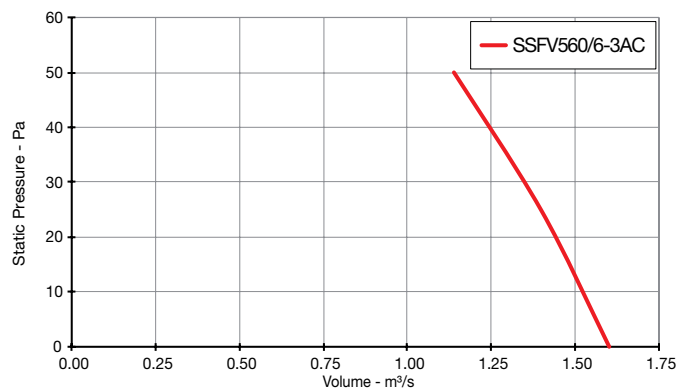

Skyflow SSFV

Performance Curves

SINGLE Phase - 220V to 240V / 50Hz

Elta Fans Limited has a policy of continuous product development and improvement and therefore reserves the right to supply products which may differ from those illustrated and described in this publication. Confirmation of dimensions and data will be supplied on request.

Skyflow SSFV

Performance Curves

THREE Phase - 380V to 415V / 50Hz

Elta Fans Limited has a policy of continuous product development and improvement and therefore reserves the right to supply products which may differ from those illustrated and described in this publication. Confirmation of dimensions and data will be supplied on request.