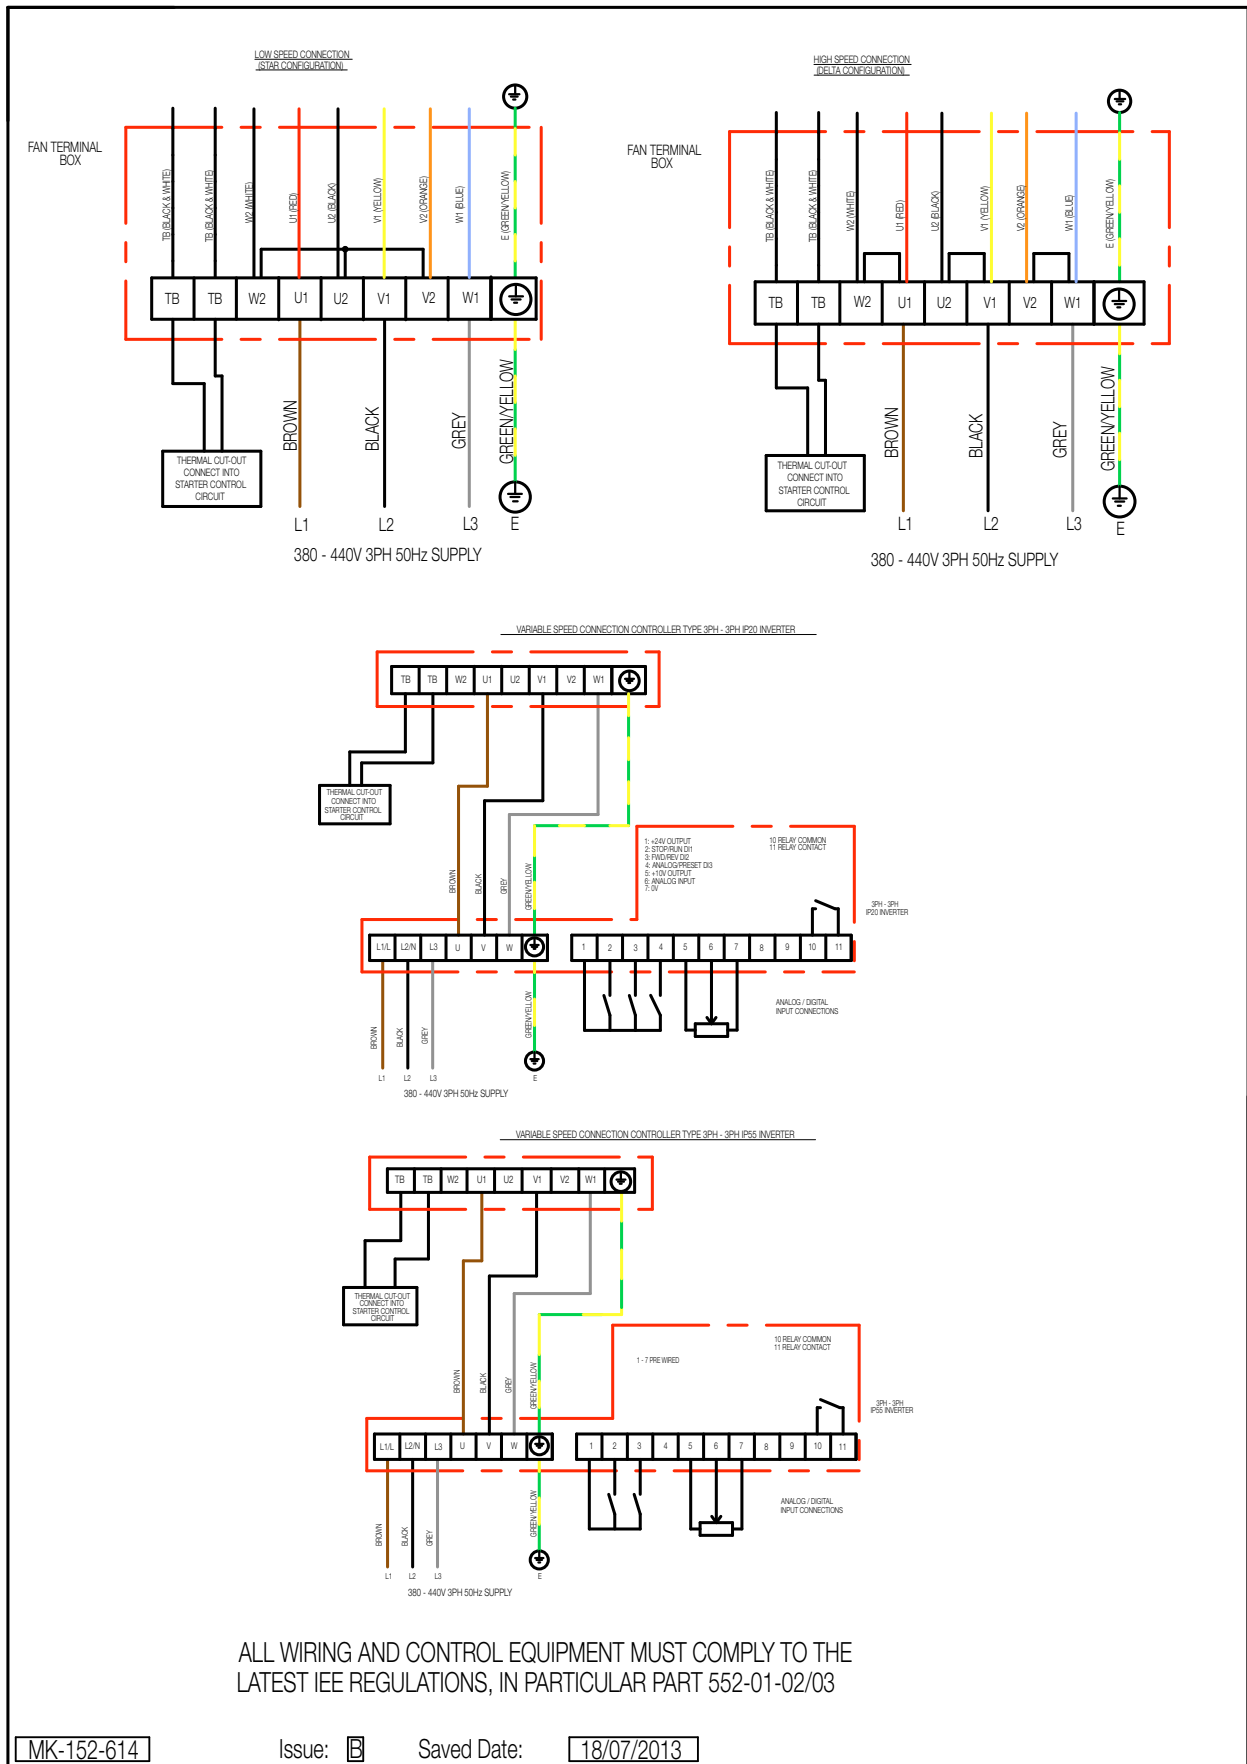

Wiring Diagram No. 152-614

Please check the individual product accessories table for fan and controller compatibility.

MK-152-614

Issue: ☐

Saved Date:

18/07/2013

Elta Fans Limited has a policy of continuous product development and improvement and therefore reserves the right to supply products which may differ from those illustrated and described in this publication. Confirmation of dimensions and data will be supplied on request.