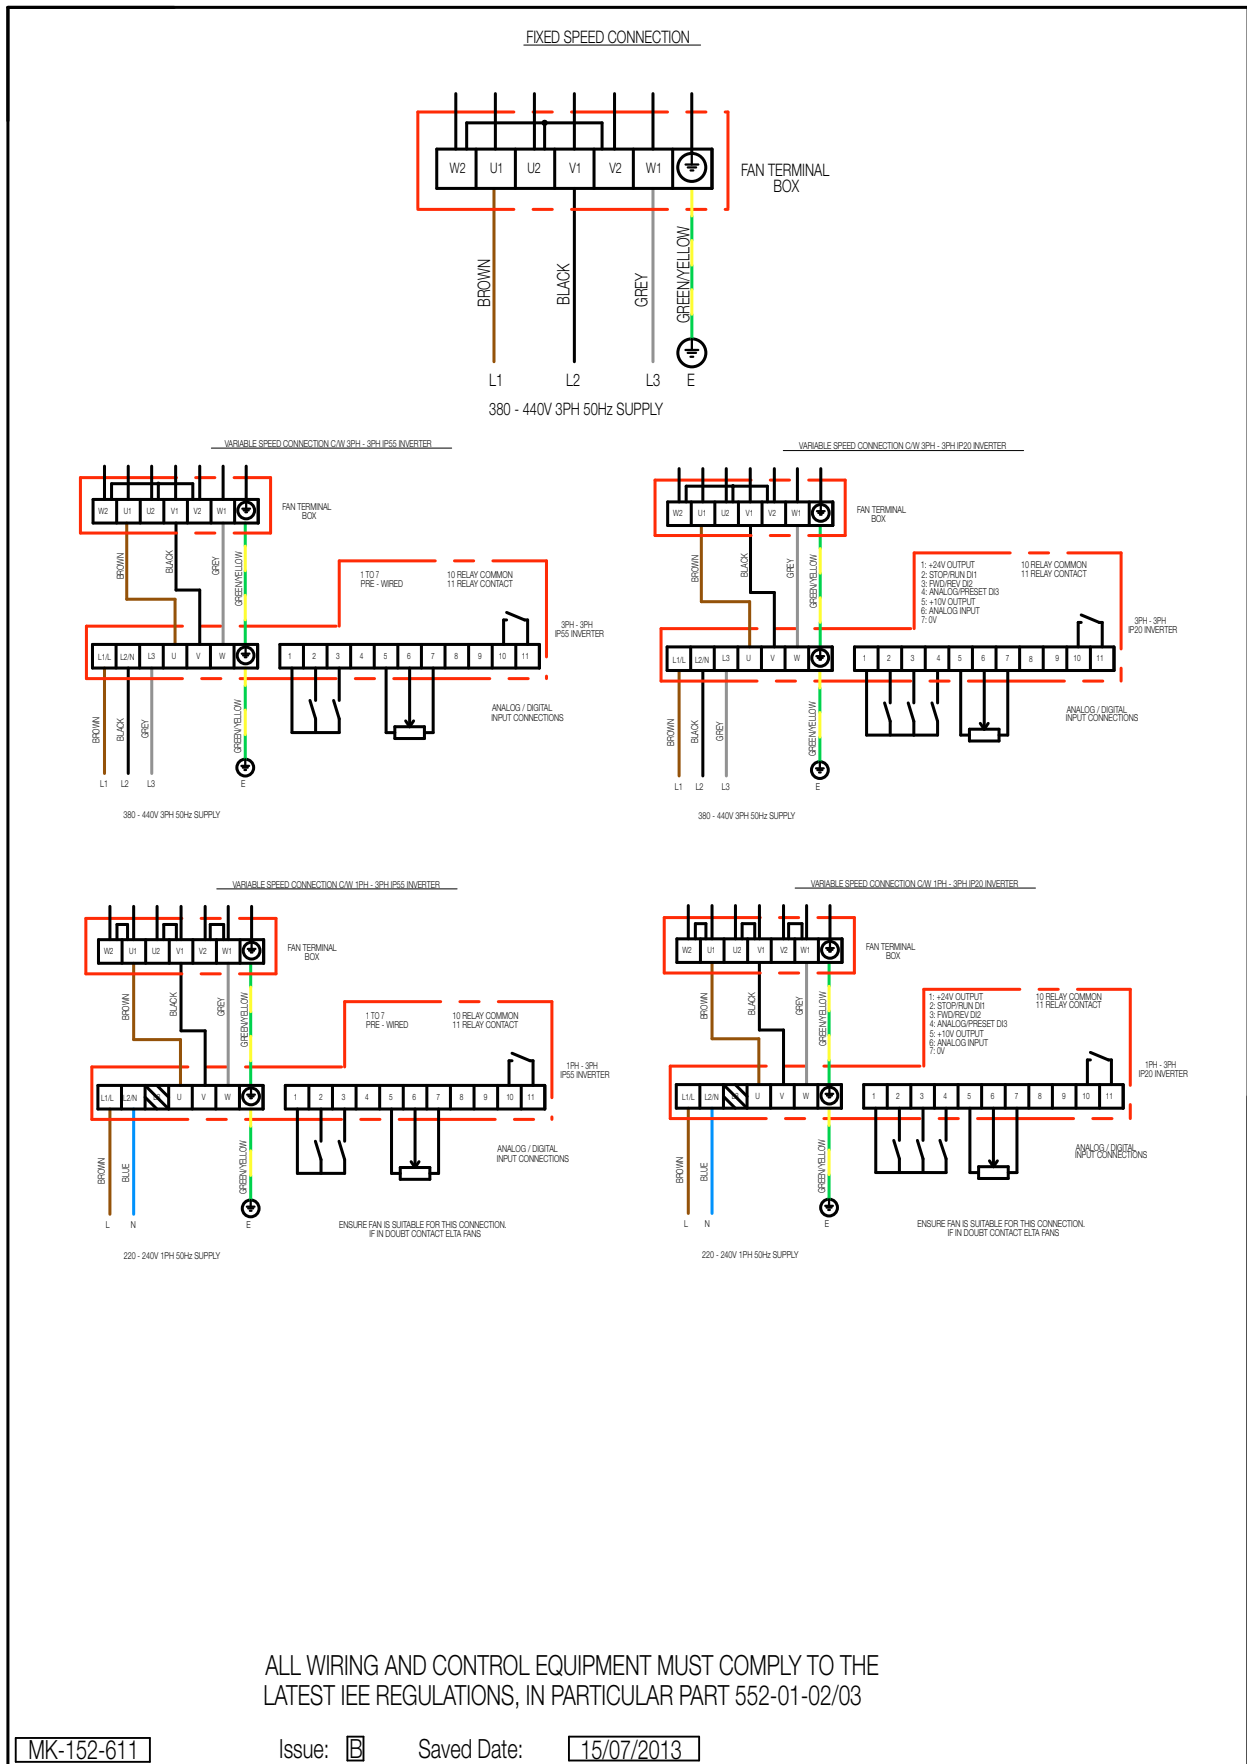

Wiring Diagram No. 152-611

Please check the individual product accessories table for fan and controller compatibility.

Elta Fans Limited has a policy of continuous product development and improvement and therefore reserves the right to supply products which may differ from those illustrated and described in this publication. Confirmation of dimensions and data will be supplied on request.