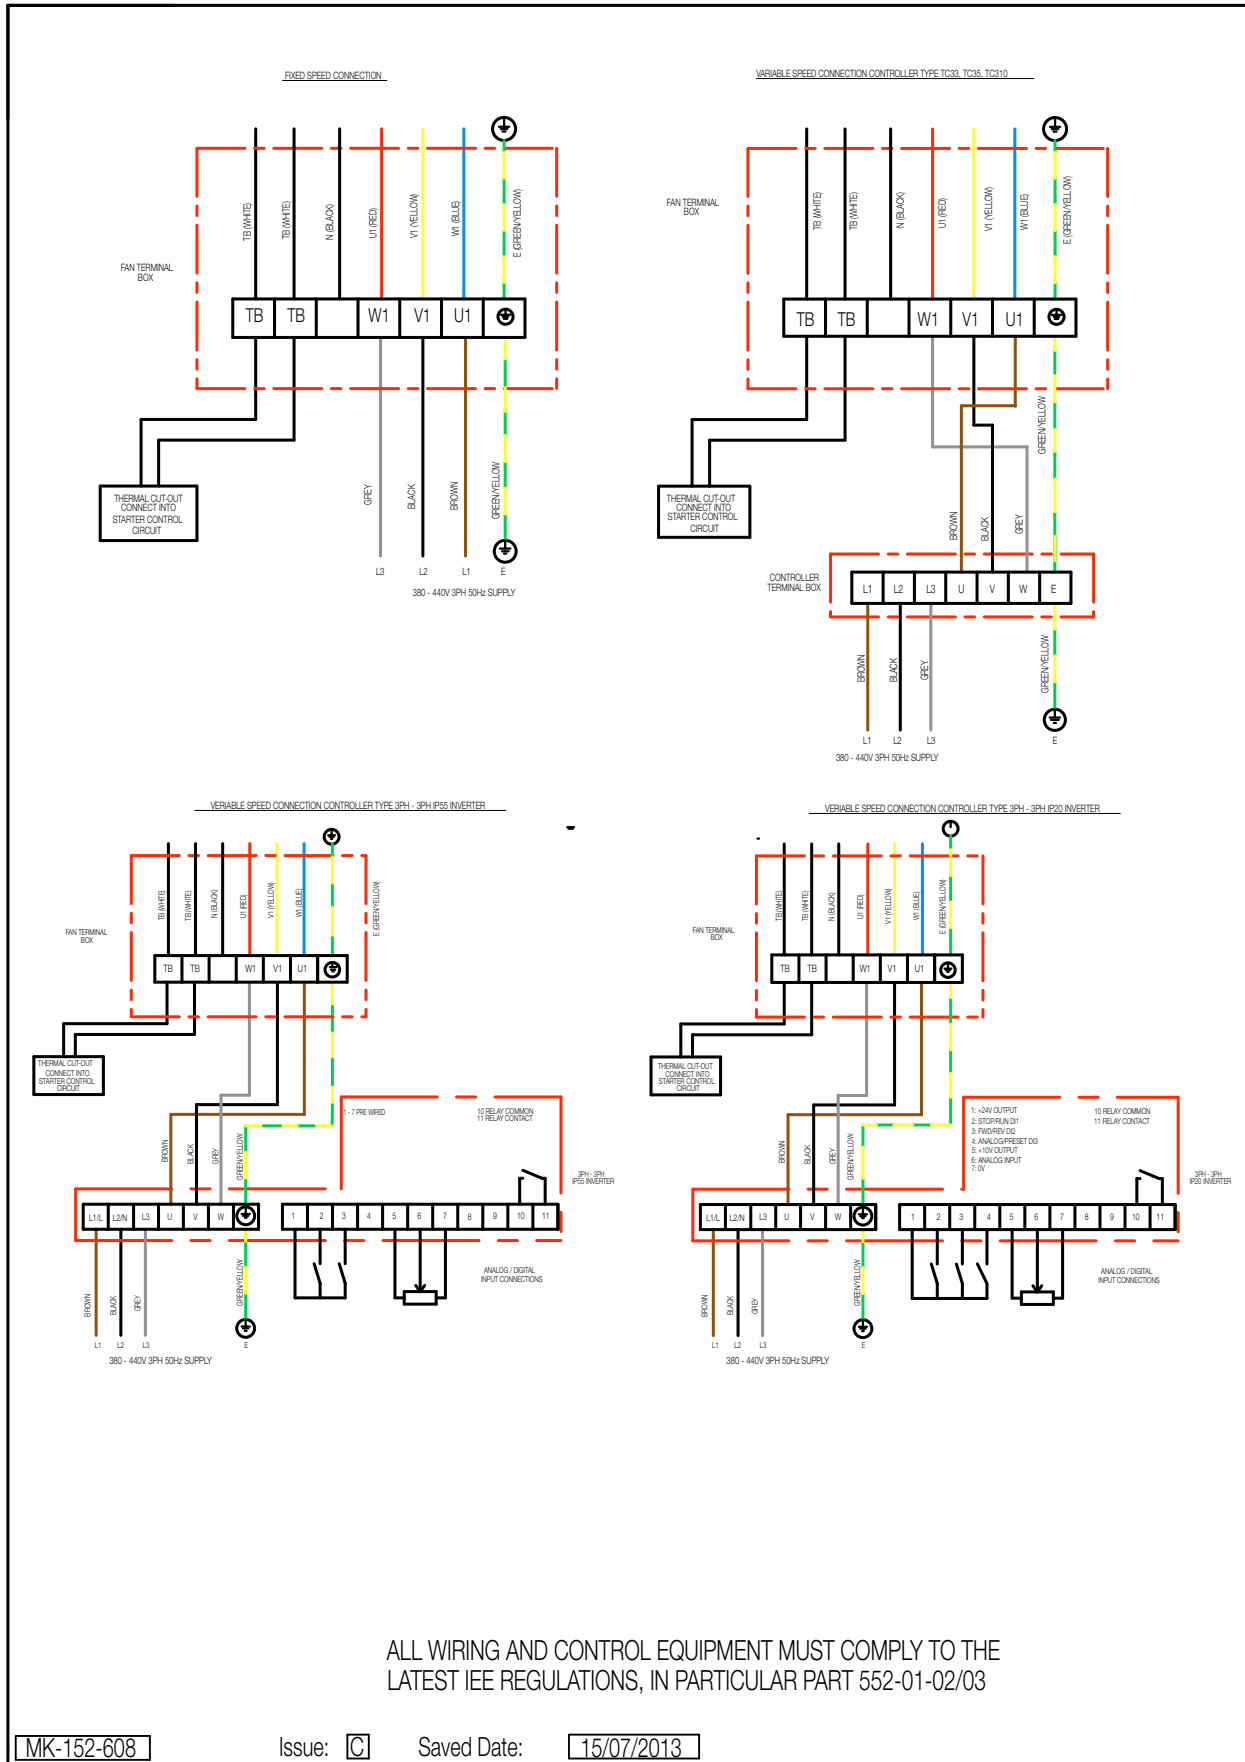

Wiring Diagram No. 152-608

Please check the individual product accessories table for fan and controller compatibility.

Elta Fans Limited has a policy of continuous product development and improvement and therefore reserves the right to supply products which may differ from those illustrated and described in this publication. Confirmation of dimensions and data will be supplied on request.