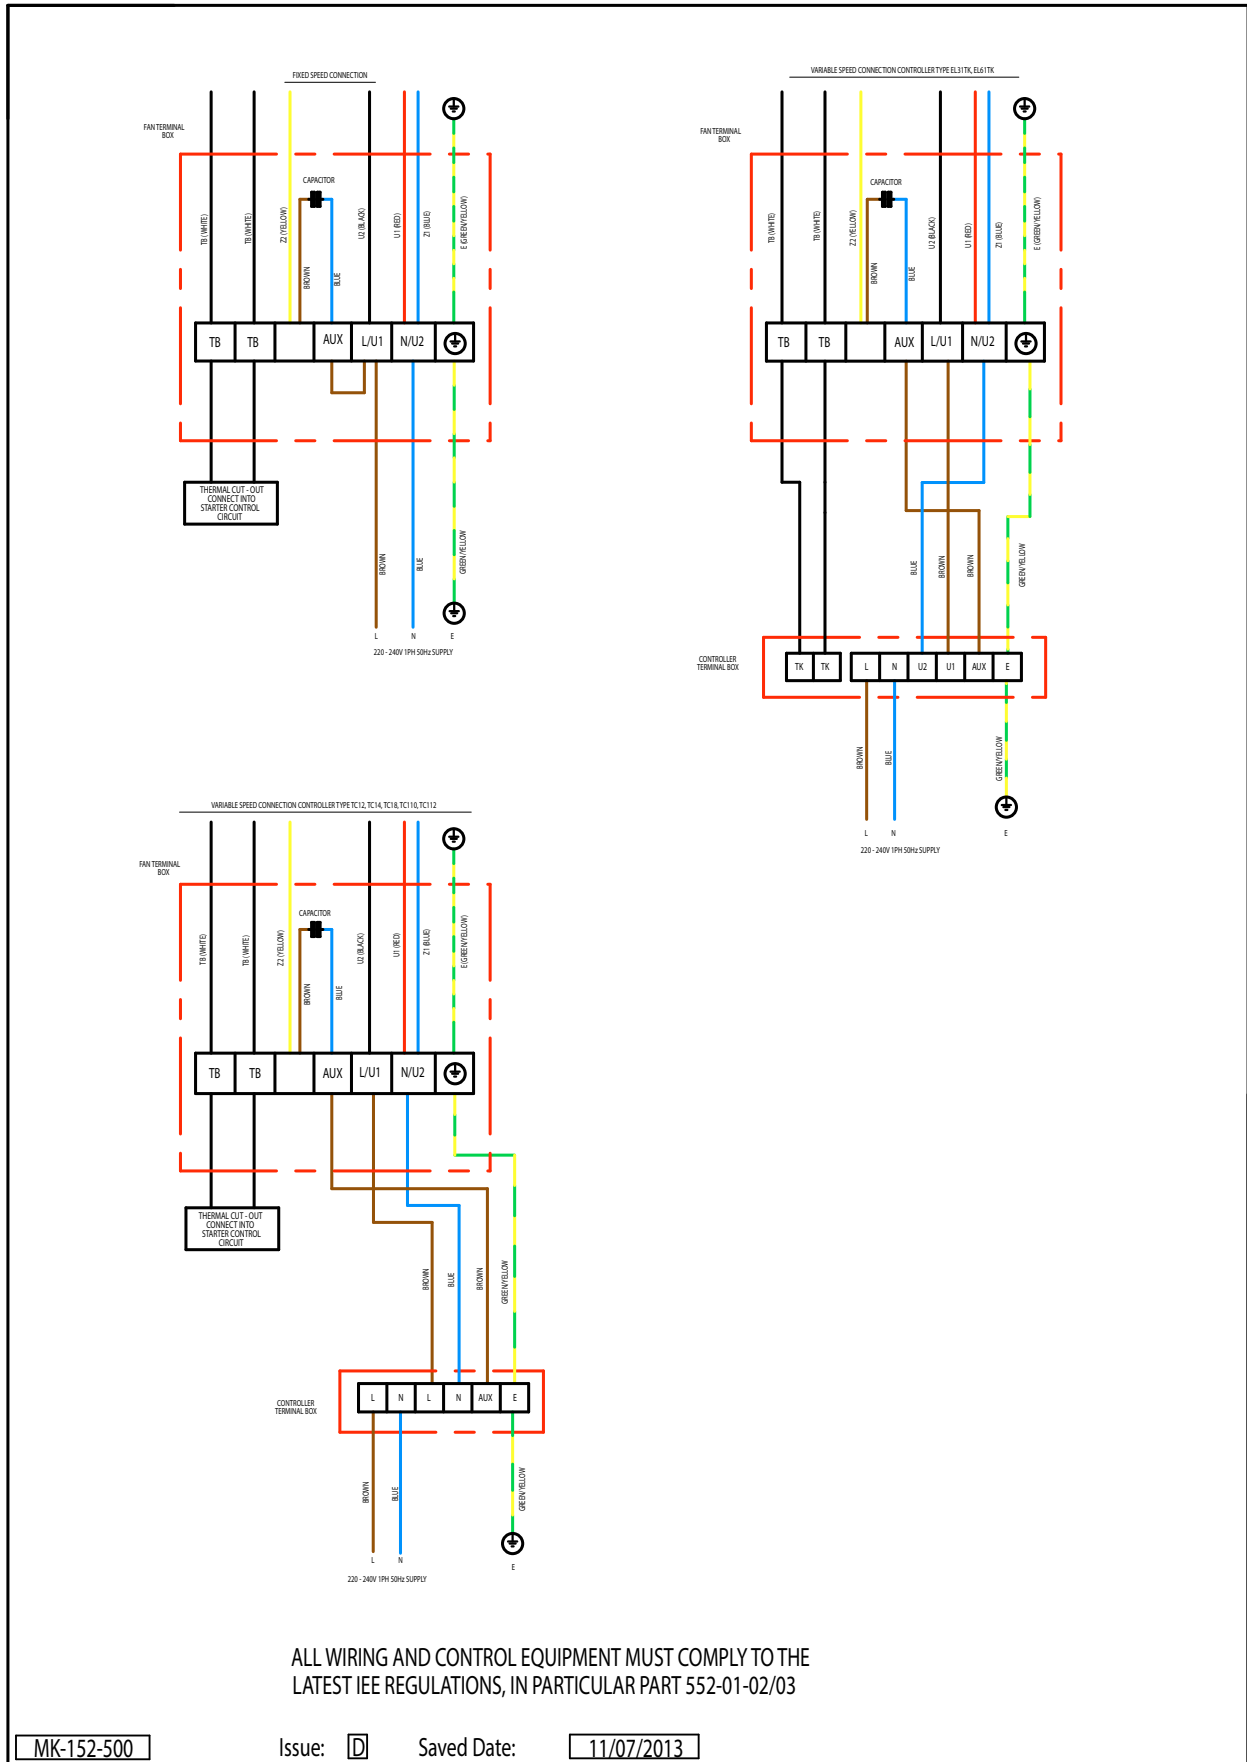

Wiring Diagram No. 152-500

Please check the individual product accessories table for fan and controller compatibility.

Elta Fans Limited has a policy of continuous product development and improvement and therefore reserves the right to supply products which may differ from those illustrated and described in this publication. Confirmation of dimensions and data will be supplied on request.