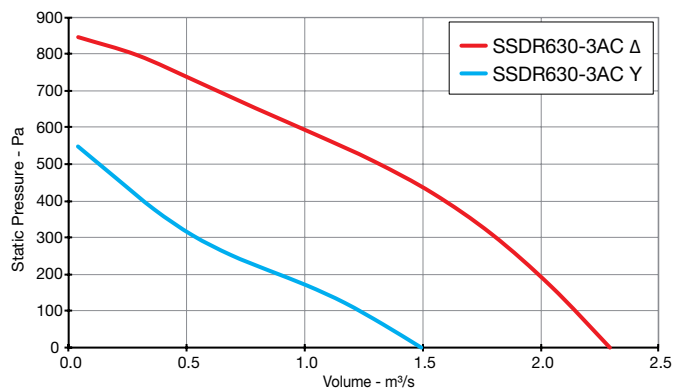

Singleflow SSDR

Performance Curves

SINGLE Phase - 220V to 240V / 50Hz

Elta Fans Limited has a policy of continuous product development and improvement and therefore reserves the right to supply products which may differ from those illustrated and described in this publication. Confirmation of dimensions and data will be supplied on request.

Singleflow SSDR

Performance Curves

THREE Phase - 380V to 415V / 50Hz

Elta Fans Limited has a policy of continuous product development and improvement and therefore reserves the right to supply products which may differ from those illustrated and described in this publication. Confirmation of dimensions and data will be supplied on request.