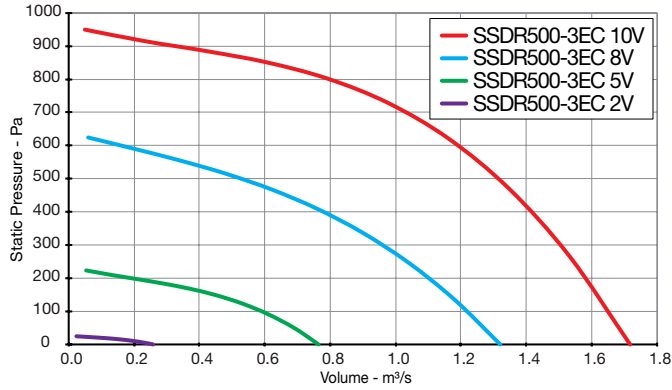

Singleflow SSDR

Performance Curves

SINGLE Phase - 200V to 277V / 50Hz or 60Hz

Elta Fans Limited has a policy of continuous product development and improvement and therefore reserves the right to supply products which may differ from those illustrated and described in this publication. Confirmation of dimensions and data will be supplied on request.

Singleflow SSDR

Performance Curves

THREE Phase - 380V to 480V / 50Hz or 60Hz

Elta Fans Limited has a policy of continuous product development and improvement and therefore reserves the right to supply products which may differ from those illustrated and described in this publication. Confirmation of dimensions and data will be supplied on request.