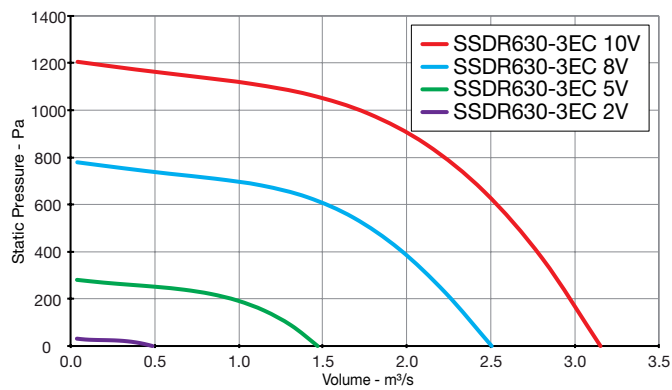

Singleflow SSDR

Performance Curves

SINGLE Phase - 200V to 277V / 50Hz or 60Hz

Elta Fans Limited has a policy of continuous product development and improvement and therefore reserves the right to supply products which may differ from those illustrated and described in this publication. Confirmation of dimensions and data will be supplied on request.

Singleflow SSDR

Performance Curves

THREE Phase - 380V to 480V / 50Hz or 60Hz

Elta Fans Limited has a policy of continuous product development and improvement and therefore reserves the right to supply products which may differ from those illustrated and described in this publication. Confirmation of dimensions and data will be supplied on request.