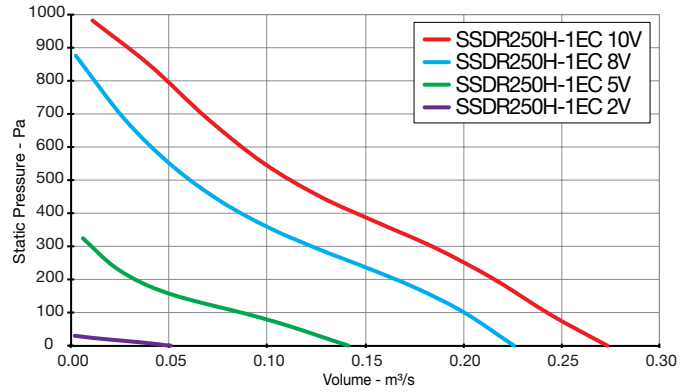

Singleflow SSDR

Performance Curves

THREE Phase - 380V to 415V / 50Hz

Elta Fans Limited has a policy of continuous product development and improvement and therefore reserves the right to supply products which may differ from those illustrated and described in this publication. Confirmation of dimensions and data will be supplied on request.

Singleflow SSDR

Performance Curves

SINGLE Phase - 200V to 277V / 50Hz or 60Hz

Elta Fans Limited has a policy of continuous product development and improvement and therefore reserves the right to supply products which may differ from those illustrated and described in this publication. Confirmation of dimensions and data will be supplied on request.