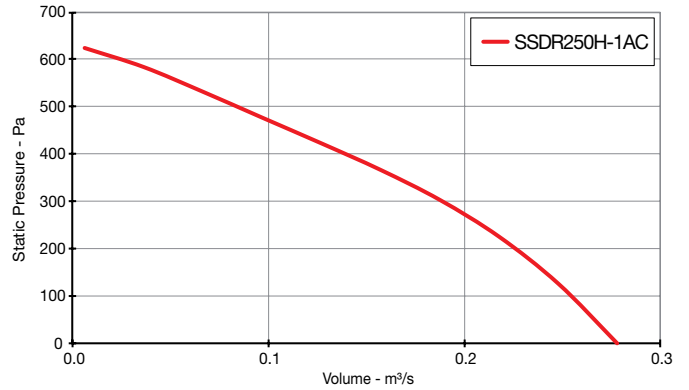

AC THREE Phase - 380V to 415V / 50Hz

Product Code	Page No.
SSDR560-3AC	4
SSDR630-3AC	4
SSDR710-3AC	4

EC THREE Phase - 380V to 480V / 50Hz or 60Hz

Product Code	Page No.
SSDR500-3EC	5
SSDR560-3EC	5
SSDR630-3EC	5
SSDR710-3EC	5

Singleflow SSDR

Performance Curves

SINGLE Phase - 220V to 240V / 50Hz

Elta Fans Limited has a policy of continuous product development and improvement and therefore reserves the right to supply products which may differ from those illustrated and described in this publication. Confirmation of dimensions and data will be supplied on request.