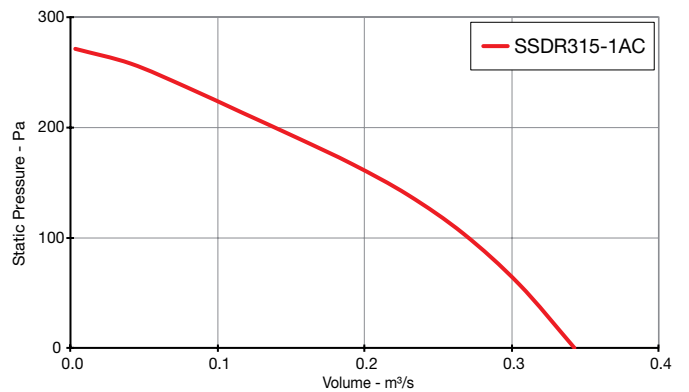

AC THREE Phase - 380V to 415V / 50Hz

Product Code	Page No.
SSDR560-3AC	4
SSDR630-3AC	4
SSDR710-3AC	4

EC THREE Phase - 380V to 480V / 50Hz or 60Hz

Product Code	Page No.
SSDR500-3EC	5
SSDR560-3EC	5
SSDR630-3EC	5
SSDR710-3EC	5

Singleflow SSDR

Performance Curves

SINGLE Phase - 220V to 240V / 50Hz

Elta Fans Limited has a policy of continuous product development and improvement and therefore reserves the right to supply products which may differ from those illustrated and described in this publication. Confirmation of dimensions and data will be supplied on request.