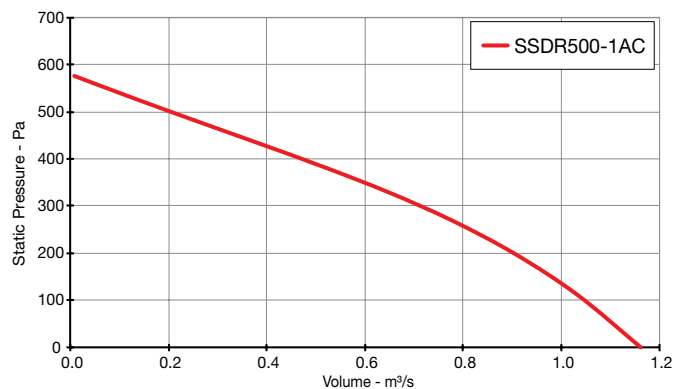

AC THREE Phase - 380V to 415V / 50Hz

Product Code	Page No.
SSDR560-3AC	4
SSDR630-3AC	4
SSDR710-3AC	4

EC THREE Phase - 380V to 480V / 50Hz or 60Hz

Product Code	Page No.
SSDR500-3EC	5
SSDR560-3EC	5
SSDR630-3EC	5
SSDR710-3EC	5

Singleflow SSDR

Performance Curves

SINGLE Phase - 220V to 240V / 50Hz

Elta Fans Limited has a policy of continuous product development and improvement and therefore reserves the right to supply products which may differ from those illustrated and described in this publication. Confirmation of dimensions and data will be supplied on request.