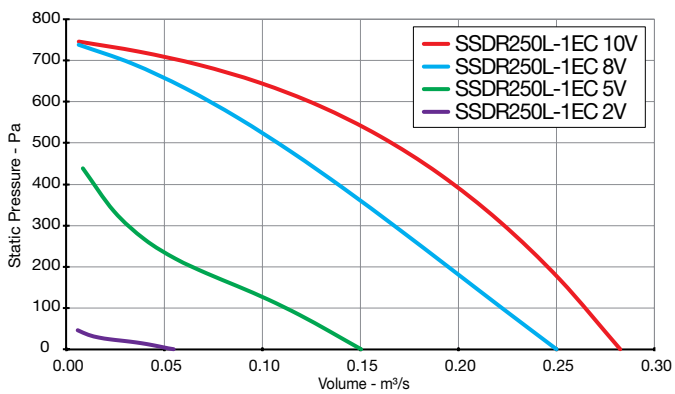

Singleflow SSDR

Performance Curves

THREE Phase - 380V to 415V / 50Hz

Elta Fans Limited has a policy of continuous product development and improvement and therefore reserves the right to supply products which may differ from those illustrated and described in this publication. Confirmation of dimensions and data will be supplied on request.

Singleflow SSDR

Performance Curves

SINGLE Phase - 200V to 277V / 50Hz or 60Hz

Elta Fans Limited has a policy of continuous product development and improvement and therefore reserves the right to supply products which may differ from those illustrated and described in this publication. Confirmation of dimensions and data will be supplied on request.