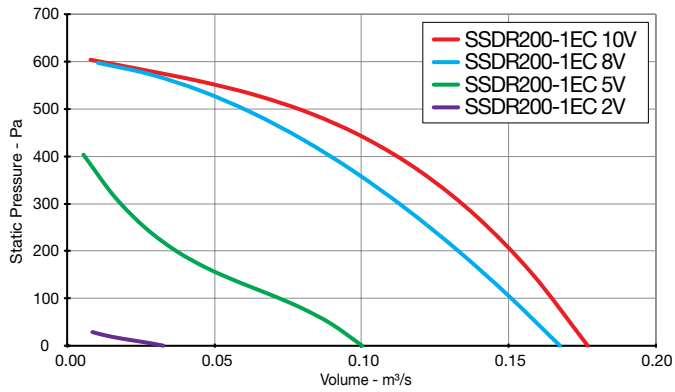

Singleflow SSDR

Performance Curves

THREE Phase - 380V to 415V / 50Hz

Elta Fans Limited has a policy of continuous product development and improvement and therefore reserves the right to supply products which may differ from those illustrated and described in this publication. Confirmation of dimensions and data will be supplied on request.

Singleflow SSDR

Performance Curves

SINGLE Phase - 200V to 277V / 50Hz or 60Hz

Elta Fans Limited has a policy of continuous product development and improvement and therefore reserves the right to supply products which may differ from those illustrated and described in this publication. Confirmation of dimensions and data will be supplied on request.