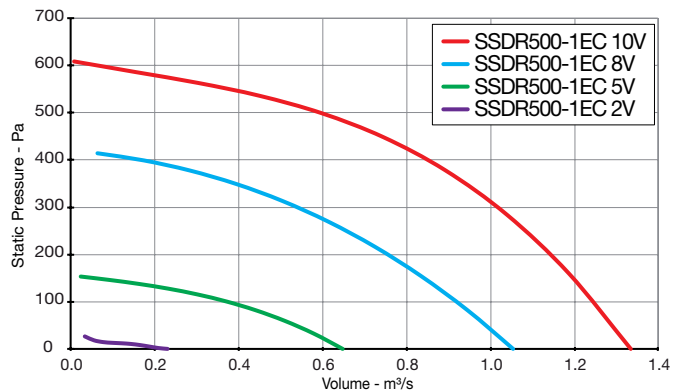

Singleflow SSDR

Performance Curves

THREE Phase - 380V to 415V / 50Hz

Elta Fans Limited has a policy of continuous product development and improvement and therefore reserves the right to supply products which may differ from those illustrated and described in this publication. Confirmation of dimensions and data will be supplied on request.

Singleflow SSDR

Performance Curves

SINGLE Phase - 200V to 277V / 50Hz or 60Hz

Elta Fans Limited has a policy of continuous product development and improvement and therefore reserves the right to supply products which may differ from those illustrated and described in this publication. Confirmation of dimensions and data will be supplied on request.