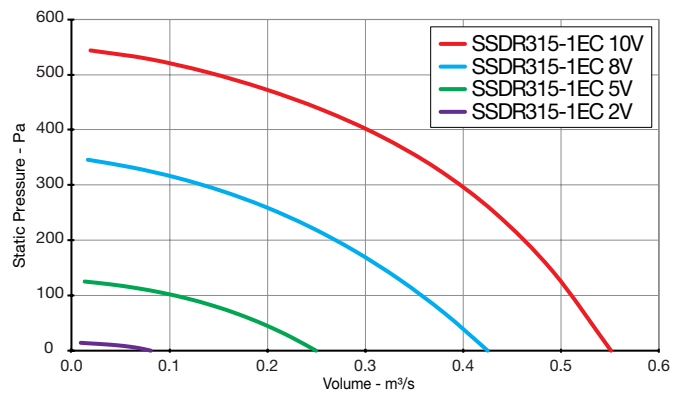

Singleflow SSDR

Performance Curves

THREE Phase - 380V to 415V / 50Hz

Elta Fans Limited has a policy of continuous product development and improvement and therefore reserves the right to supply products which may differ from those illustrated and described in this publication. Confirmation of dimensions and data will be supplied on request.

Singleflow SSDR

Performance Curves

SINGLE Phase - 200V to 277V / 50Hz or 60Hz

Elta Fans Limited has a policy of continuous product development and improvement and therefore reserves the right to supply products which may differ from those illustrated and described in this publication. Confirmation of dimensions and data will be supplied on request.