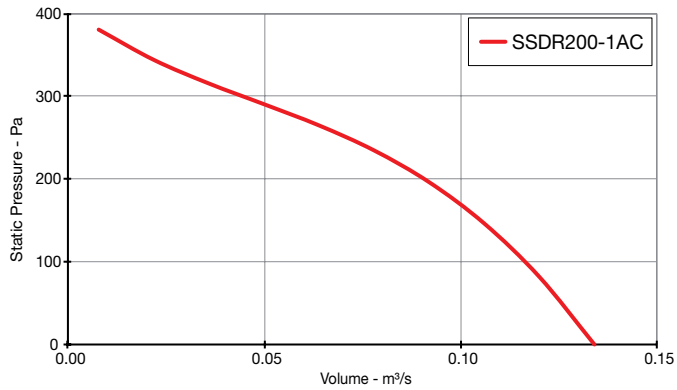

AC THREE Phase - 380V to 415V / 50Hz

Product Code	Page No.
SSDR560-3AC	4
SSDR630-3AC	4
SSDR710-3AC	4

EC THREE Phase - 380V to 480V / 50Hz or 60Hz

Product Code	Page No.
SSDR500-3EC	5
SSDR560-3EC	5
SSDR630-3EC	5
SSDR710-3EC	5

Singleflow SSDR

Performance Curves

SINGLE Phase - 220V to 240V / 50Hz

Elta Fans Limited has a policy of continuous product development and improvement and therefore reserves the right to supply products which may differ from those illustrated and described in this publication. Confirmation of dimensions and data will be supplied on request.