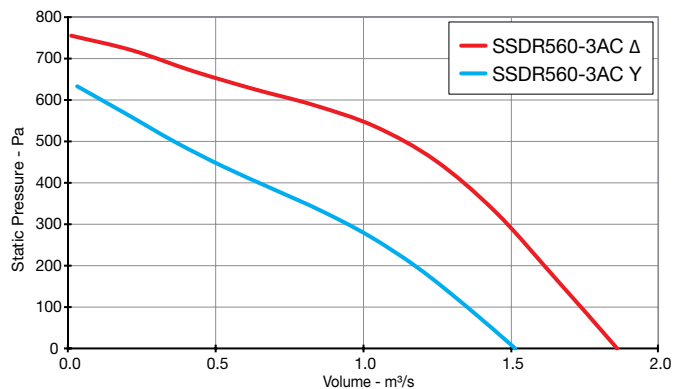

Singleflow SSDR

Performance Curves

SINGLE Phase - 220V to 240V / 50Hz

Elta Fans Limited has a policy of continuous product development and improvement and therefore reserves the right to supply products which may differ from those illustrated and described in this publication. Confirmation of dimensions and data will be supplied on request.

Singleflow SSDR

Performance Curves

THREE Phase - 380V to 415V / 50Hz

Elta Fans Limited has a policy of continuous product development and improvement and therefore reserves the right to supply products which may differ from those illustrated and described in this publication. Confirmation of dimensions and data will be supplied on request.