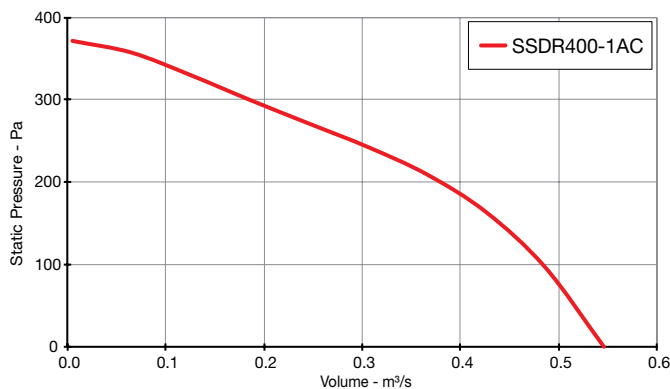

AC THREE Phase - 380V to 415V / 50Hz

Product Code	Page No.
SSDR560-3AC	4
SSDR630-3AC	4
SSDR710-3AC	4

EC THREE Phase - 380V to 480V / 50Hz or 60Hz

Product Code	Page No.
SSDR500-3EC	5
SSDR560-3EC	5
SSDR630-3EC	5
SSDR710-3EC	5

Singleflow SSDR

Performance Curves

SINGLE Phase - 220V to 240V / 50Hz

Elta Fans Limited has a policy of continuous product development and improvement and therefore reserves the right to supply products which may differ from those illustrated and described in this publication. Confirmation of dimensions and data will be supplied on request.