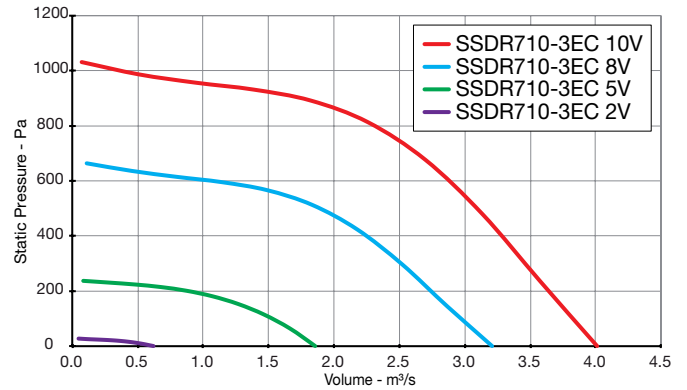

Singleflow SSDR

Performance Curves

SINGLE Phase - 200V to 277V / 50Hz or 60Hz

Elta Fans Limited has a policy of continuous product development and improvement and therefore reserves the right to supply products which may differ from those illustrated and described in this publication. Confirmation of dimensions and data will be supplied on request.

Singleflow SSDR

Performance Curves

THREE Phase - 380V to 480V / 50Hz or 60Hz

Elta Fans Limited has a policy of continuous product development and improvement and therefore reserves the right to supply products which may differ from those illustrated and described in this publication. Confirmation of dimensions and data will be supplied on request.