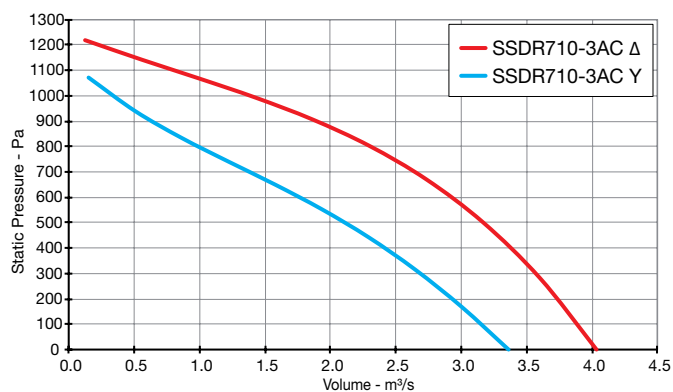

Singleflow SSDR

Performance Curves

SINGLE Phase - 220V to 240V / 50Hz

Elta Fans Limited has a policy of continuous product development and improvement and therefore reserves the right to supply products which may differ from those illustrated and described in this publication. Confirmation of dimensions and data will be supplied on request.

Singleflow SSDR

Performance Curves

THREE Phase - 380V to 415V / 50Hz

Elta Fans Limited has a policy of continuous product development and improvement and therefore reserves the right to supply products which may differ from those illustrated and described in this publication. Confirmation of dimensions and data will be supplied on request.