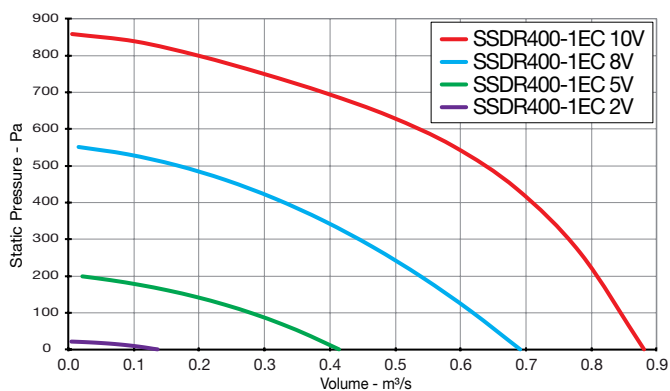

Singleflow SSDR

Performance Curves

THREE Phase - 380V to 415V / 50Hz

Elta Fans Limited has a policy of continuous product development and improvement and therefore reserves the right to supply products which may differ from those illustrated and described in this publication. Confirmation of dimensions and data will be supplied on request.

Singleflow SSDR

Performance Curves

SINGLE Phase - 200V to 277V / 50Hz or 60Hz

Elta Fans Limited has a policy of continuous product development and improvement and therefore reserves the right to supply products which may differ from those illustrated and described in this publication. Confirmation of dimensions and data will be supplied on request.