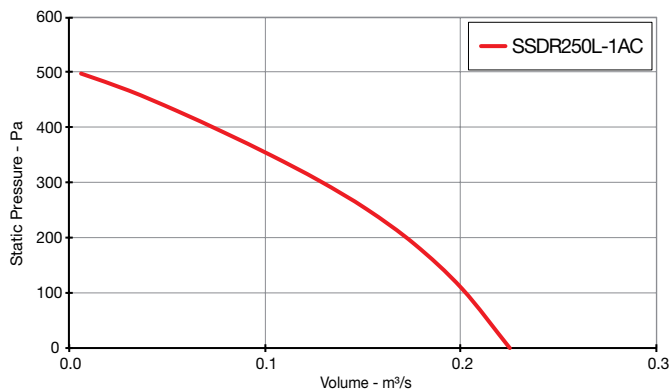

AC THREE Phase - 380V to 415V / 50Hz

Product Code	Page No.
SSDR560-3AC	4
SSDR630-3AC	4
SSDR710-3AC	4

EC THREE Phase - 380V to 480V / 50Hz or 60Hz

Product Code	Page No.
SSDR500-3EC	5
SSDR560-3EC	5
SSDR630-3EC	5
SSDR710-3EC	5

Singleflow SSDR

Performance Curves

SINGLE Phase - 220V to 240V / 50Hz

Elta Fans Limited has a policy of continuous product development and improvement and therefore reserves the right to supply products which may differ from those illustrated and described in this publication. Confirmation of dimensions and data will be supplied on request.