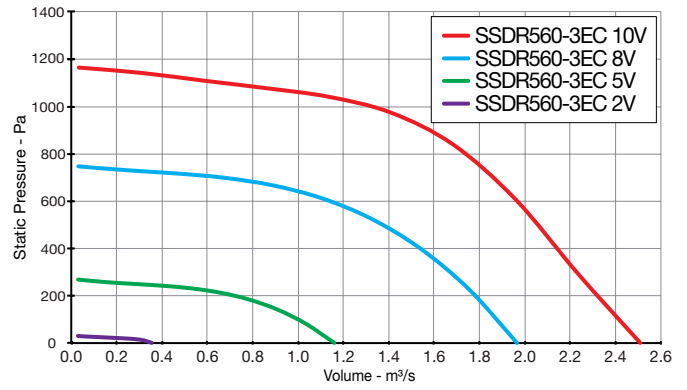

Singleflow SSDR

Performance Curves

THREE Phase - 380V to 480V / 50Hz or 60Hz

Elta Fans Limited has a policy of continuous product development and improvement and therefore reserves the right to supply products which may differ from those illustrated and described in this publication. Confirmation of dimensions and data will be supplied on request.